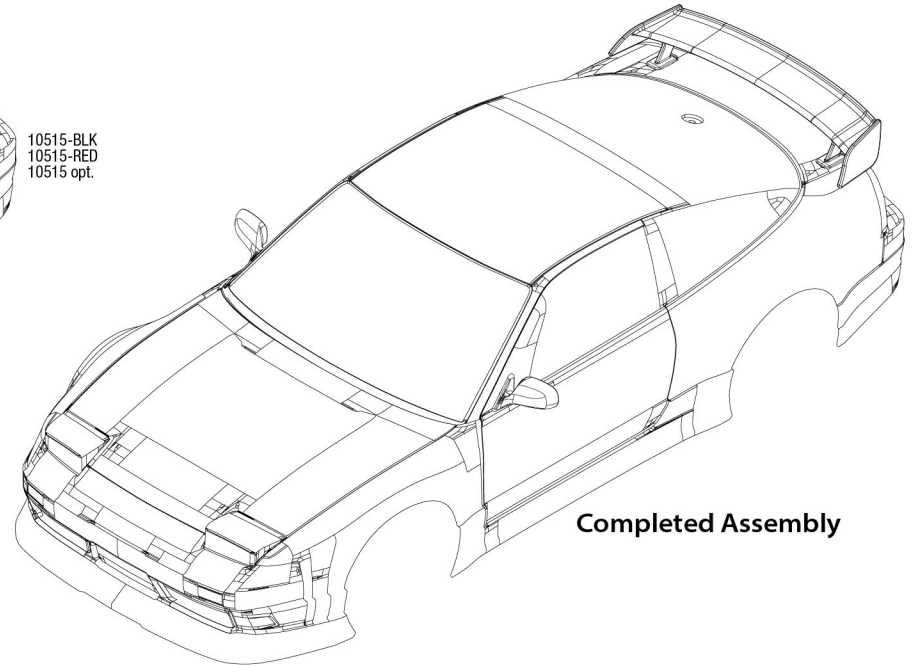

Body Assembly

REV 251118-R01

See Parts List for a complete listing of optional accessories.

Specifications on this page are subject to change without notice. Every attempt has been made to ensure the accuracy of this drawing; however, Traxxas cannot be held responsible for typographical or other errors.

Front Assembly

NISSAN

240SX

REV 251118-R01

See Parts List for a complete listing of optional accessories.

Specifications on this page are subject to change without notice. Every attempt has been made to ensure the accuracy of this drawing; however, Traxxas cannot be held responsible for typographical or other errors.