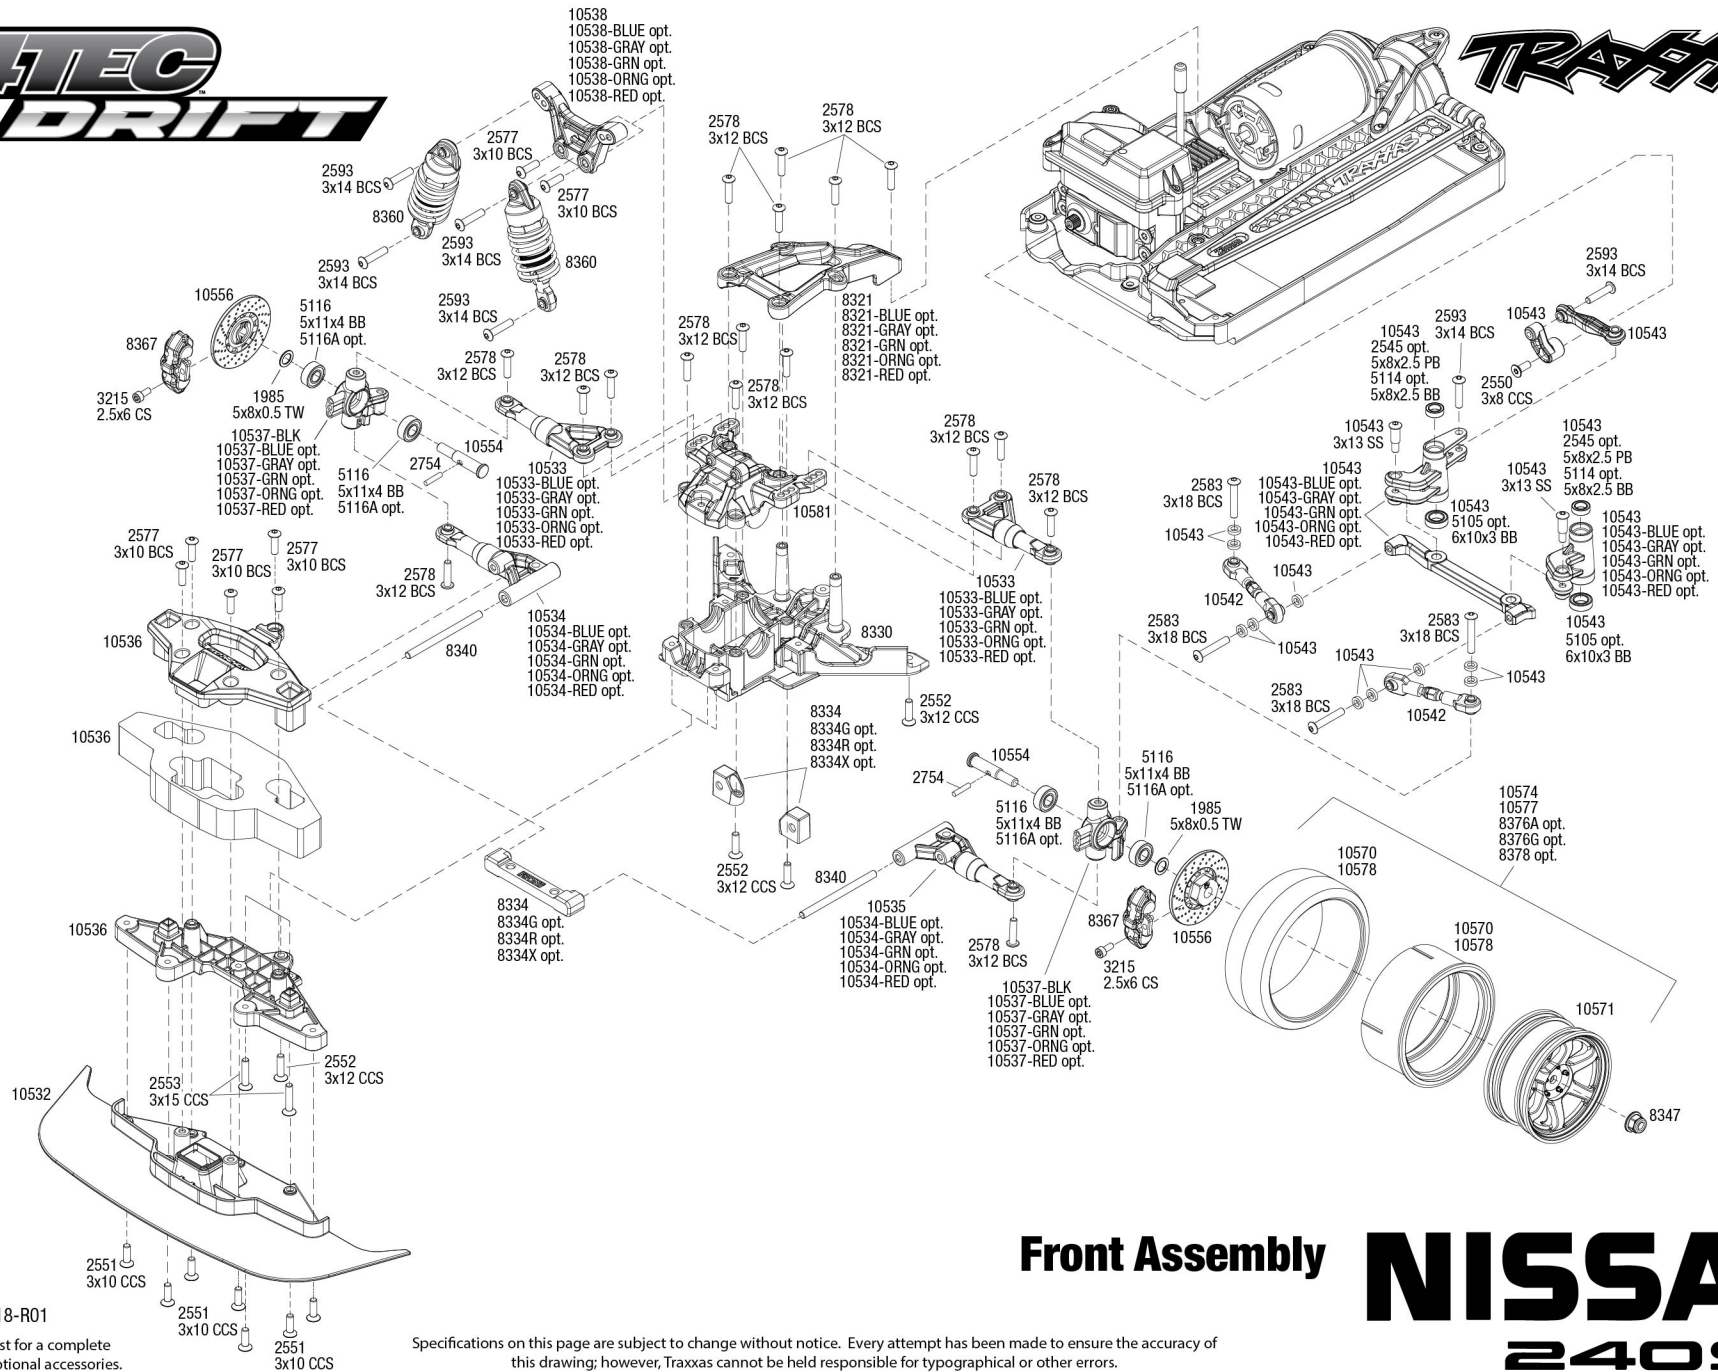

Body Assembly

REV 251118-R01

See Parts List for a complete listing of optional accessories.

Specifications on this page are subject to change without notice. Every attempt has been made to ensure the accuracy of this drawing; however, Traxxas cannot be held responsible for typographical or other errors.

Front Assembly

NISSAN

240SX

REV 251118-R01

See Parts List for a complete listing of optional accessories.

Specifications on this page are subject to change without notice. Every attempt has been made to ensure the accuracy of this drawing; however, Traxxas cannot be held responsible for typographical or other errors.