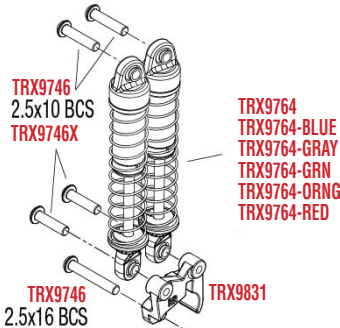

TRX9732
TRX9733
TRX9733-BLUE
TRX9733-GRAY
TRX9733-GRN
TRX9733-ORNG
TRX9733-RED

TRX4MT

MONTAGE VORNE

REV 240422-R01

See Parts List for a complete listing of optional accessories.

Specifications on this page are subject to change without notice. Every attempt has been made to ensure the accuracy of this drawing; however, Traxxas cannot be held responsible for typographical or other errors.

TRX9867

TRX9746
2.5x0.45 NL
TRX5158
TRX9746X

TRX9746
2.5x0.45 NL
TRX5158
TRX9746X

TRX9867

TRX9746
2.5x10 BCS
TRX9746X

TRX9764
TRX9764-BLUE
TRX9764-GRAY
TRX9764-GRN
TRX9764-ORNG
TRX9764-RED

TRX9746
2.5x16 BCS
TRX9746X

TRX9831

TRX9746
2.5x10 BCS
TRX9746X

TRX9746
2.5x10 BCS
TRX9746X

TRX9745
5x8x2.5 SLB
TRX9745X

TRX9831

TRX9746
2.5x16 BCS
TRX9746X

TRX9745
4x8x3 SLB
TRX9745X

TRX9738
TRX9738-BLKCR
TRX9738-BLUE
TRX9738-GRAY
TRX9738-RED
TRX9738-SATIN