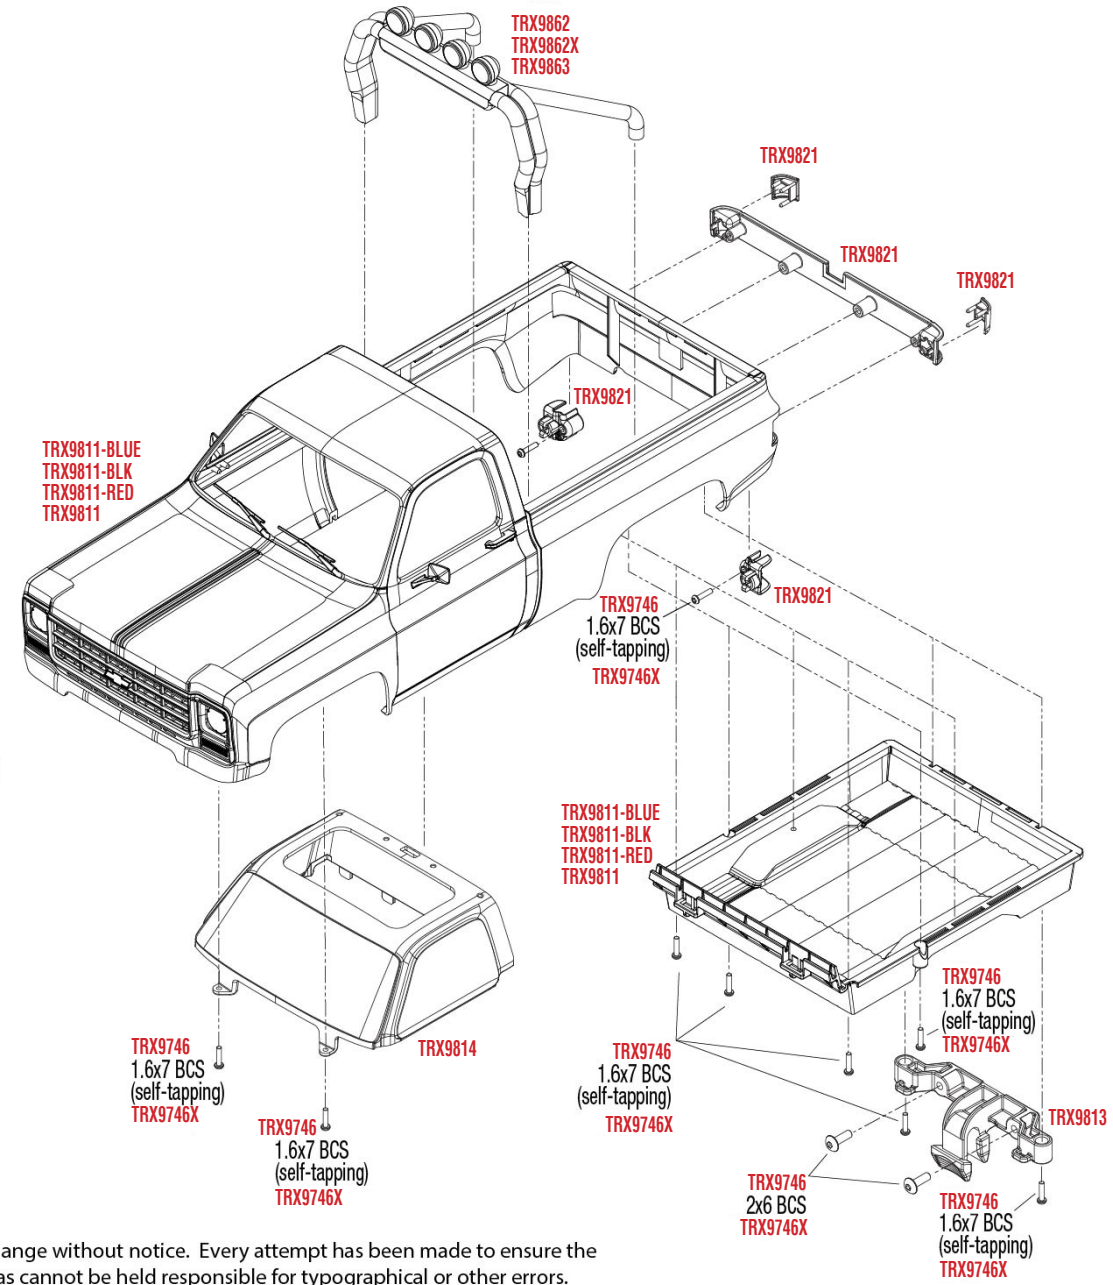

TRX4M

CHASSIS MONTAGE

REV 230718-R01
See Parts List for a complete listing of optional accessories.

*See Rear Assembly for transmission exploded view.

Specifications on this page are subject to change without notice. Every attempt has been made to ensure the accuracy of this drawing; however, Traxxas cannot be held responsible for typographical or other errors.

Getriebe Montage

Komplett vormontiert #TRX9791 oder mit optionaler Übersetzung #TRX9791R und #TRX9791X

REV 230718-R01
See Parts List for a complete listing of optional accessories.

Specifications on this page are subject to change without notice. Every attempt has been made to ensure the accuracy of this drawing; however, Traxxas cannot be held responsible for typographical or other errors.

TRX4M KAROSSERIE MONTAGE

REV 230718-R01

See Parts List for a complete listing of optional accessories.

Specifications on this page are subject to change without notice. Every attempt has been made to ensure the accuracy of this drawing; however, Traxxas cannot be held responsible for typographical or other errors.