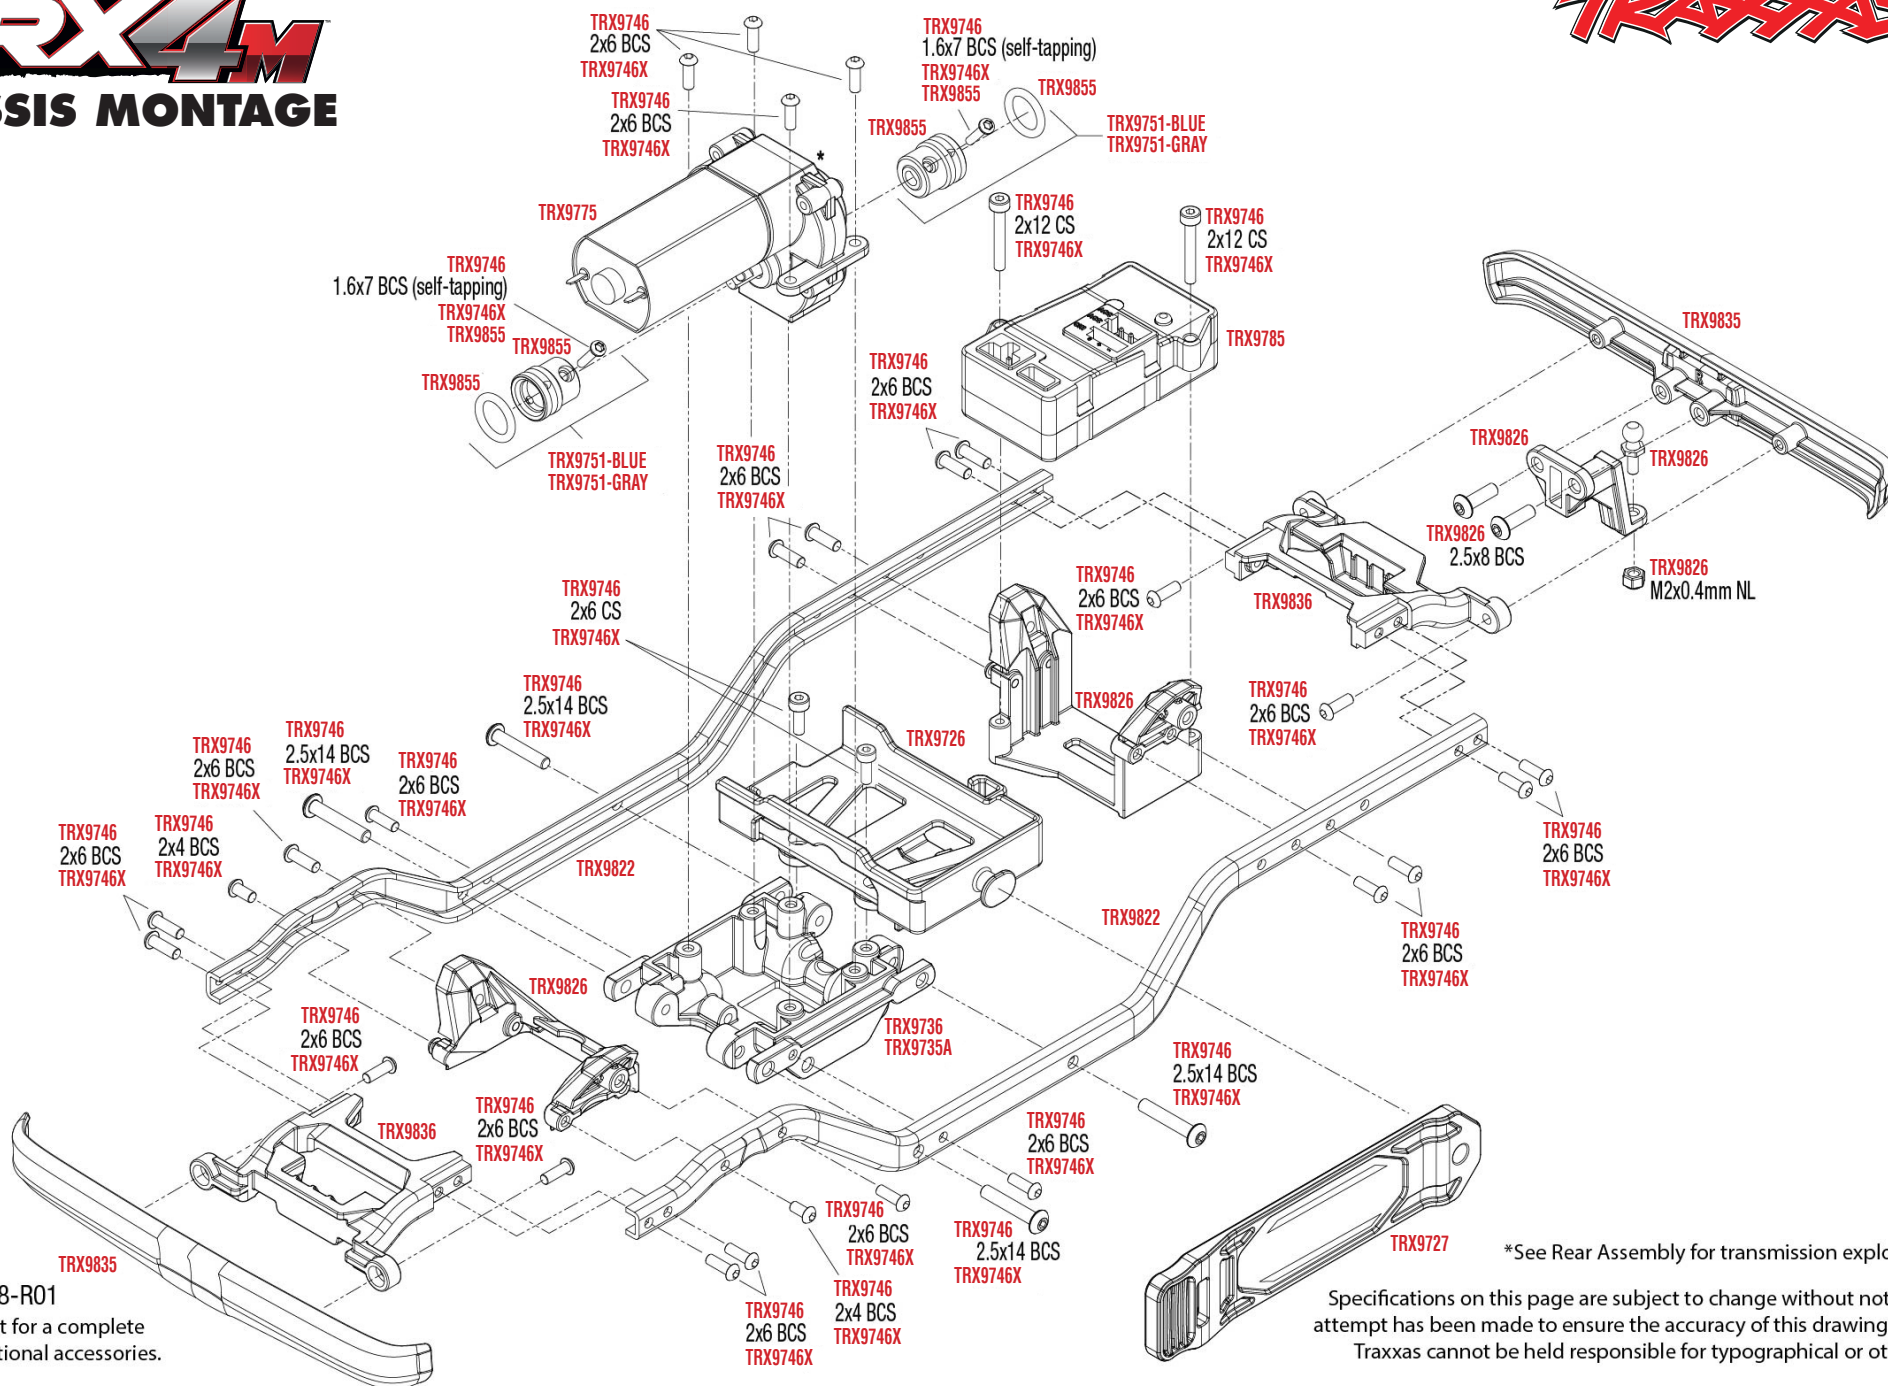

TRX4M

CHASSIS MONTAGE

REV 230718-R01
See Parts List for a complete listing of optional accessories.

*See Rear Assembly for transmission exploded view.

Specifications on this page are subject to change without notice. Every attempt has been made to ensure the accuracy of this drawing; however, Traxxas cannot be held responsible for typographical or other errors.

Getriebe Montage

Komplett vormontiert #TRX9791 oder mit optionaler Übersetzung #TRX9791R und #TRX9791X

REV 230718-R01
See Parts List for a complete listing of optional accessories.

Specifications on this page are subject to change without notice. Every attempt has been made to ensure the accuracy of this drawing; however, Traxxas cannot be held responsible for typographical or other errors.

TRX4M KAROSSERIE MONTAGE

REV 230718-R01

See Parts List for a complete listing of optional accessories.

Specifications on this page are subject to change without notice. Every attempt has been made to ensure the accuracy of this drawing; however, Traxxas cannot be held responsible for typographical or other errors.