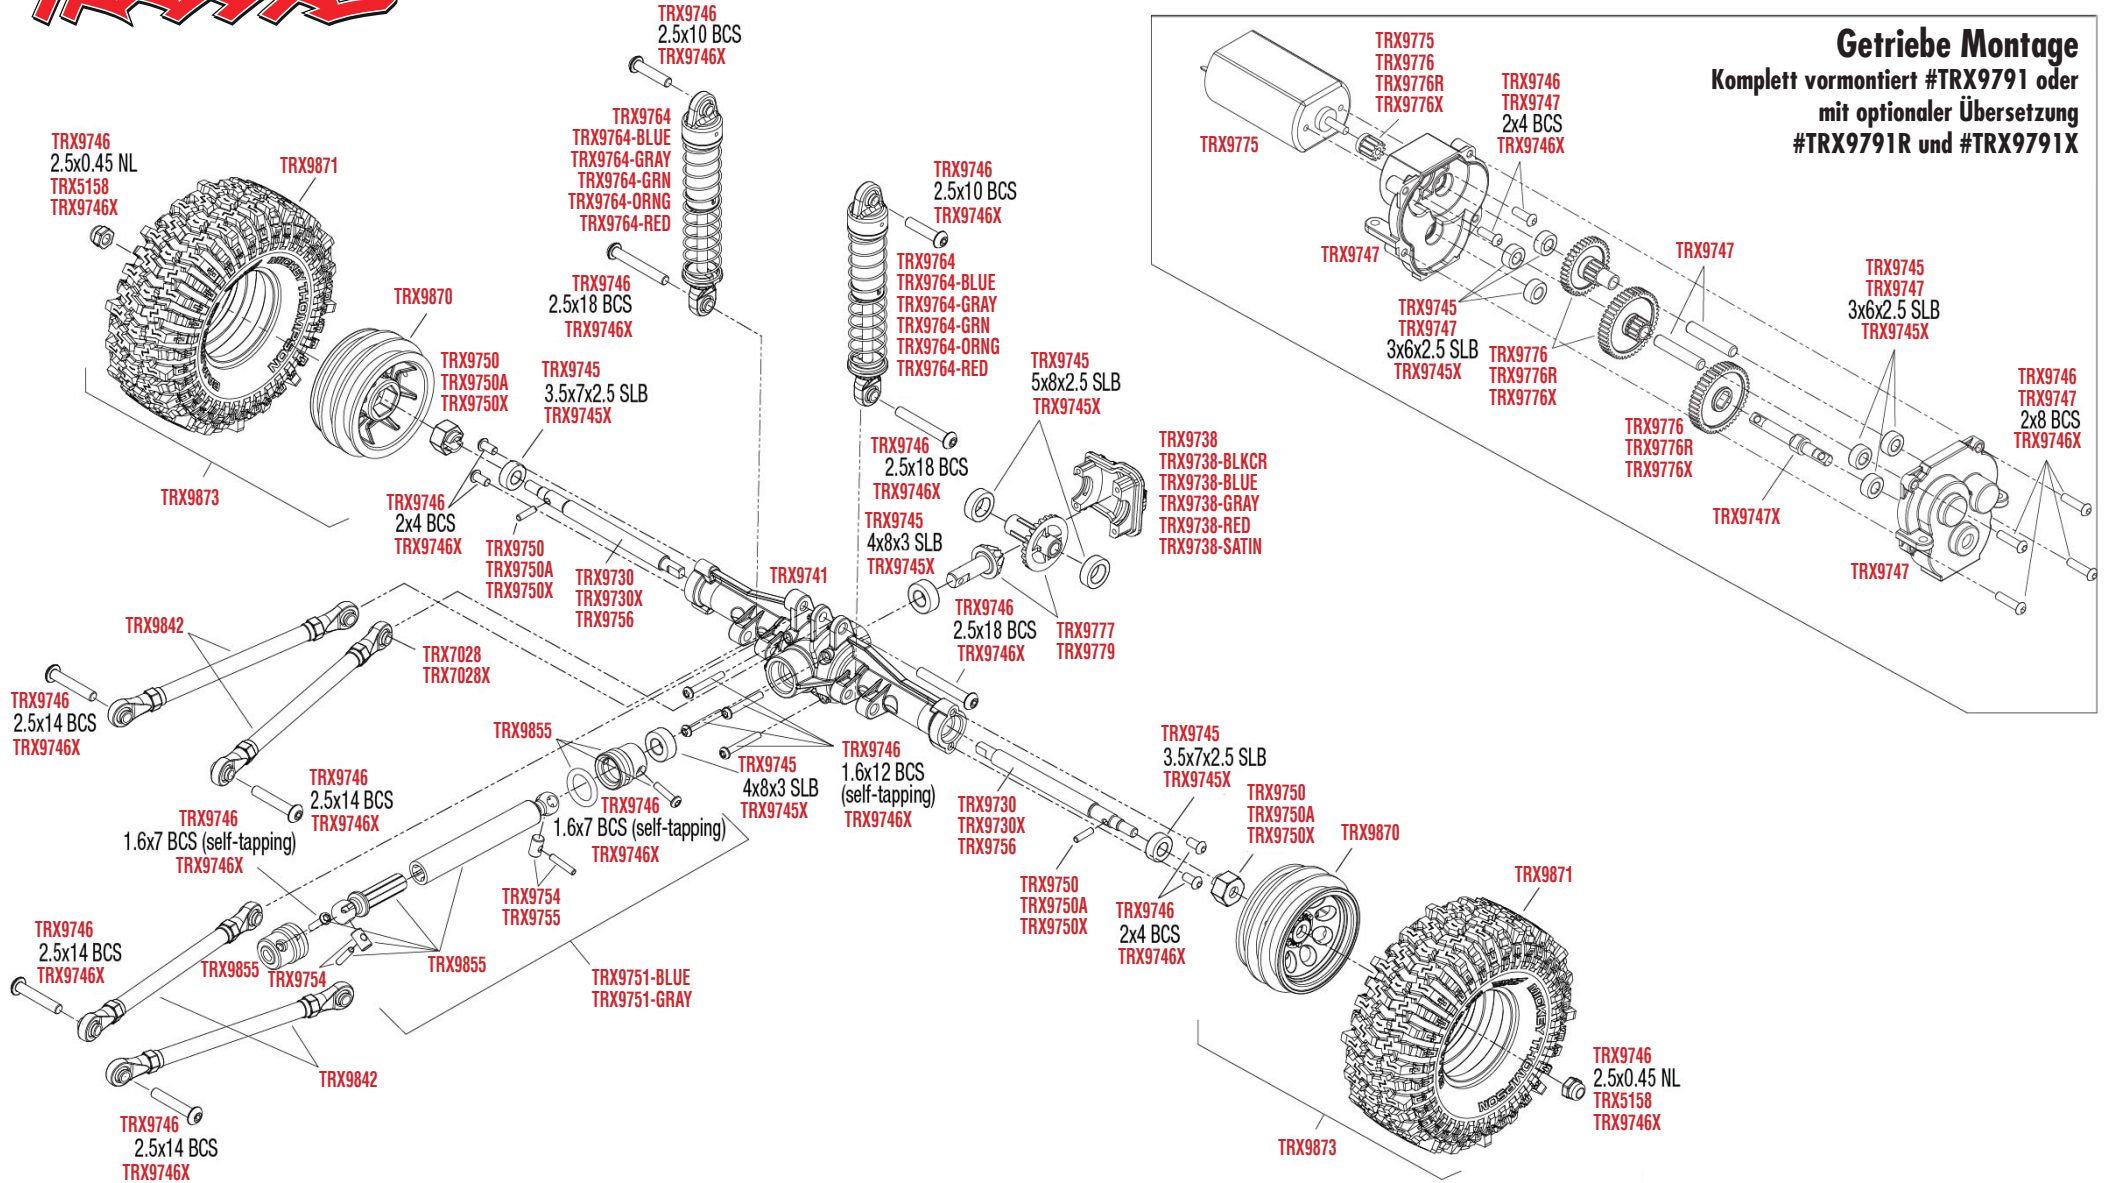

TRX4M

CHASSIS MONTAGE

REV 230718-R01
See Parts List for a complete listing of optional accessories.

*See Rear Assembly for transmission exploded view.

Specifications on this page are subject to change without notice. Every attempt has been made to ensure the accuracy of this drawing; however, Traxxas cannot be held responsible for typographical or other errors.

Getriebe Montage

Komplett vormontiert #TRX9791 oder mit optionaler Übersetzung #TRX9791R und #TRX9791X

REV 230718-R01
See Parts List for a complete listing of optional accessories.

Specifications on this page are subject to change without notice. Every attempt has been made to ensure the accuracy of this drawing; however, Traxxas cannot be held responsible for typographical or other errors.

TRX4M KAROSSERIE MONTAGE

REV 230718-R01

See Parts List for a complete listing of optional accessories.

Specifications on this page are subject to change without notice. Every attempt has been made to ensure the accuracy of this drawing; however, Traxxas cannot be held responsible for typographical or other errors.