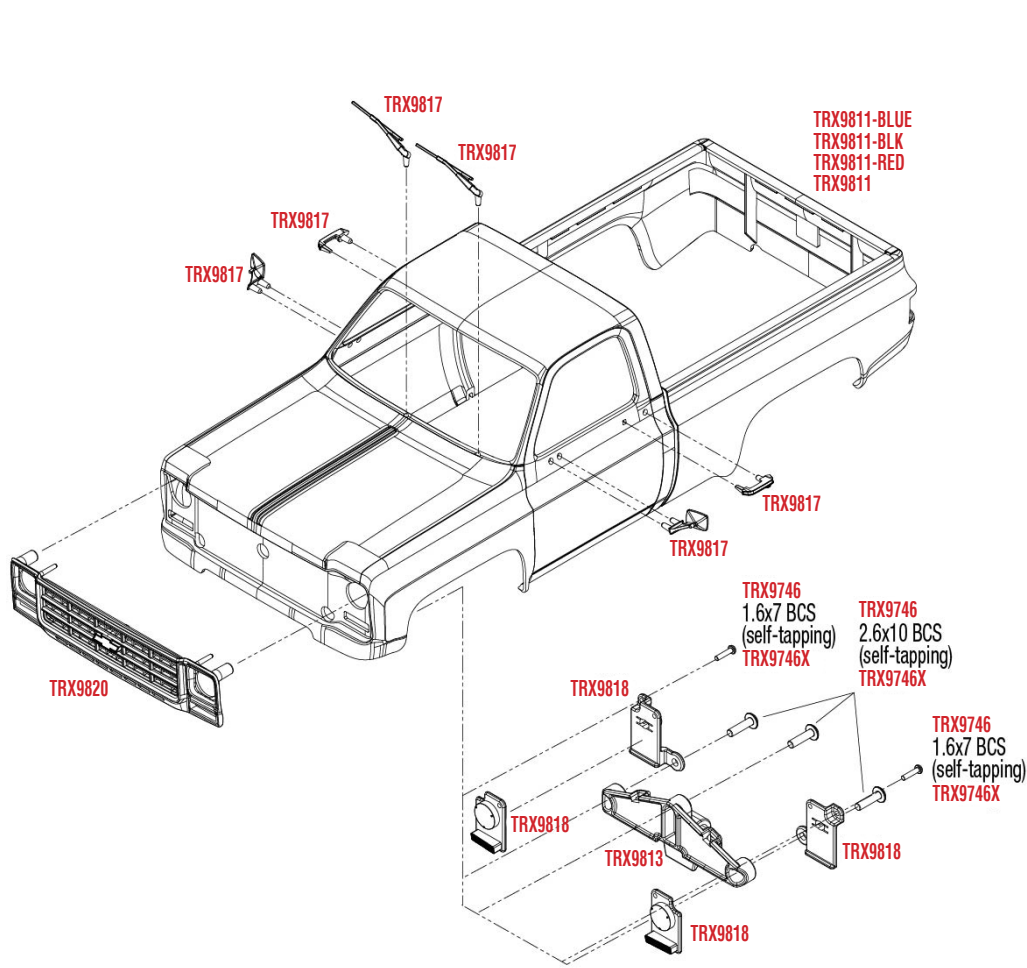

TRX4M

CHASSIS MONTAGE

REV 230718-R01
See Parts List for a complete listing of optional accessories.

*See Rear Assembly for transmission exploded view.

Specifications on this page are subject to change without notice. Every attempt has been made to ensure the accuracy of this drawing; however, Traxxas cannot be held responsible for typographical or other errors.

Getriebe Montage

Komplett vormontiert #TRX9791 oder mit optionaler Übersetzung #TRX9791R und #TRX9791X

REV 230718-R01
See Parts List for a complete listing of optional accessories.

Specifications on this page are subject to change without notice. Every attempt has been made to ensure the accuracy of this drawing; however, Traxxas cannot be held responsible for typographical or other errors.