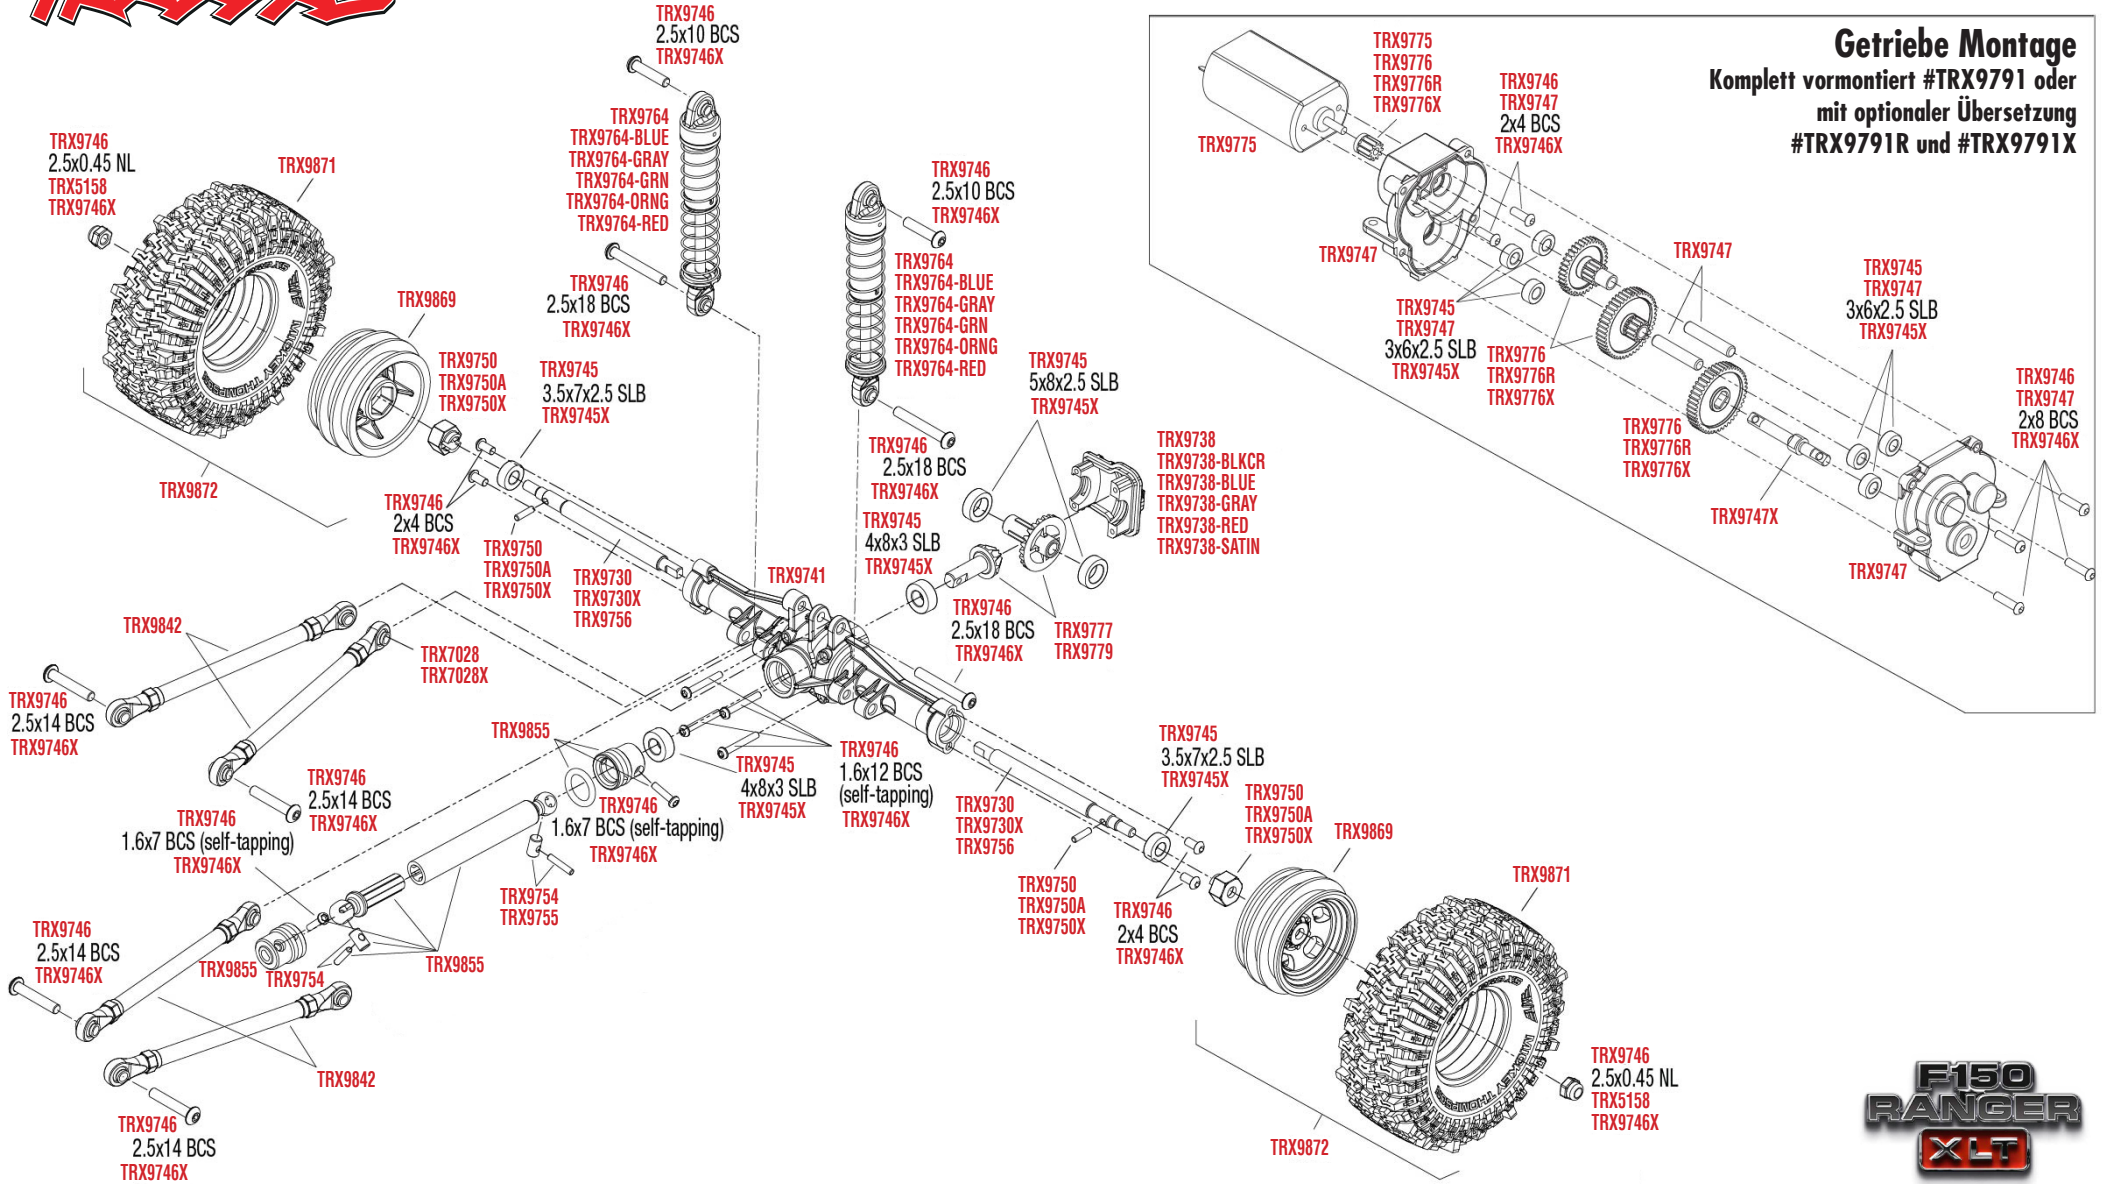

TRX4M
KAROSSERIE MONTAGE

See Parts List for a complete listing of optional accessories.

Specifications on this page are subject to change without notice. Every attempt has been made to ensure the accuracy of this drawing; however, Traxxas cannot be held responsible for typographical or other errors.

Getriebe Montage

Komplett vormontiert #TRX9791 oder
mit optionaler Übersetzung
#TRX9791R und #TRX9791X

REV 230718-R01
See Parts List for a complete
listing of optional accessories.

Specifications on this page are subject to change without notice. Every
attempt has been made to ensure the accuracy of this drawing; however,
Traxxas cannot be held responsible for typographical or other errors.

TRX4M

CHASSIS MONTAGE

REV 230907-R02
See Parts List for a complete listing of optional accessories.

*See Rear Assembly for transmission exploded view.

Specifications on this page are subject to change without notice. Every attempt has been made to ensure the accuracy of this drawing; however, Traxxas cannot be held responsible for typographical or other errors.