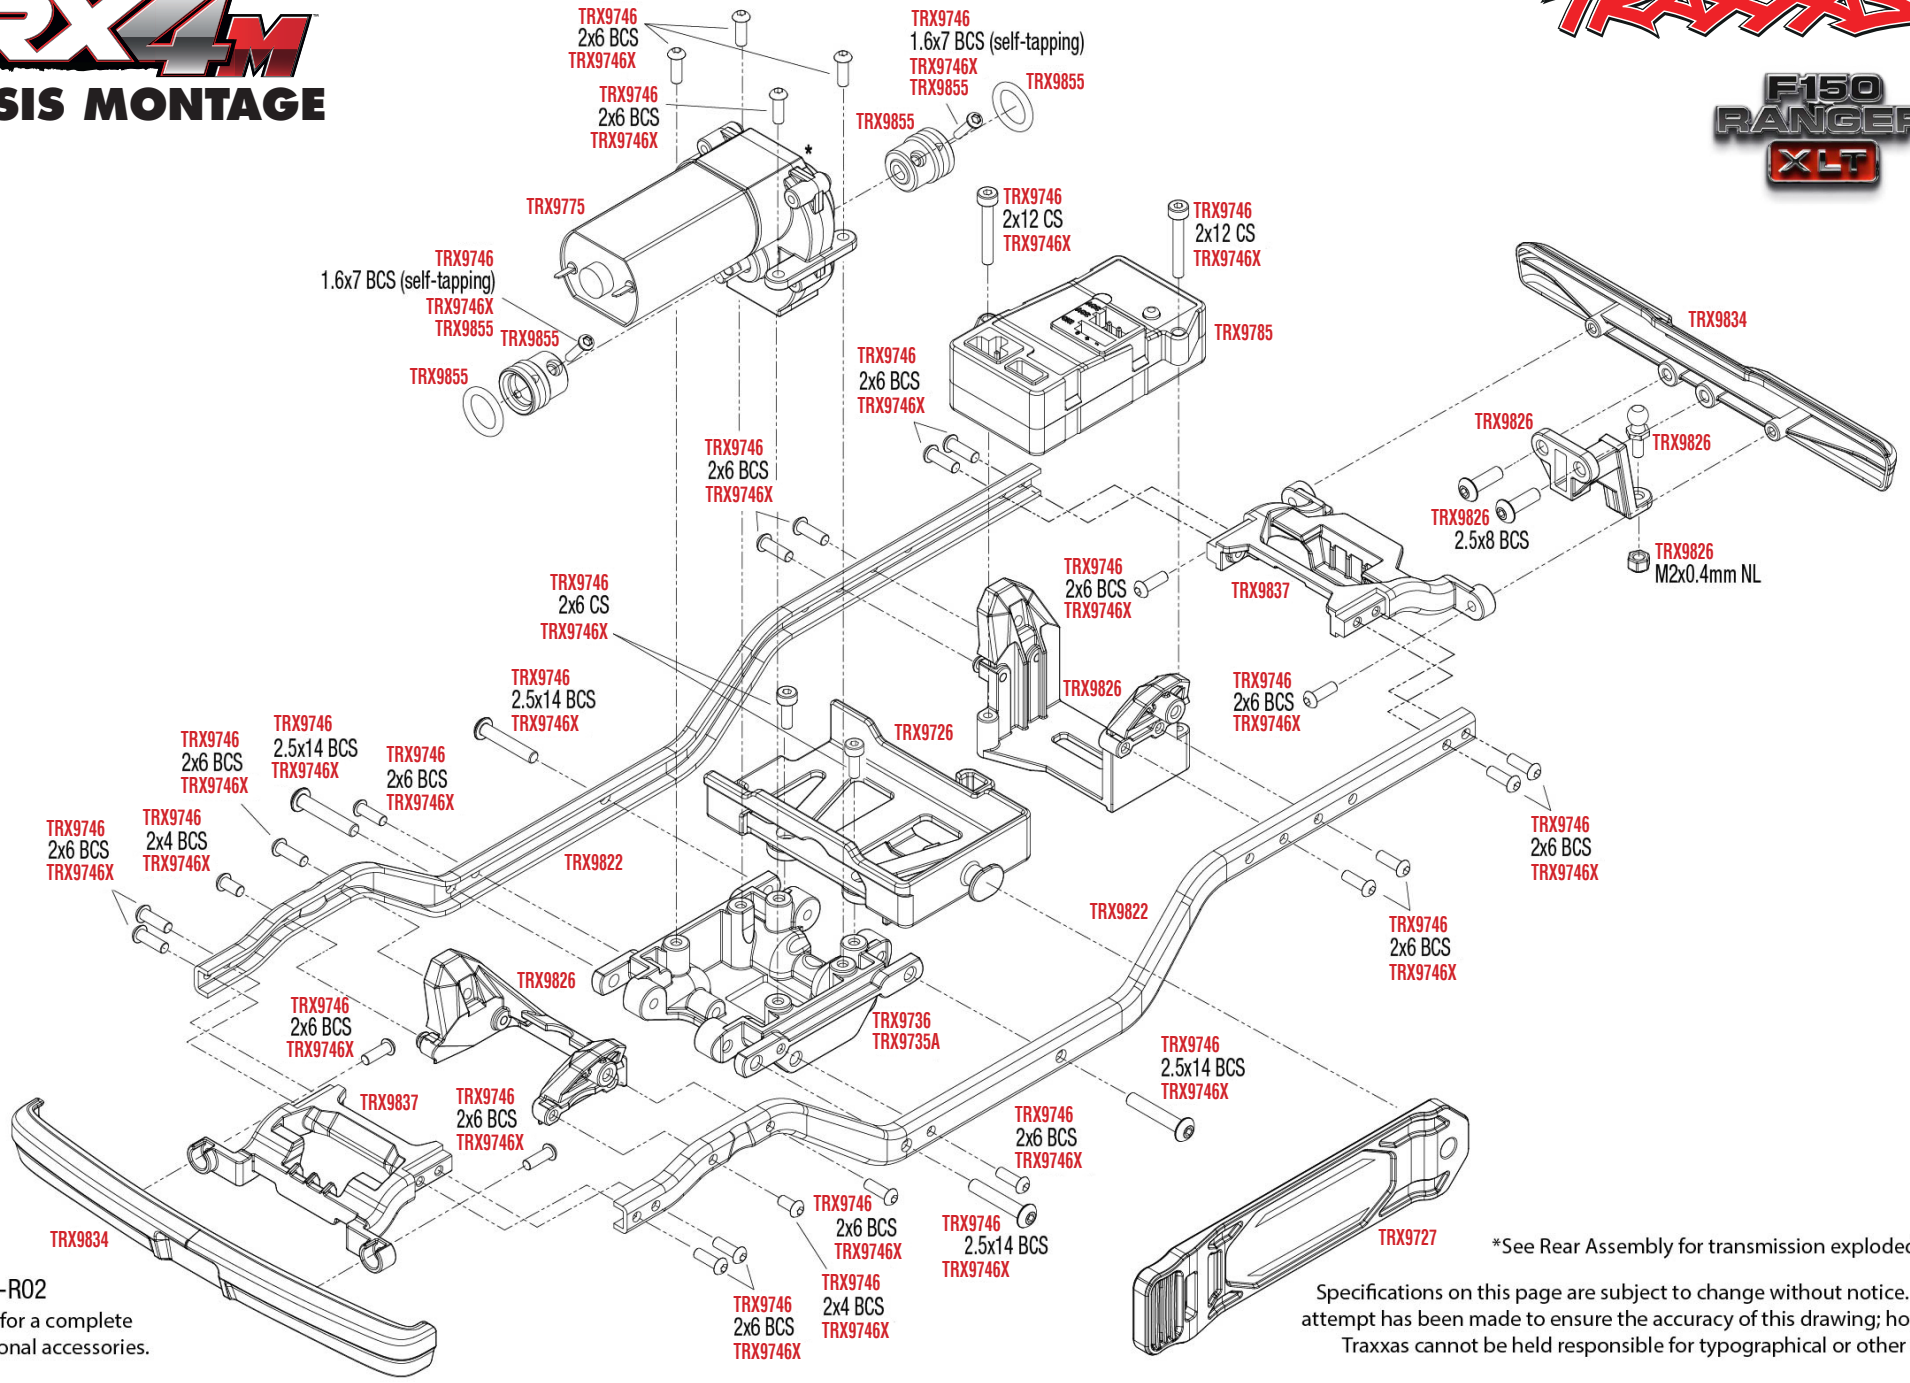

TRX4M
KAROSSERIE MONTAGE

See Parts List for a complete listing of optional accessories.

Specifications on this page are subject to change without notice. Every attempt has been made to ensure the accuracy of this drawing; however, Traxxas cannot be held responsible for typographical or other errors.

Getriebe Montage

Komplett vormontiert #TRX9791 oder
mit optionaler Übersetzung
#TRX9791R und #TRX9791X

REV 230718-R01
See Parts List for a complete
listing of optional accessories.

Specifications on this page are subject to change without notice. Every
attempt has been made to ensure the accuracy of this drawing; however,
Traxxas cannot be held responsible for typographical or other errors.

TRX4M

CHASSIS MONTAGE

REV 230907-R02
See Parts List for a complete listing of optional accessories.

*See Rear Assembly for transmission exploded view.

Specifications on this page are subject to change without notice. Every attempt has been made to ensure the accuracy of this drawing; however, Traxxas cannot be held responsible for typographical or other errors.