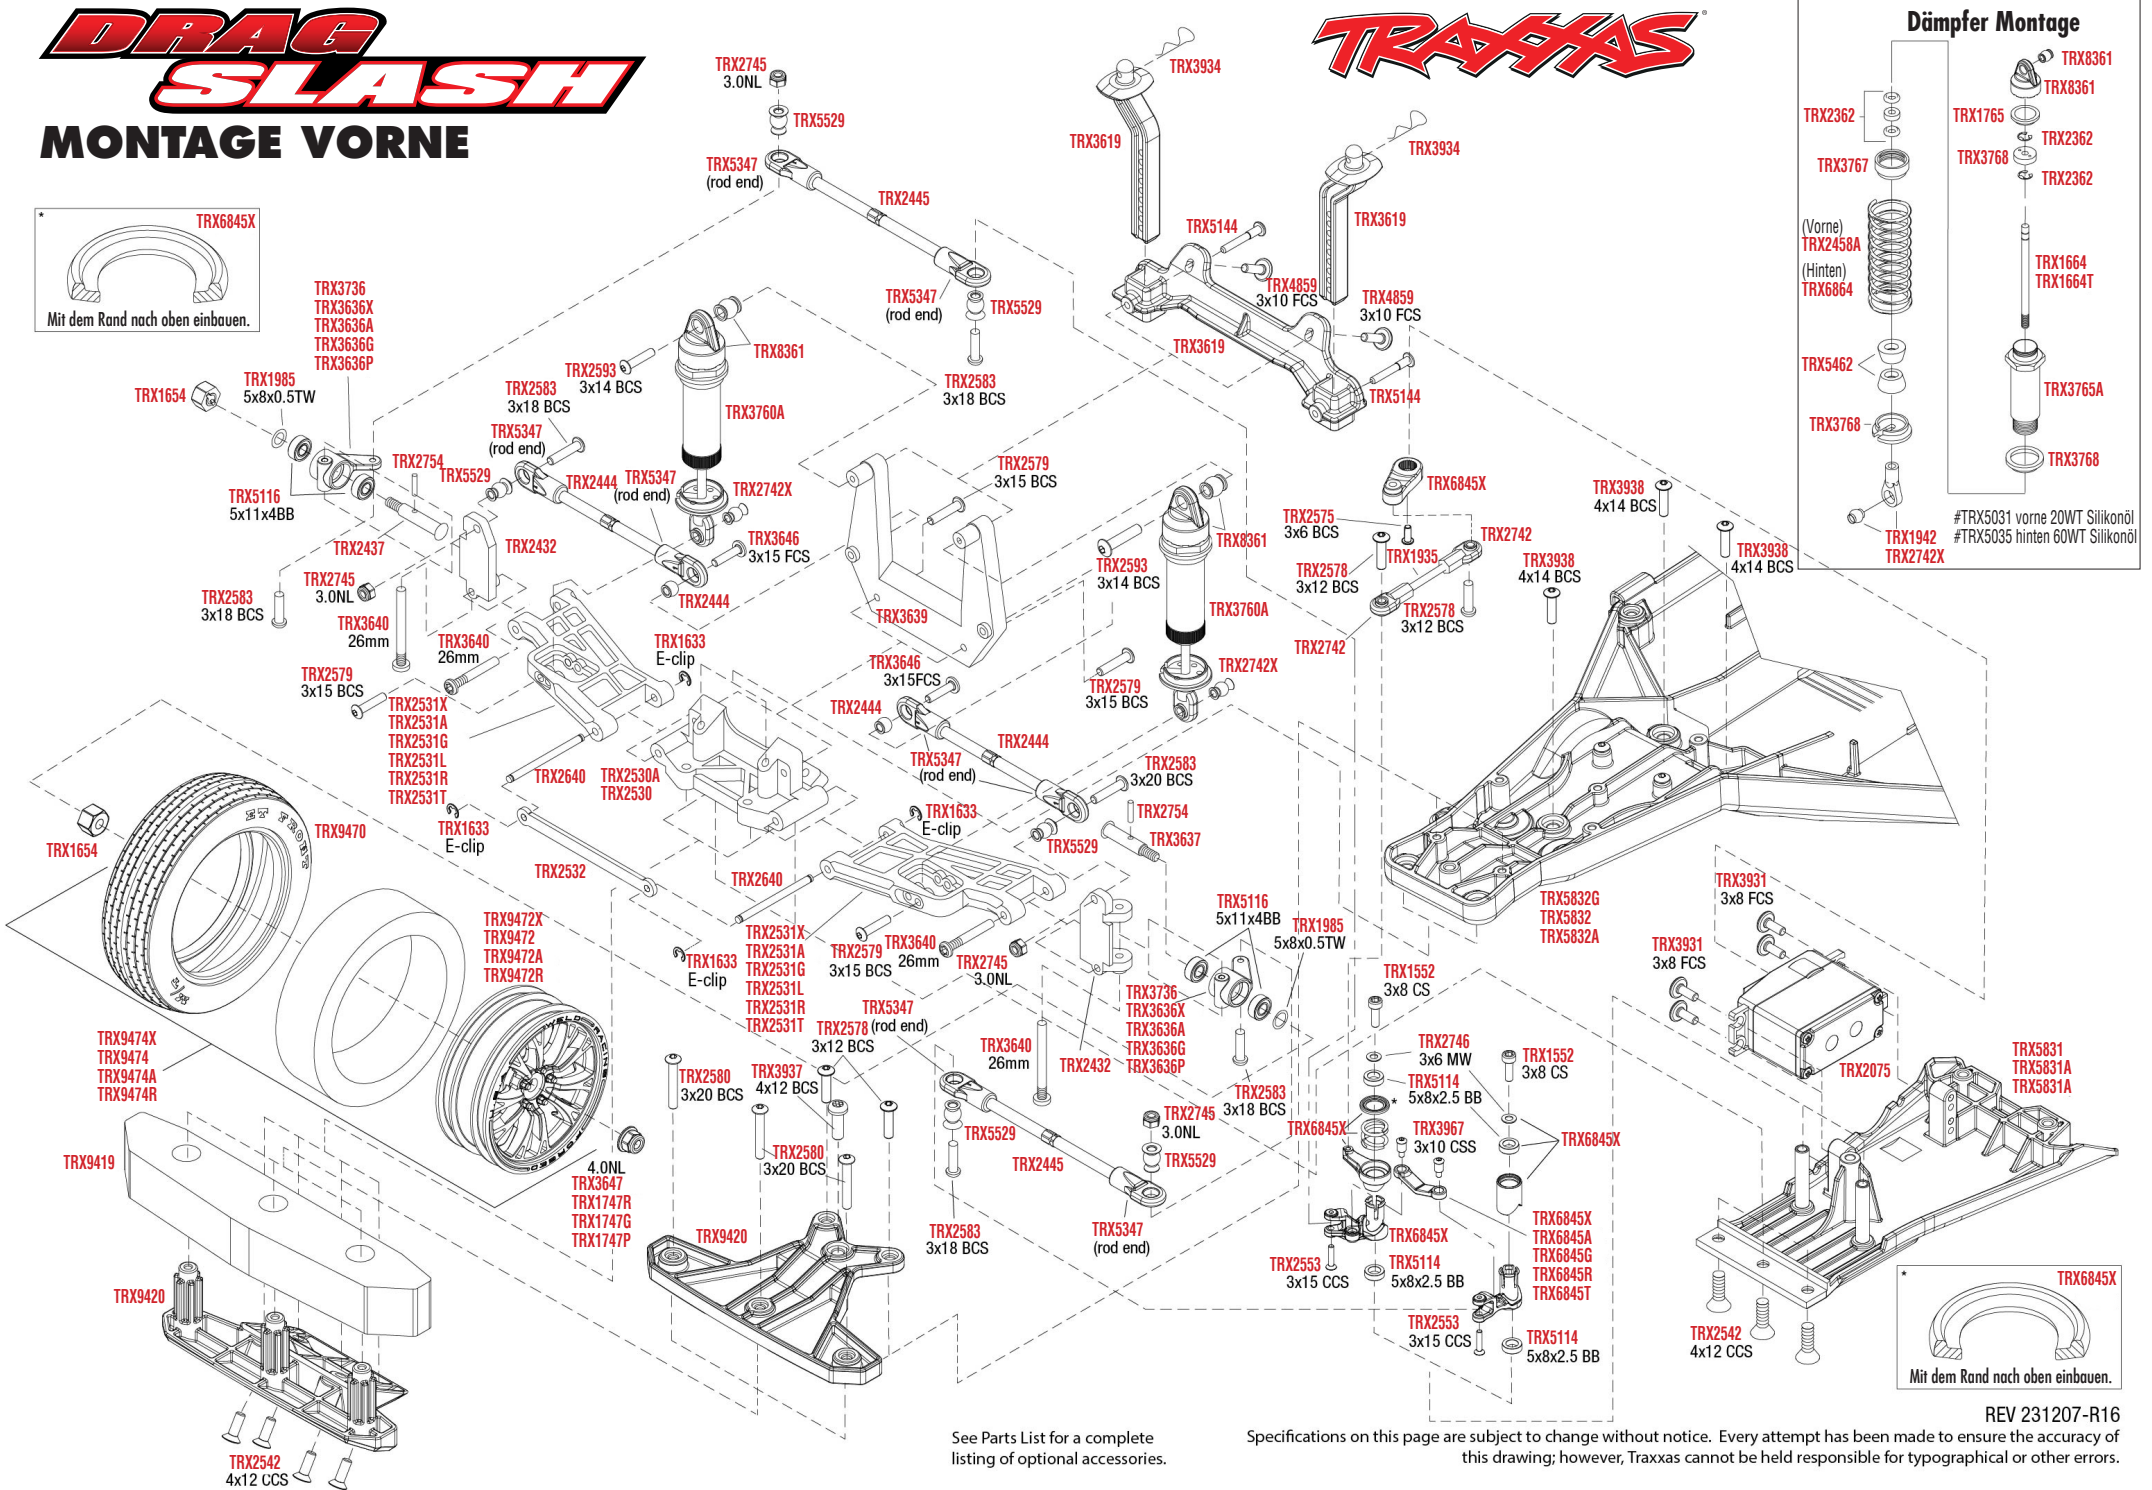

DRAG SLASH

MONTAGE VORNE

See Parts List for a complete listing of optional accessories.

Specifications on this page are subject to change without notice. Every attempt has been made to ensure the accuracy of this drawing; however, Traxxas cannot be held responsible for typographical or other errors.

REV 231207-R16

DRAG SLASH

MONTAGE CHASSIS

See Parts List for a complete listing of optional accessories.

Specifications on this page are subject to change without notice. Every attempt has been made to ensure the accuracy of this drawing; however, Traxxas cannot be held responsible for typographical or other errors.

REV 231207-R16

DRAG SLASH

MONTAGE HINTEN

REV 231207-R16

See Parts List for a complete listing of optional accessories.

Specifications on this page are subject to change without notice. Every attempt has been made to ensure the accuracy of this drawing; however, Traxxas cannot be held responsible for typographical or other errors.