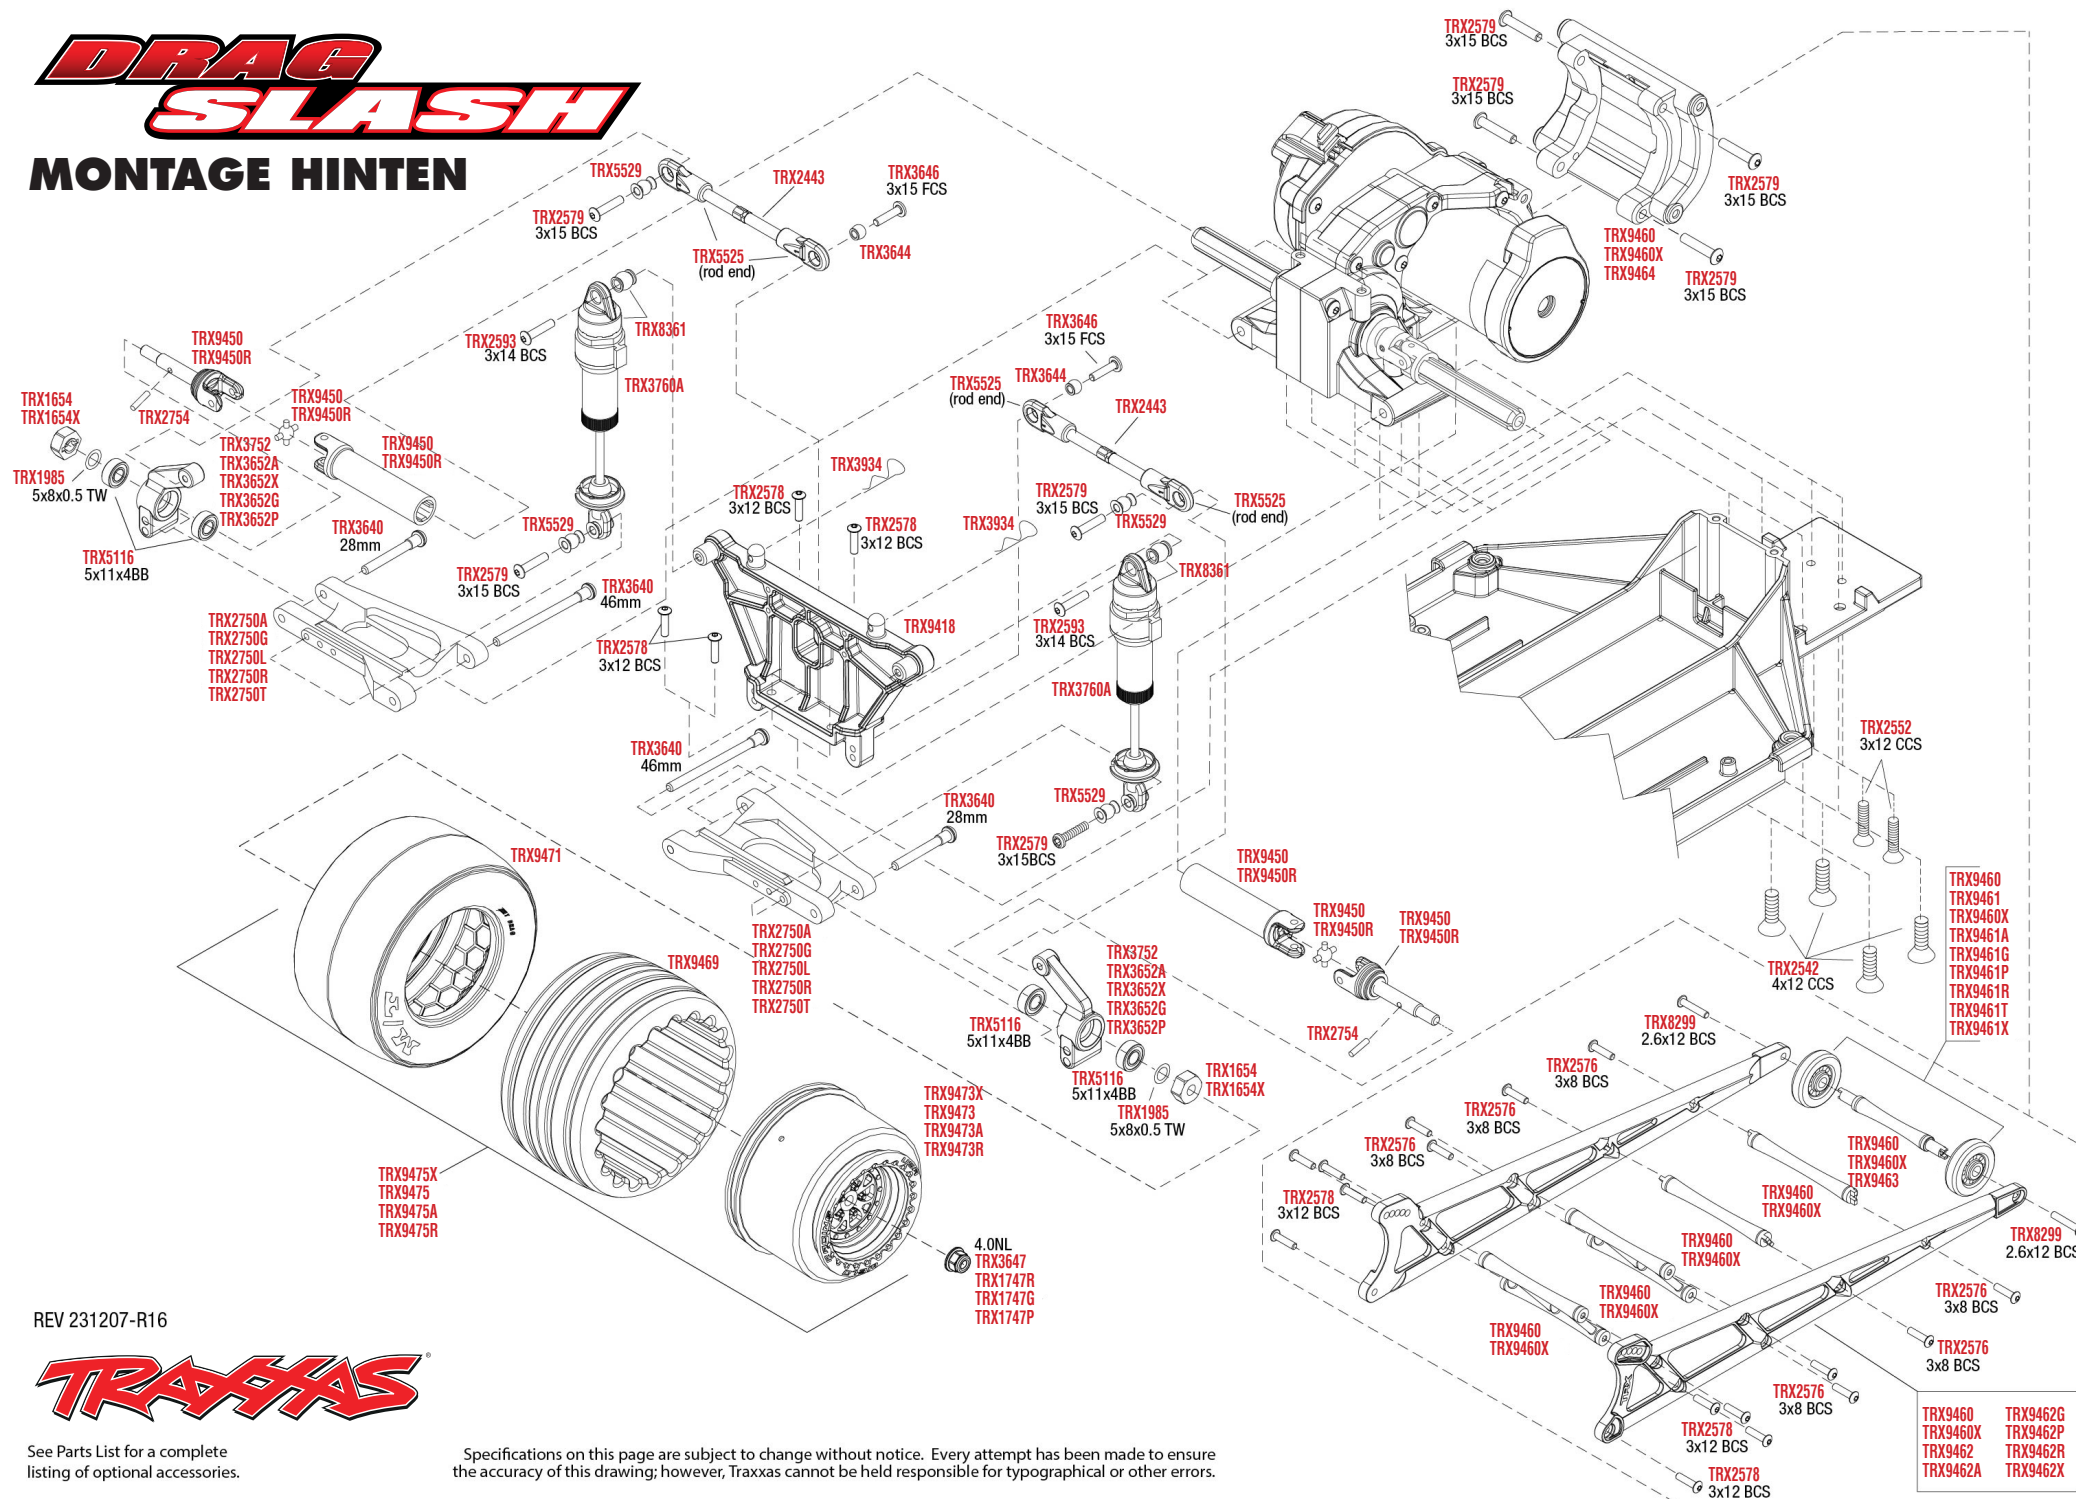

DRAG SLASH

MONTAGE VORNE

See Parts List for a complete listing of optional accessories.

Specifications on this page are subject to change without notice. Every attempt has been made to ensure the accuracy of this drawing; however, Traxxas cannot be held responsible for typographical or other errors.

REV 231207-R16

DRAG SLASH

MONTAGE CHASSIS

See Parts List for a complete listing of optional accessories.

Specifications on this page are subject to change without notice. Every attempt has been made to ensure the accuracy of this drawing; however, Traxxas cannot be held responsible for typographical or other errors.

REV 231207-R16

DRAG SLASH

MONTAGE HINTEN

REV 231207-R16

See Parts List for a complete listing of optional accessories.

Specifications on this page are subject to change without notice. Every attempt has been made to ensure the accuracy of this drawing; however, Traxxas cannot be held responsible for typographical or other errors.