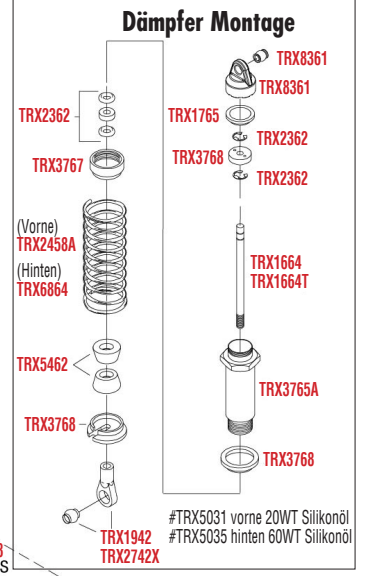

DRAG SLASH

MONTAGE VORNE

See Parts List for a complete listing of optional accessories.

Specifications on this page are subject to change without notice. Every attempt has been made to ensure the accuracy of this drawing; however, Traxxas cannot be held responsible for typographical or other errors.

REV 231207-R16

DRAG SLASH

MONTAGE CHASSIS

See Parts List for a complete listing of optional accessories.

Specifications on this page are subject to change without notice. Every attempt has been made to ensure the accuracy of this drawing; however, Traxxas cannot be held responsible for typographical or other errors.

REV 231207-R16

DRAG SLASH

MONTAGE HINTEN

REV 231207-R16

See Parts List for a complete listing of optional accessories.

Specifications on this page are subject to change without notice. Every attempt has been made to ensure the accuracy of this drawing; however, Traxxas cannot be held responsible for typographical or other errors.