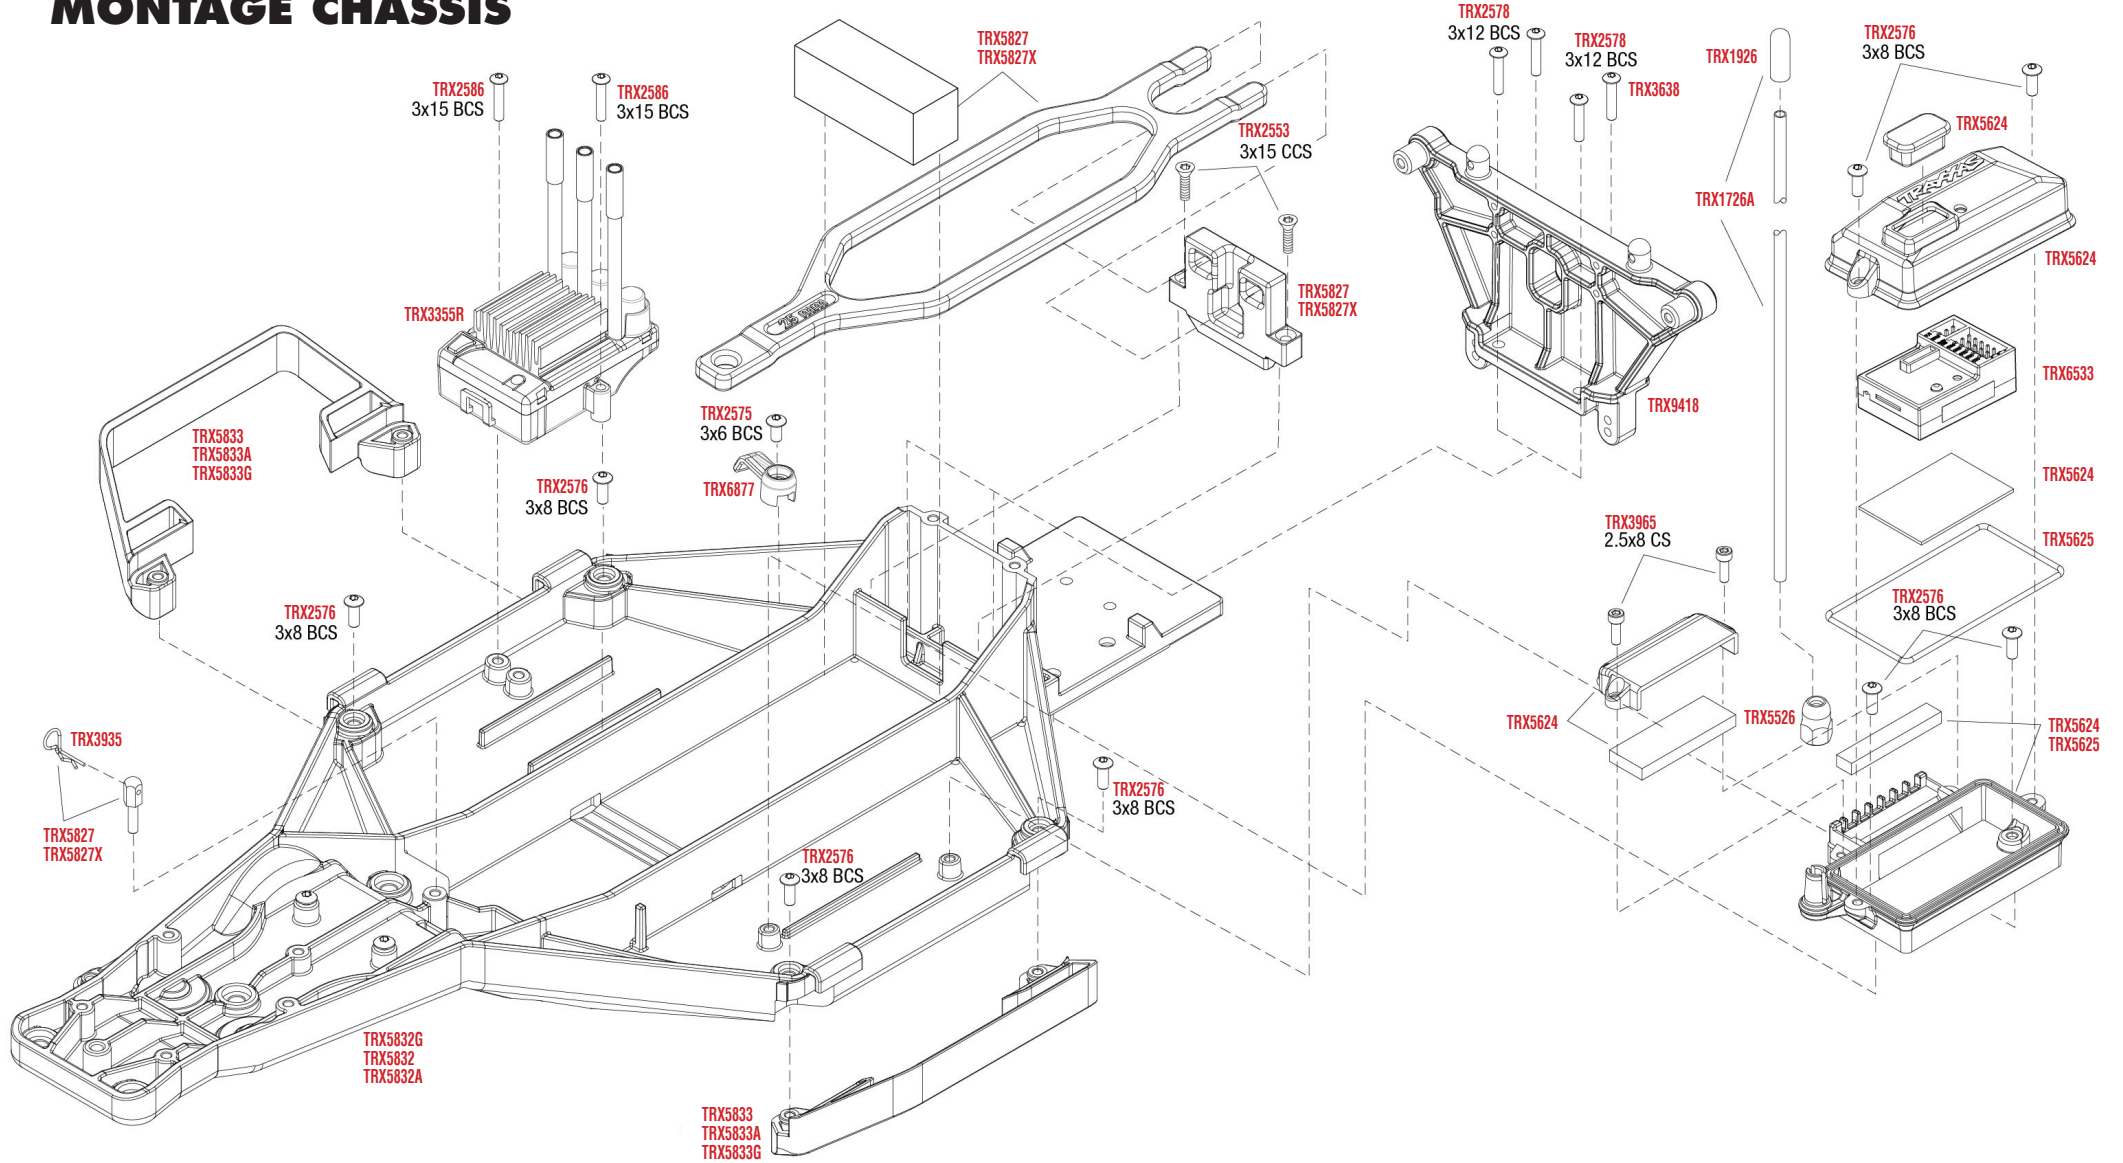

DRAG SLASH

MONTAGE VORNE

See Parts List for a complete listing of optional accessories.

Specifications on this page are subject to change without notice. Every attempt has been made to ensure the accuracy of this drawing; however, Traxxas cannot be held responsible for typographical or other errors.

REV 231207-R16

DRAG SLASH

MONTAGE CHASSIS

See Parts List for a complete listing of optional accessories.

Specifications on this page are subject to change without notice. Every attempt has been made to ensure the accuracy of this drawing; however, Traxxas cannot be held responsible for typographical or other errors.

REV 231207-R16

DRAG SLASH

MONTAGE HINTEN

REV 231207-R16

See Parts List for a complete listing of optional accessories.

Specifications on this page are subject to change without notice. Every attempt has been made to ensure the accuracy of this drawing; however, Traxxas cannot be held responsible for typographical or other errors.