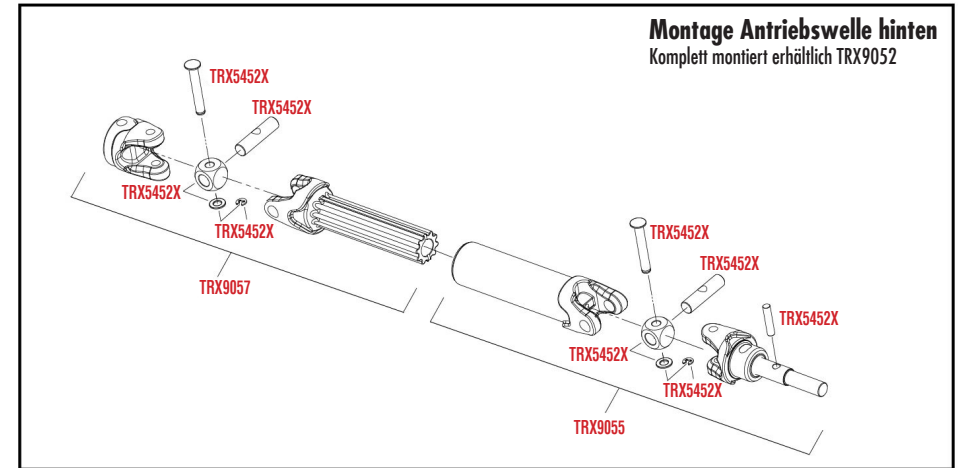

ANTRIEBSWELLEN