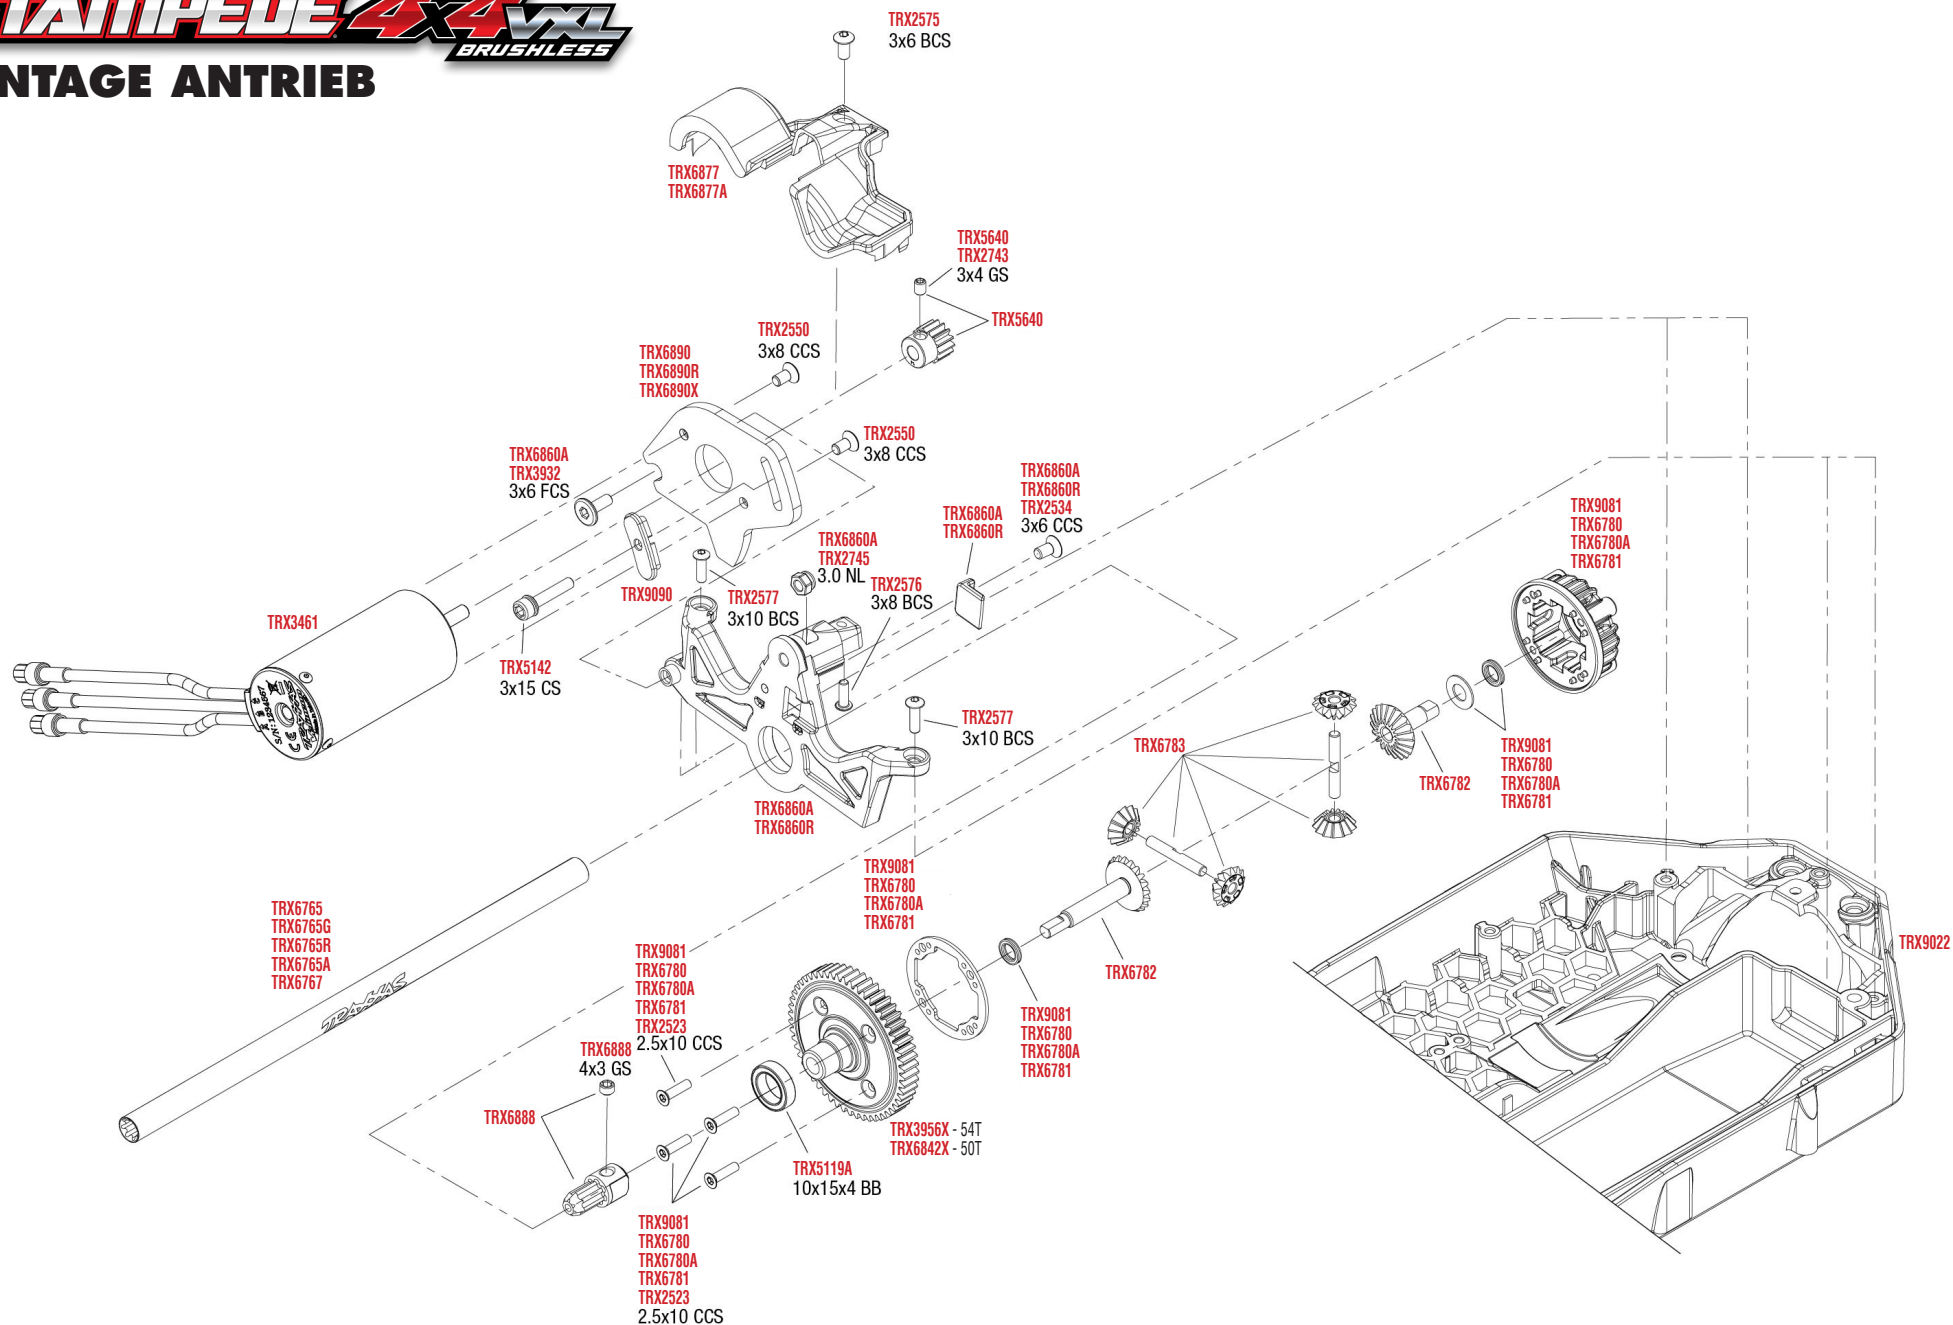

STAMPEDE 4x4 VXL BRUSHLESS

MONTAGE ANTRIEB

See Parts List for a complete listing of optional accessories.

REV 240124-R01
Specifications on this page are subject to change without notice. Every attempt has been made to ensure the accuracy of this drawing; however, Traxxas cannot be held responsible for typographical or other errors.