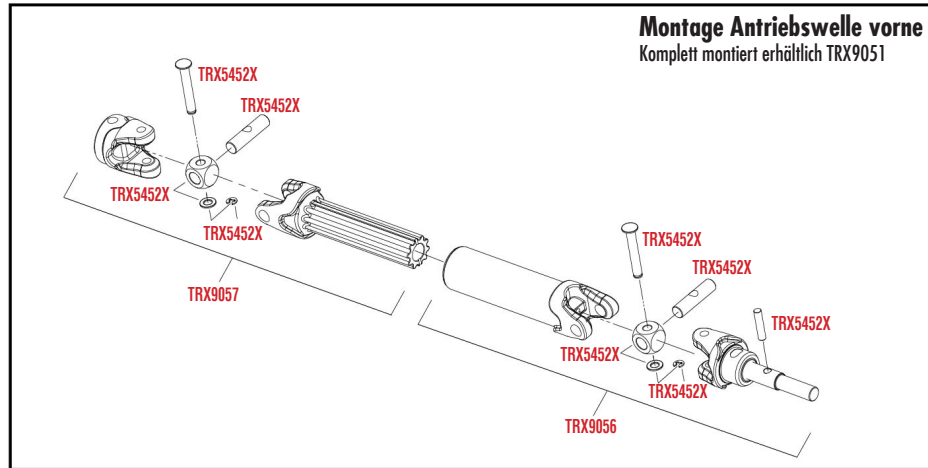

ANTRIEBSWELLEN