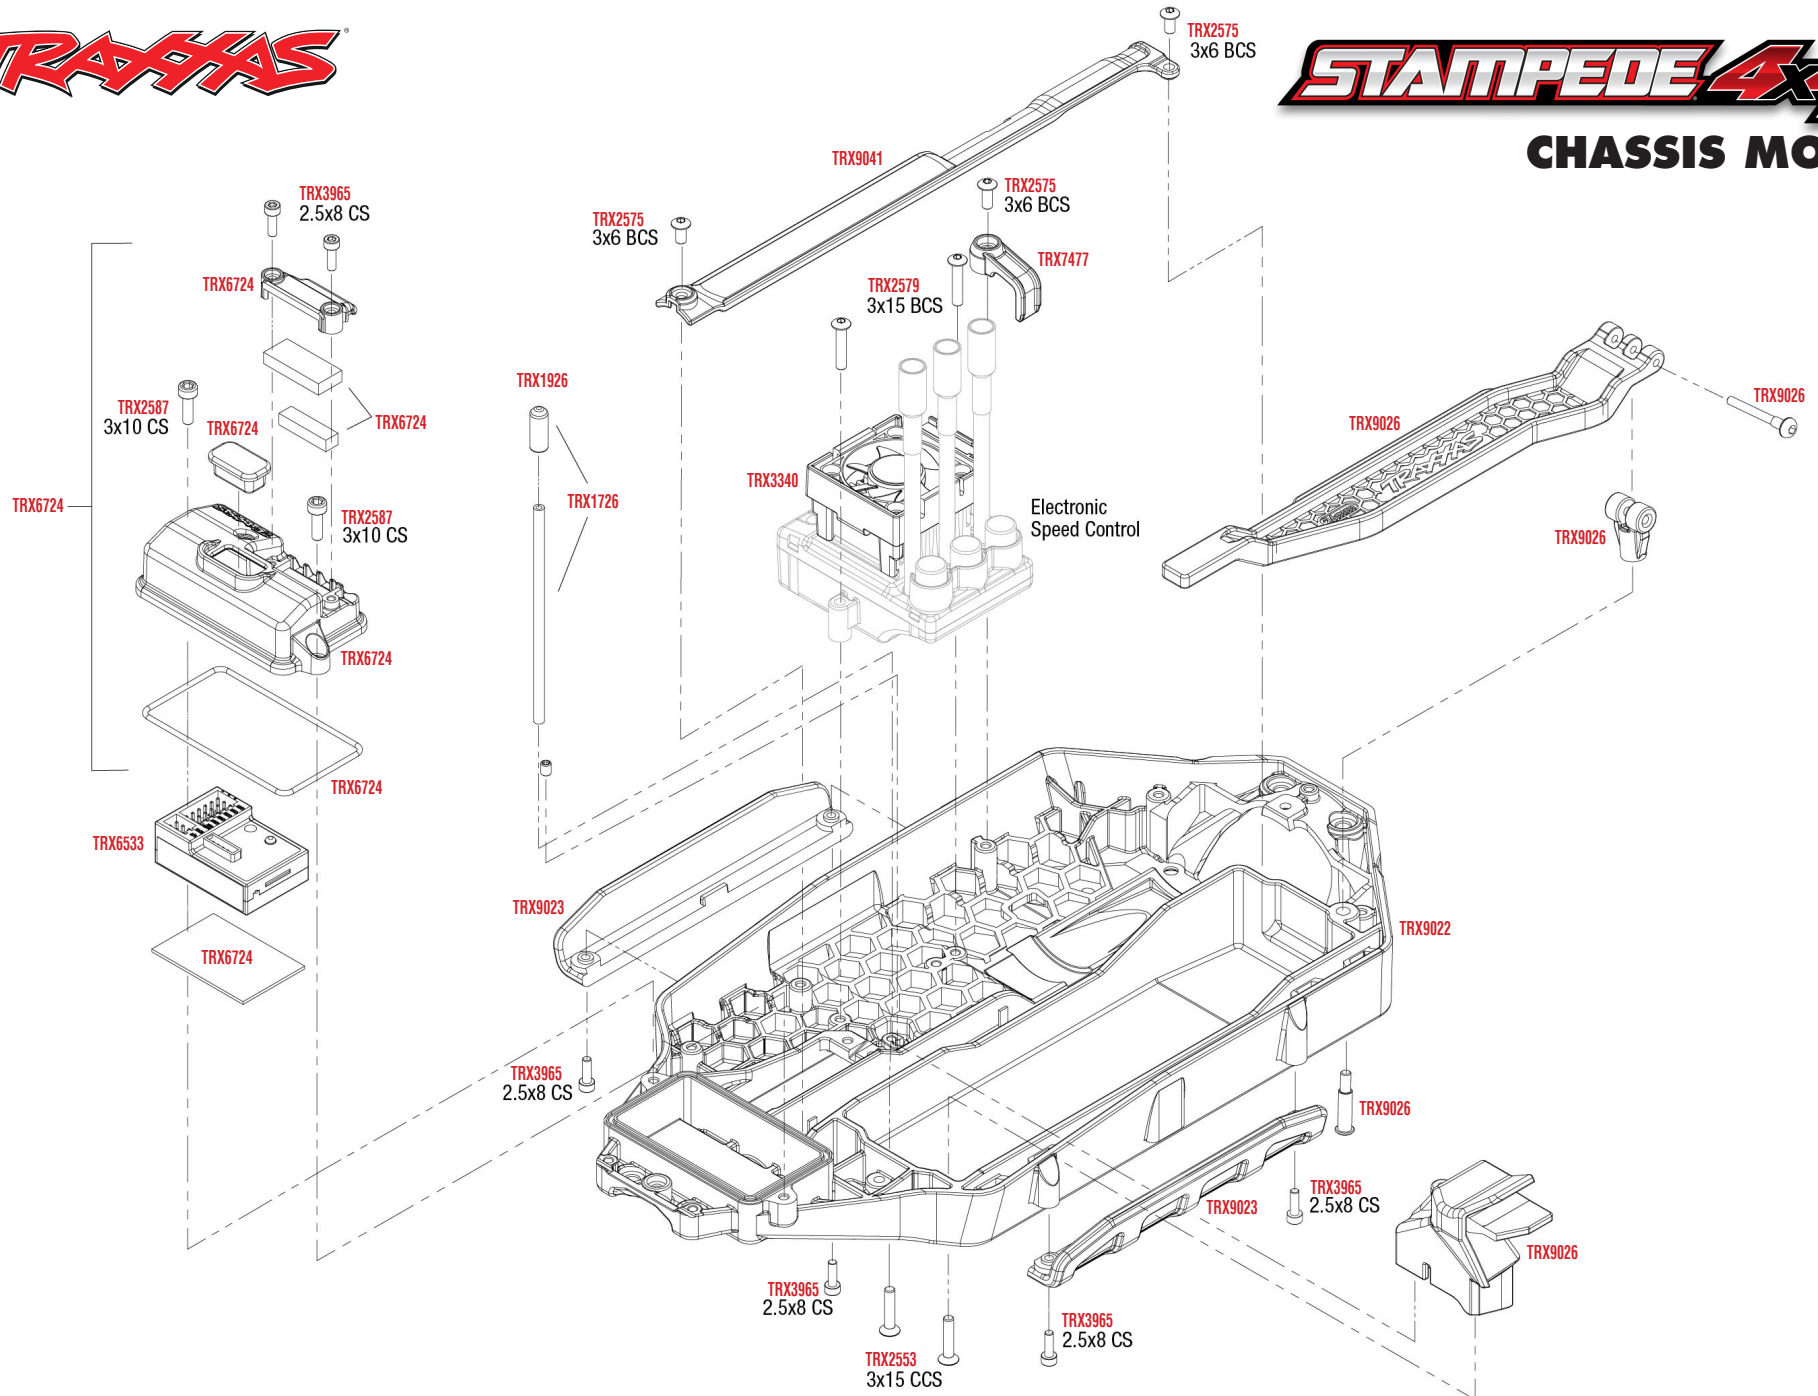

# STAMPEDE 4x4 VXL BRUSHLESS

## CHASSIS MONTAGE

Specifications on this page are subject to change without notice. Every attempt has been made to ensure the accuracy of this drawing; however, Traxxas cannot be held responsible for typographical or other errors.

## ANTRIEBSWELLEN