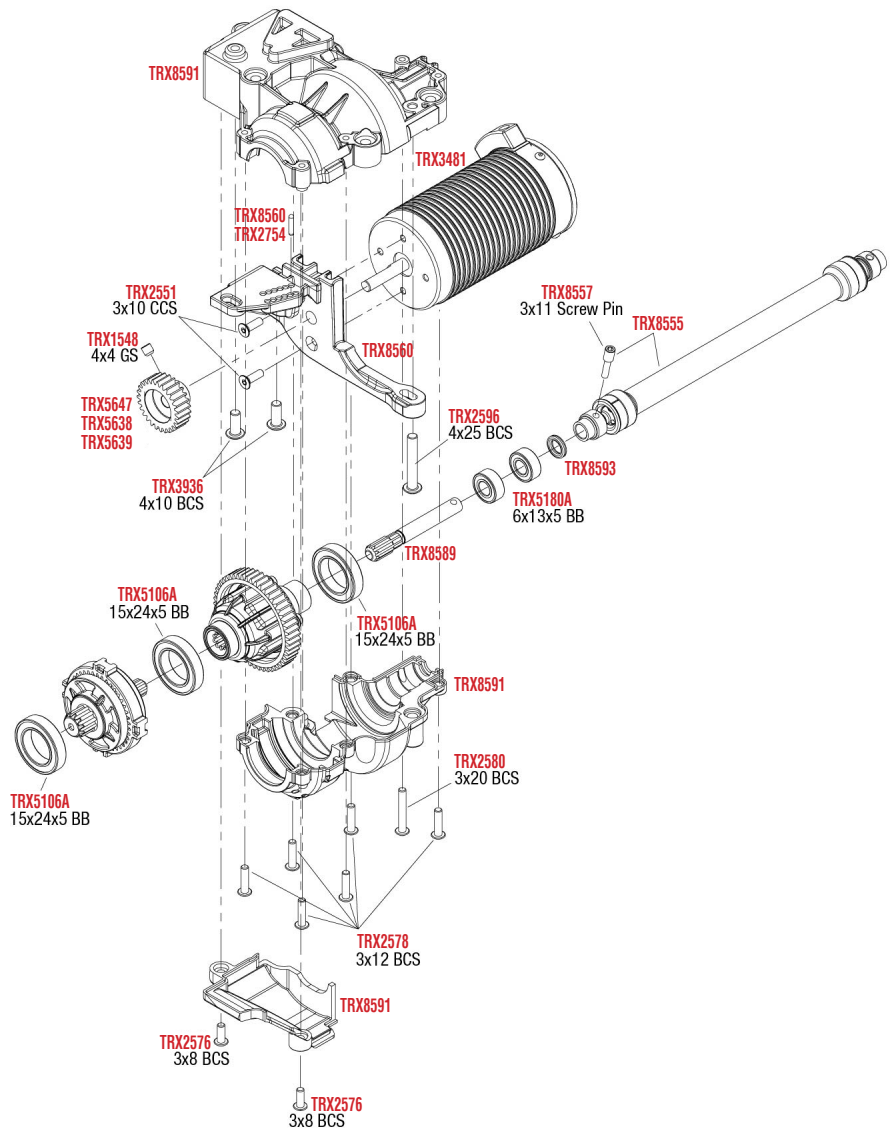

Dämpfer Montage

Planetengetriebe hinten

**UNLIMITED
DESERT RACER
MONTAGE HINTEN**

See Parts List for a complete listing of optional accessories.

Specifications on this page are subject to change without notice. Every attempt has been made to ensure the accuracy of this drawing; however, Traxxas cannot be held responsible for typographical or other errors.

UNLIMITED DESERT RACER CHASSIS MONTAGE

REV 231030-R09

Specifications on this page are subject to change without notice. Every attempt has been made to ensure the accuracy of this drawing; however, Traxxas cannot be held responsible for typographical or other errors.

See Parts List for a complete listing of optional accessories.

UNLIMITED DESERT RACER ANTRIEB MONTAGE

See Parts List for a complete listing of optional accessories.

Mitteldifferential Montage

Komplett montiert erhältlich TRX8571

UNLIMITED DESERT RACER LED-LIGHT MONTAGE

REV 231030-R09
See Parts List for a complete
listing of optional accessories.

Specifications on this page are subject to change without notice. Every attempt has been made to ensure the accuracy of this drawing; however, Traxxas cannot be held responsible for typographical or other errors.