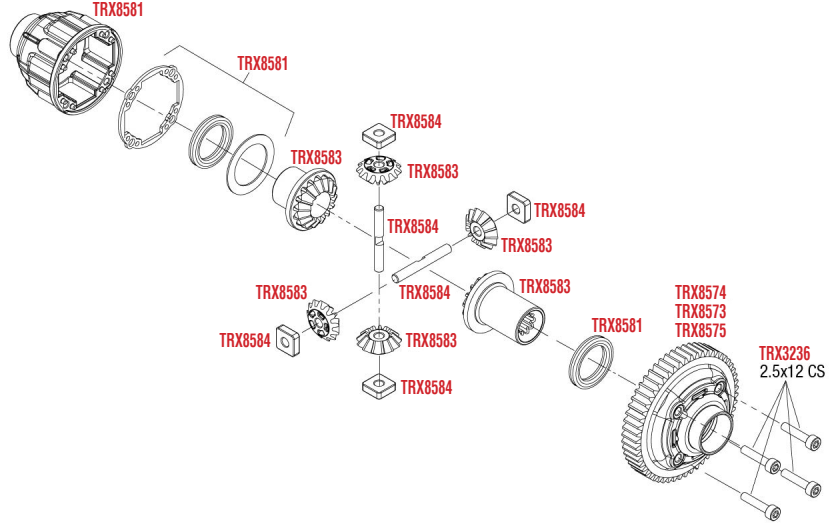

Dämpfer Montage

Planetengetriebe hinten

**UNLIMITED
DESERT RACER
MONTAGE HINTEN**

See Parts List for a complete listing of optional accessories.

Specifications on this page are subject to change without notice. Every attempt has been made to ensure the accuracy of this drawing; however, Traxxas cannot be held responsible for typographical or other errors.

See Parts List for a complete listing of optional accessories.

UNLIMITED DESERT RACER ANTRIEB MONTAGE

See Parts List for a complete listing of optional accessories.

Mitteldifferential Montage

Komplett montiert erhältlich TRX8571