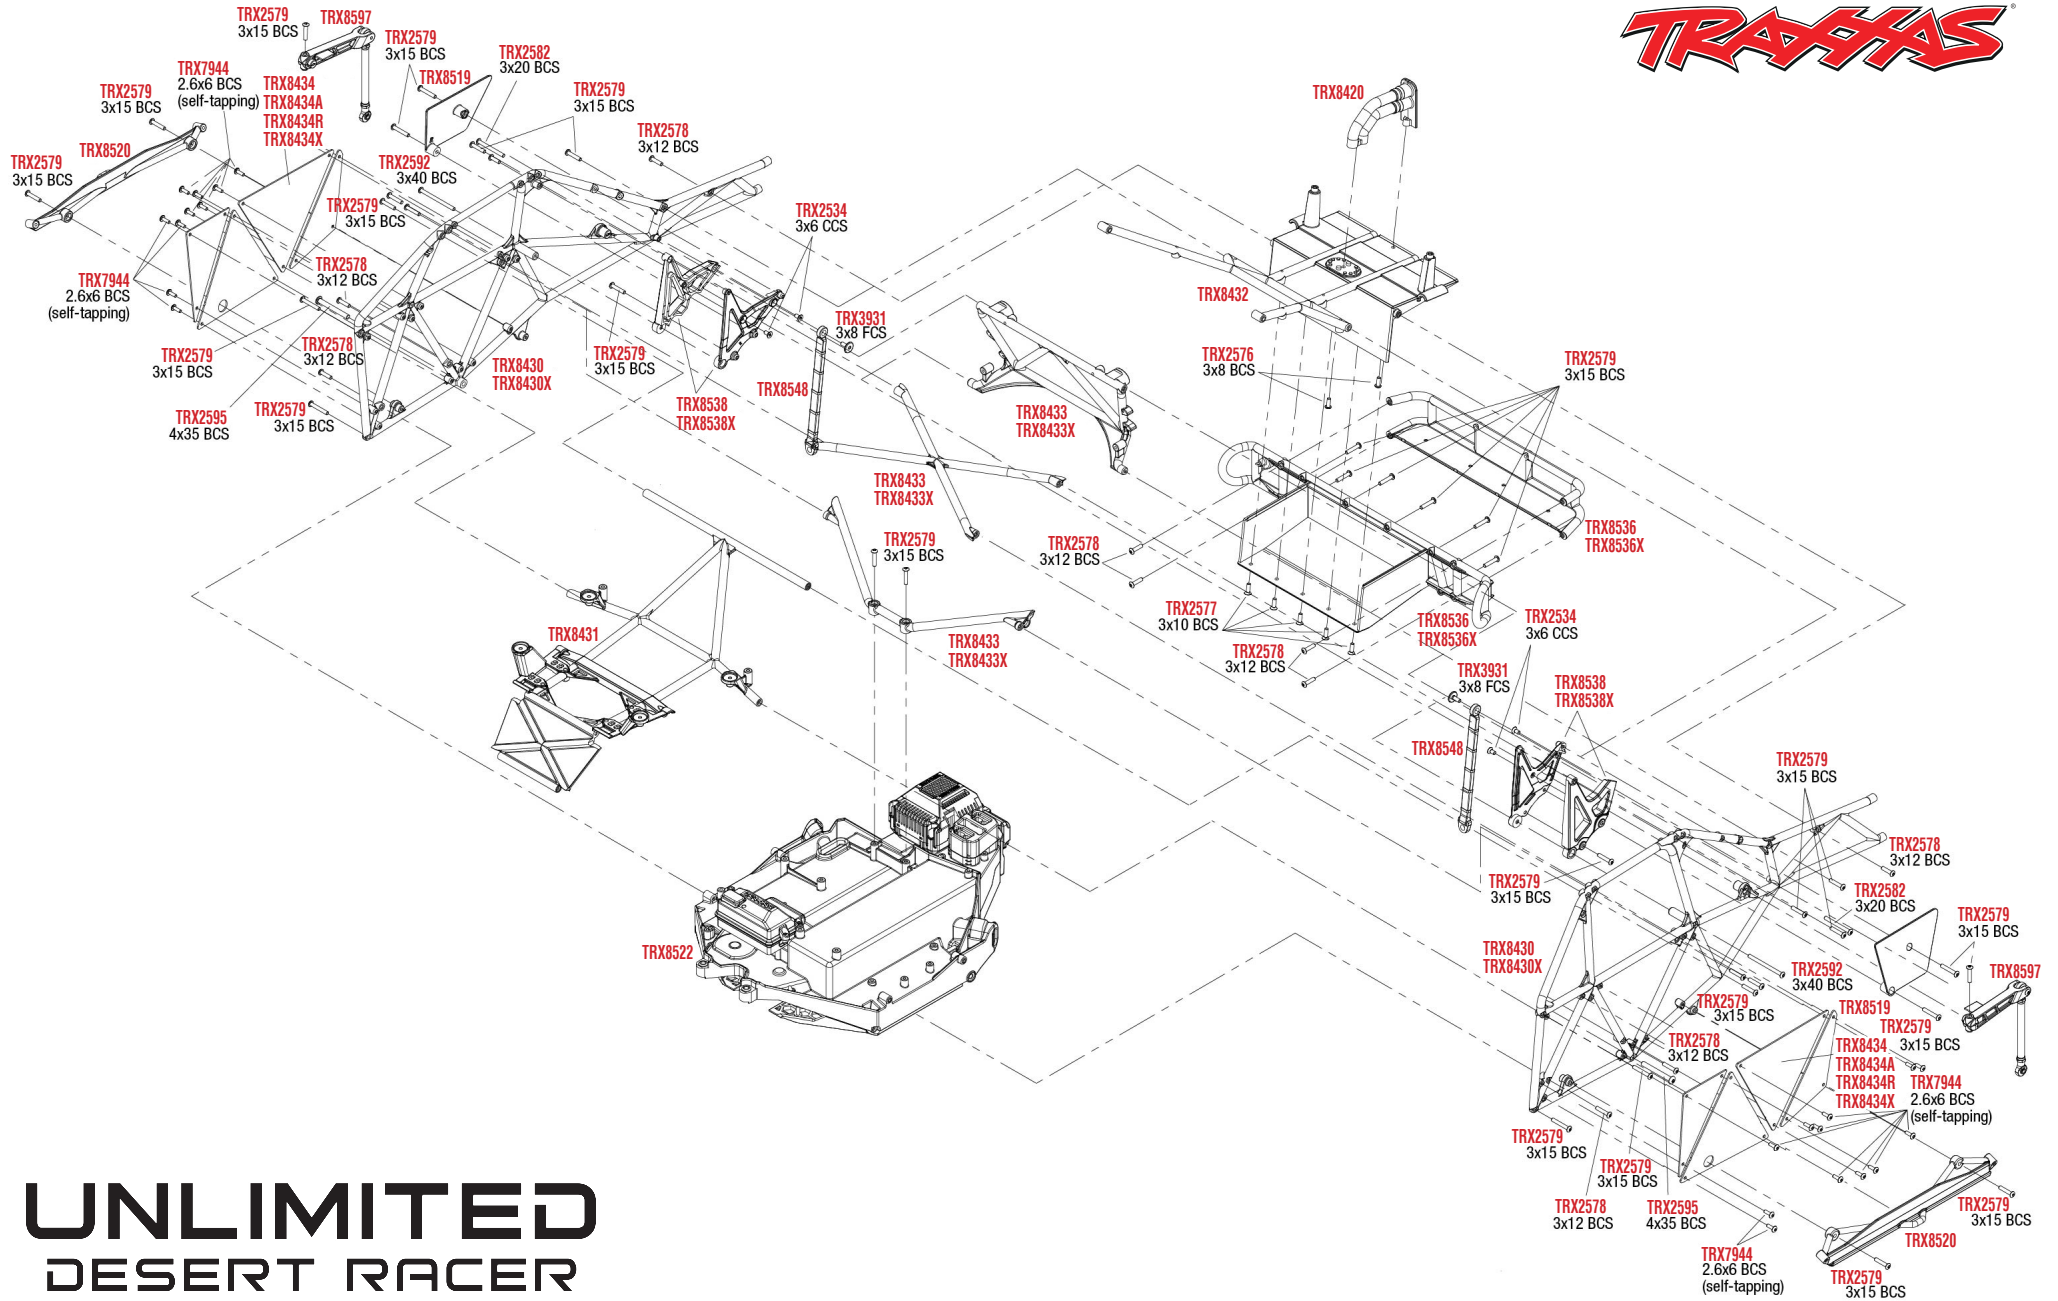

UNLIMITED DESERT RACER ÜBERROLLBÜGEL MONTAGE

Specifications on this page are subject to change without notice. Every attempt has been made to ensure the accuracy of this drawing; however, Traxxas cannot be held responsible for typographical or other errors.

REV 231030-R09
See Parts List for a complete listing of optional accessories.