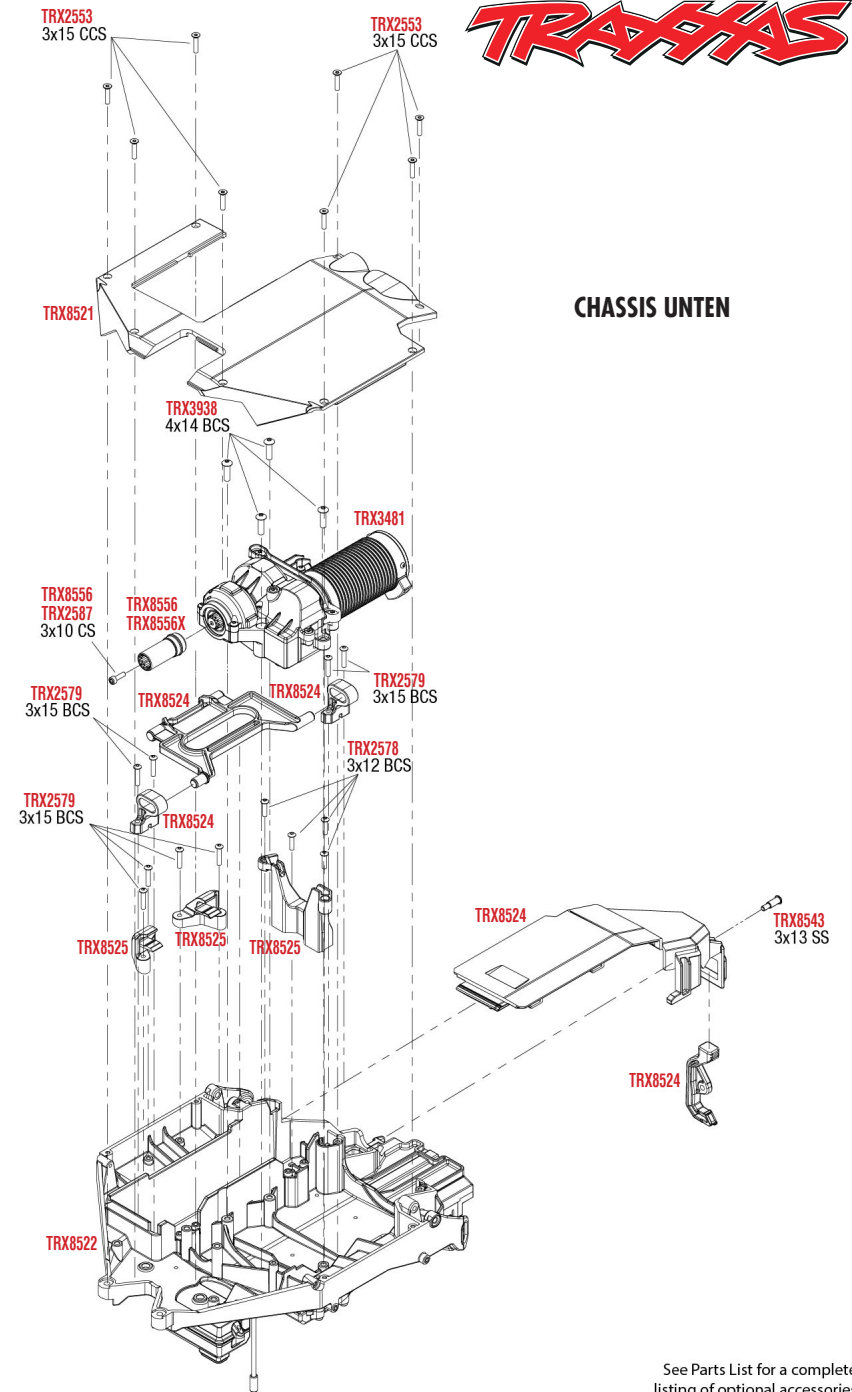

Dämpfer Montage

Planetengetriebe hinten

**UNLIMITED
DESERT RACER
MONTAGE HINTEN**

See Parts List for a complete listing of optional accessories.

Specifications on this page are subject to change without notice. Every attempt has been made to ensure the accuracy of this drawing; however, Traxxas cannot be held responsible for typographical or other errors.

UNLIMITED DESERT RACER CHASSIS MONTAGE

REV 231030-R09

Specifications on this page are subject to change without notice. Every attempt has been made to ensure the accuracy of this drawing; however, Traxxas cannot be held responsible for typographical or other errors.

See Parts List for a complete listing of optional accessories.

UNLIMITED DESERT RACER ANTRIEB MONTAGE

See Parts List for a complete listing of optional accessories.

Mitteldifferential Montage

Komplett montiert erhältlich TRX8571

UNLIMITED DESERT RACER LED-LIGHT MONTAGE

REV 231030-R09
See Parts List for a complete
listing of optional accessories.

Specifications on this page are subject to change without notice. Every attempt has been made to ensure the accuracy of this drawing; however, Traxxas cannot be held responsible for typographical or other errors.