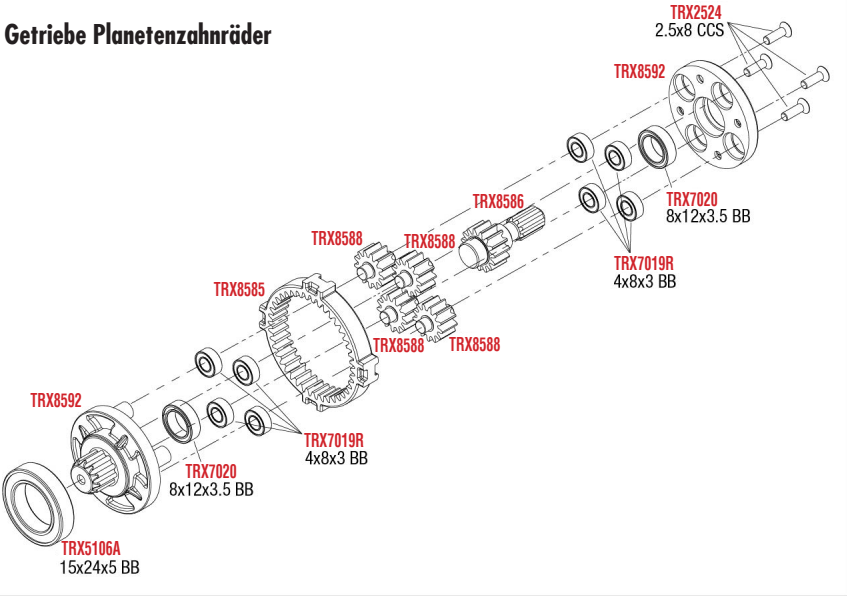

Getriebe Planetenzahnräder

Specifications on this page are subject to change without notice. Every attempt has been made to ensure the accuracy of this drawing; however, Traxxas cannot be held responsible for typographical or other errors.