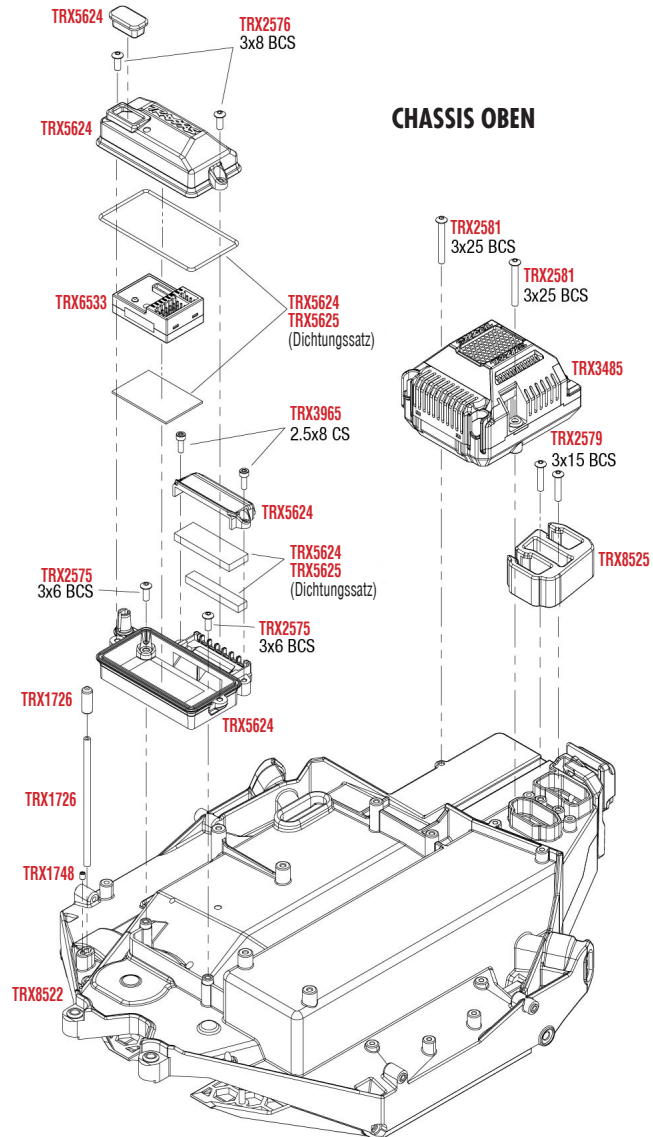

Dämpfer Montage

Planetengetriebe hinten

**UNLIMITED
DESERT RACER
MONTAGE HINTEN**

See Parts List for a complete listing of optional accessories.

Specifications on this page are subject to change without notice. Every attempt has been made to ensure the accuracy of this drawing; however, Traxxas cannot be held responsible for typographical or other errors.

UNLIMITED DESERT RACER CHASSIS MONTAGE

REV 231030-R09

Specifications on this page are subject to change without notice. Every attempt has been made to ensure the accuracy of this drawing; however, Traxxas cannot be held responsible for typographical or other errors.

See Parts List for a complete listing of optional accessories.

UNLIMITED DESERT RACER ANTRIEB MONTAGE

See Parts List for a complete listing of optional accessories.

Mitteldifferential Montage

Komplett montiert erhältlich TRX8571

UNLIMITED DESERT RACER LED-LIGHT MONTAGE

REV 231030-R09
See Parts List for a complete
listing of optional accessories.

Specifications on this page are subject to change without notice. Every attempt has been made to ensure the accuracy of this drawing; however, Traxxas cannot be held responsible for typographical or other errors.