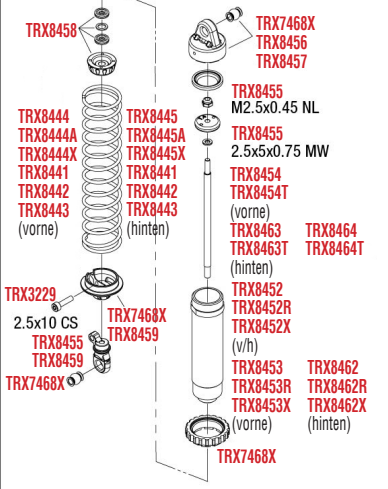

Dämpfer Montage

Planetengetriebe hinten

**UNLIMITED
DESERT RACER
MONTAGE HINTEN**

See Parts List for a complete listing of optional accessories.

Specifications on this page are subject to change without notice. Every attempt has been made to ensure the accuracy of this drawing; however, Traxxas cannot be held responsible for typographical or other errors.