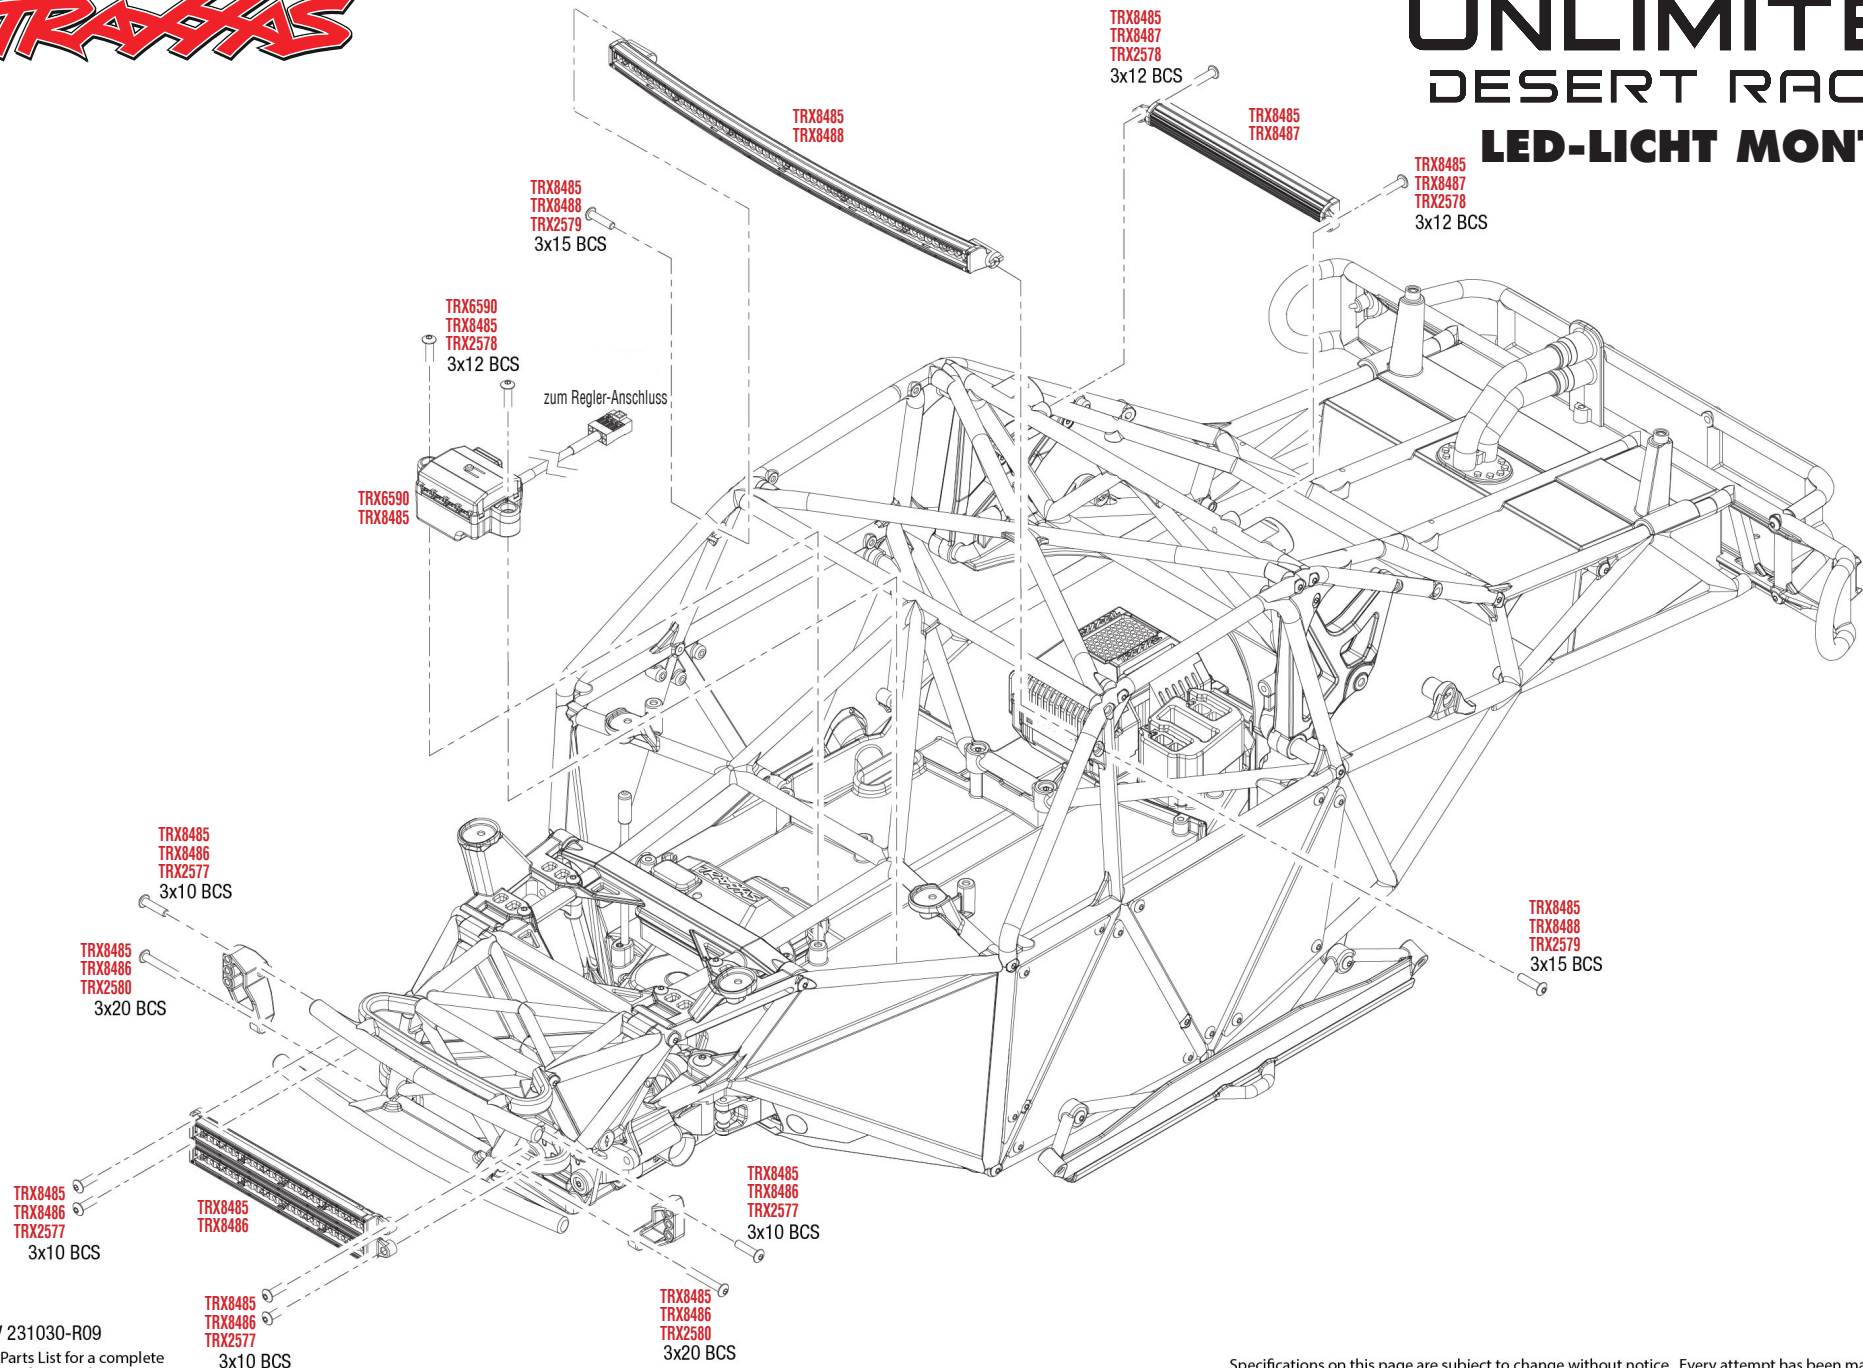

UNLIMITED DESERT RACER LED-LIGHT MONTAGE

REV 231030-R09
See Parts List for a complete
listing of optional accessories.

Specifications on this page are subject to change without notice. Every attempt has been made to ensure the accuracy of this drawing; however, Traxxas cannot be held responsible for typographical or other errors.