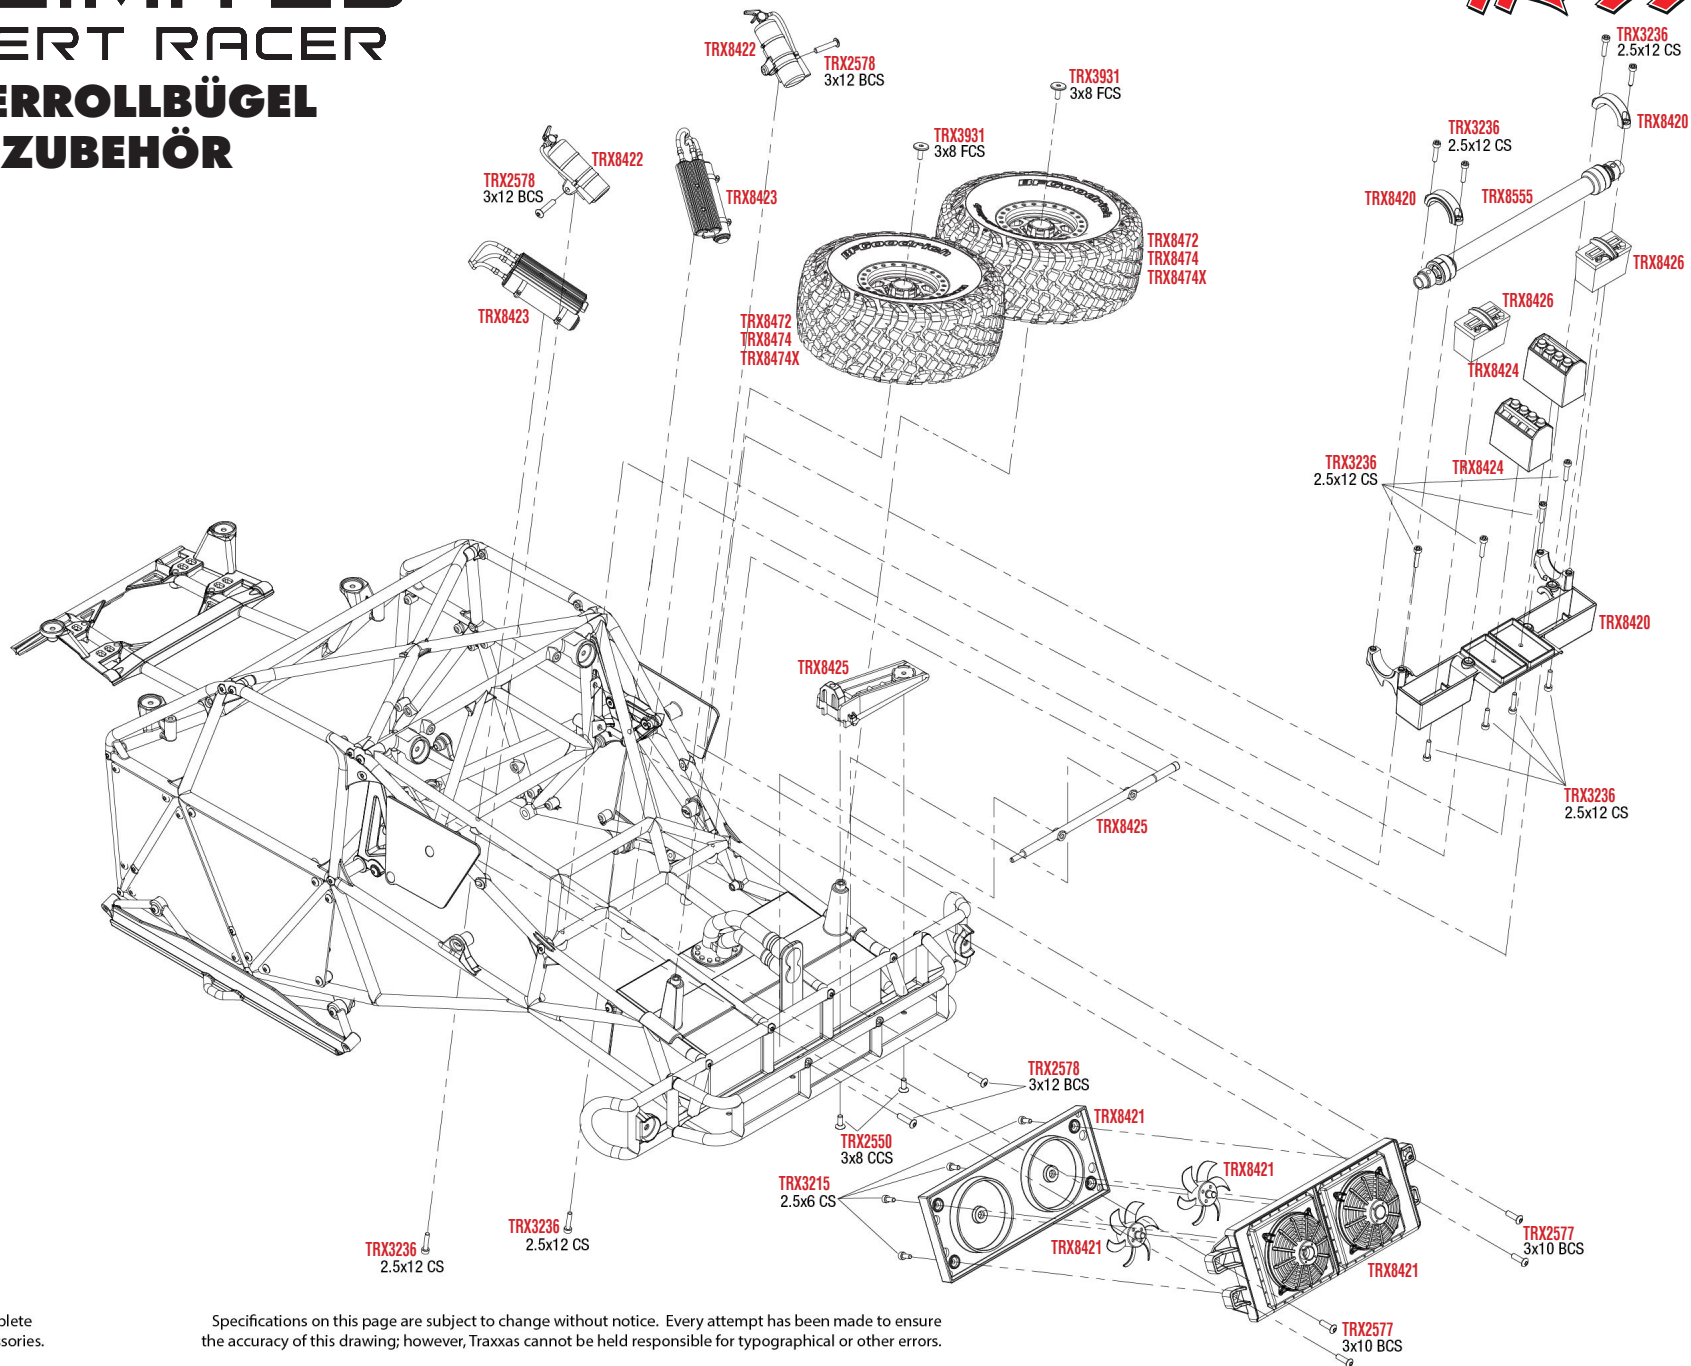

UNLIMITED

DESERT RACER

ÜBERROLLBÜGEL ZUBEHÖR

REV 231030-R09
See Parts List for a complete listing of optional accessories.

Specifications on this page are subject to change without notice. Every attempt has been made to ensure the accuracy of this drawing; however, Traxxas cannot be held responsible for typographical or other errors.