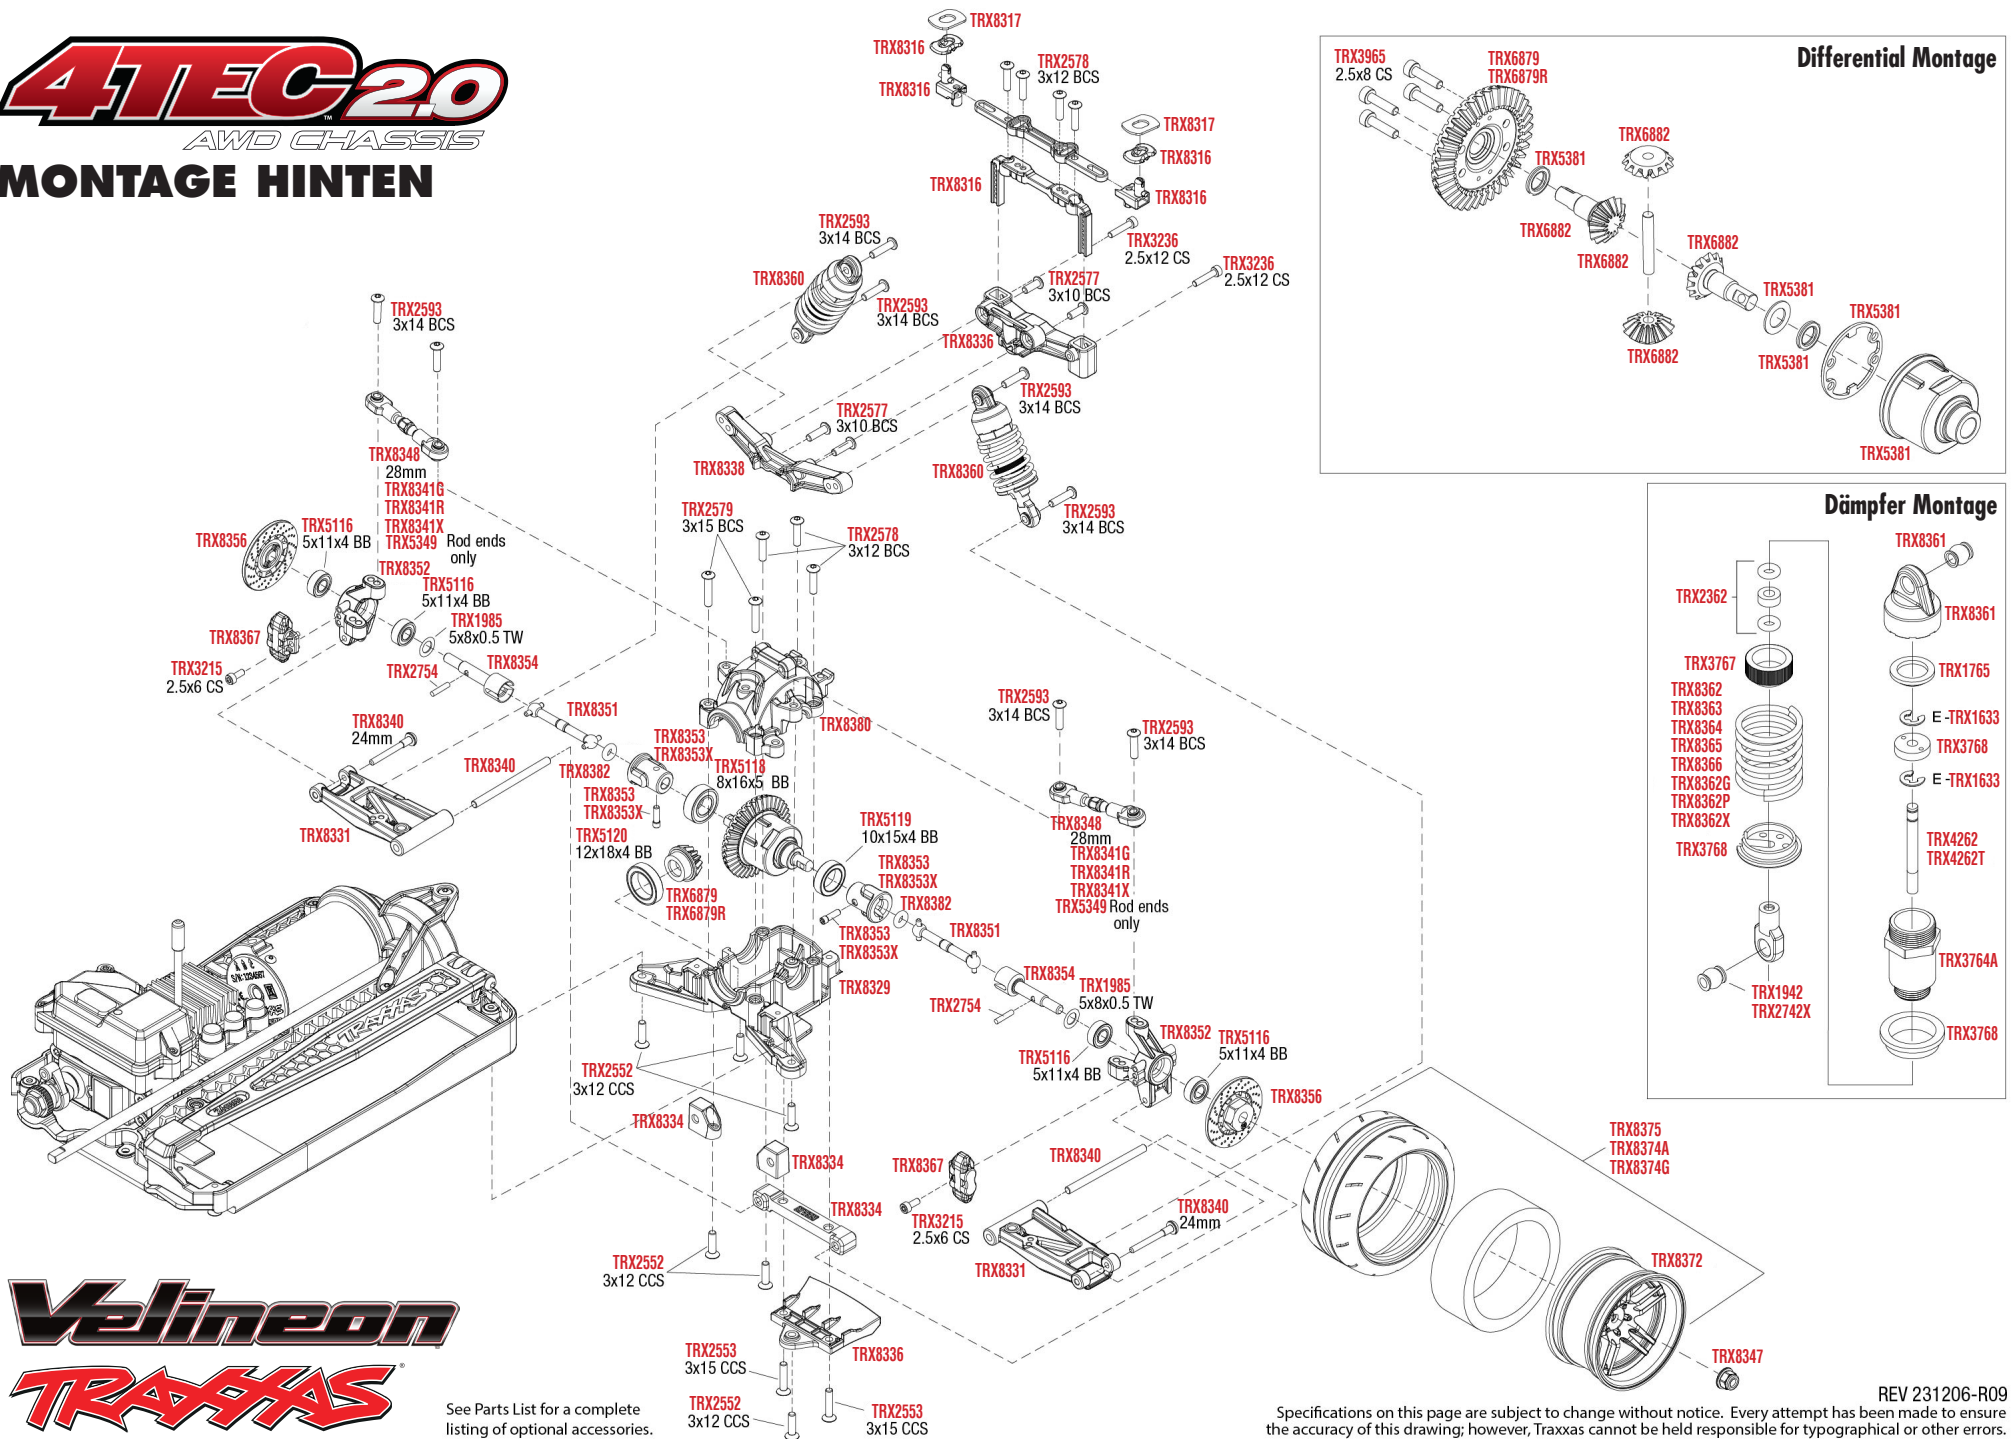

4TEC20

AWD CHASSIS

CHASSIS MONTAGE

Velineon

Servo Saver Montage

Servo Horn Position

See Parts List for a complete listing of optional accessories.

Specifications on this page are subject to change without notice. Every attempt has been made to ensure the accuracy of this drawing; however, Traxxas cannot be held responsible for typographical or other errors.

REV 231206-R09

TRAXXAS

4TEC20

AWD CHASSIS

MONTAGE HINTEN

See Parts List for a complete listing of optional accessories.

REV 231206-R09
 Specifications on this page are subject to change without notice. Every attempt has been made to ensure the accuracy of this drawing; however, Traxxas cannot be held responsible for typographical or other errors.