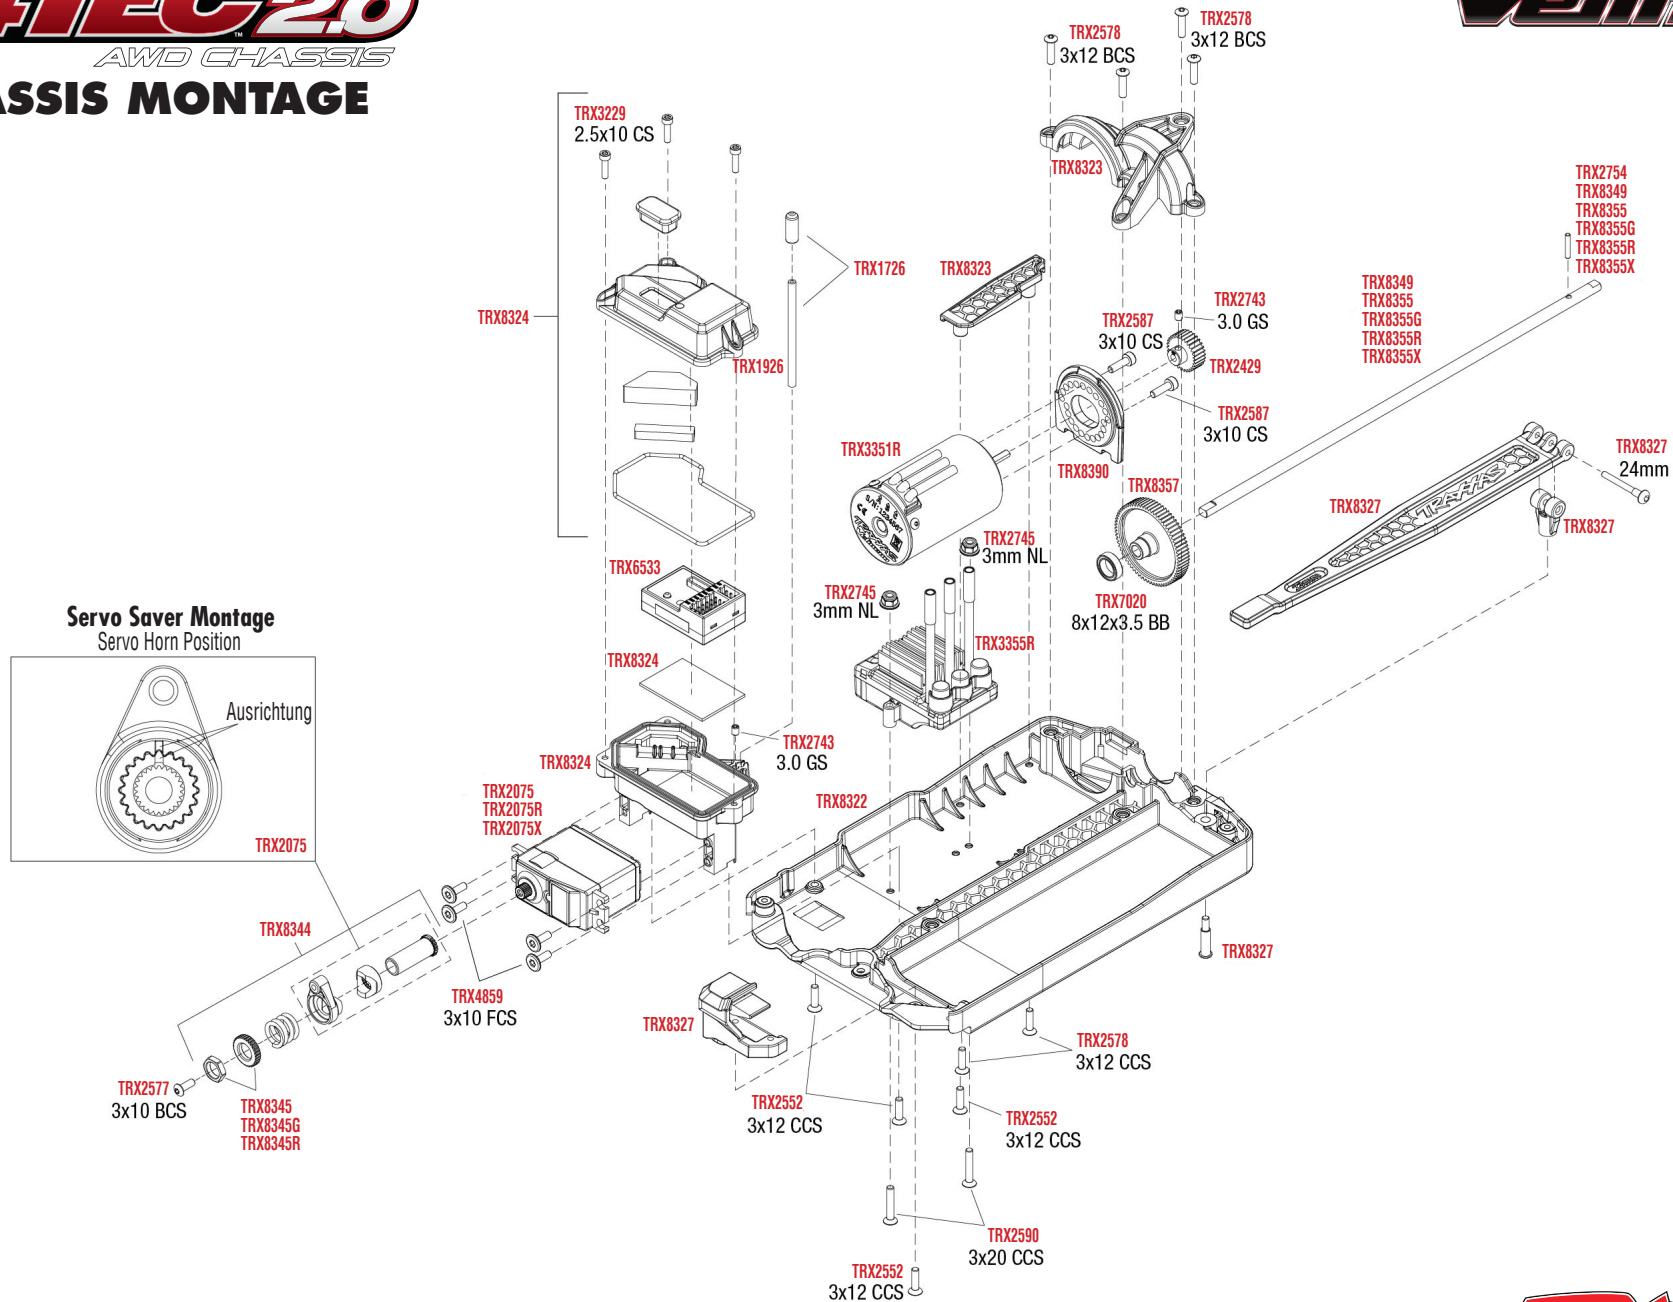

4TEC20

AWD CHASSIS

CHASSIS MONTAGE

Velineon

Servo Saver Montage

Servo Horn Position

See Parts List for a complete listing of optional accessories.

Specifications on this page are subject to change without notice. Every attempt has been made to ensure the accuracy of this drawing; however, Traxxas cannot be held responsible for typographical or other errors.

REV 231206-R09

TRAXXAS

4TEC20

AWD CHASSIS

MONTAGE HINTEN

See Parts List for a complete listing of optional accessories.

REV 231206-R09
 Specifications on this page are subject to change without notice. Every attempt has been made to ensure the accuracy of this drawing; however, Traxxas cannot be held responsible for typographical or other errors.