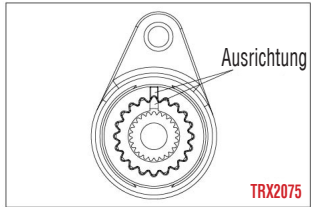

4TEC20

AWD CHASSIS

CHASSIS MONTAGE

Velineon

Servo Saver Montage

Servo Horn Position

See Parts List for a complete listing of optional accessories.

Specifications on this page are subject to change without notice. Every attempt has been made to ensure the accuracy of this drawing; however, Traxxas cannot be held responsible for typographical or other errors.

REV 231206-R09

TRAXXAS

4TEC20

AWD CHASSIS

MONTAGE HINTEN

See Parts List for a complete listing of optional accessories.

REV 231206-R09
 Specifications on this page are subject to change without notice. Every attempt has been made to ensure the accuracy of this drawing; however, Traxxas cannot be held responsible for typographical or other errors.