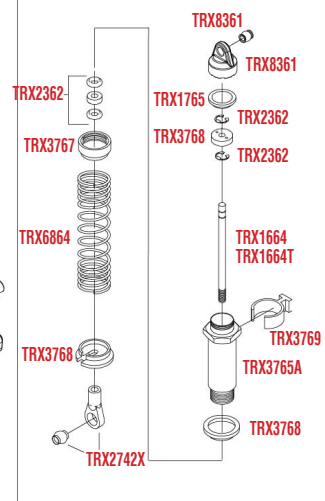

KAROSSERIE MONTAGE

See Parts List for a complete listing of optional accessories.

REV 231206-R01
Specifications on this page are subject to change without notice. Every attempt has been made to ensure the accuracy of this drawing; however, Traxxas cannot be held responsible for typographical or other errors.

Dämpfer Montage

REV 231206-R01
See Parts List for a complete listing of optional accessories.

Specifications on this page are subject to change without notice. Every attempt has been made to ensure the accuracy of this drawing; however, Traxxas cannot be held responsible for typographical or other errors.

Montage Differential vorne

 TRX6788	 TRX6845X * Mit dem Rand nach oben einbauen.
-------------	---

MONTAGE HINTEN

See Parts List for a complete listing of optional accessories.

MONTAGE CHASSIS

Servo Horn Position