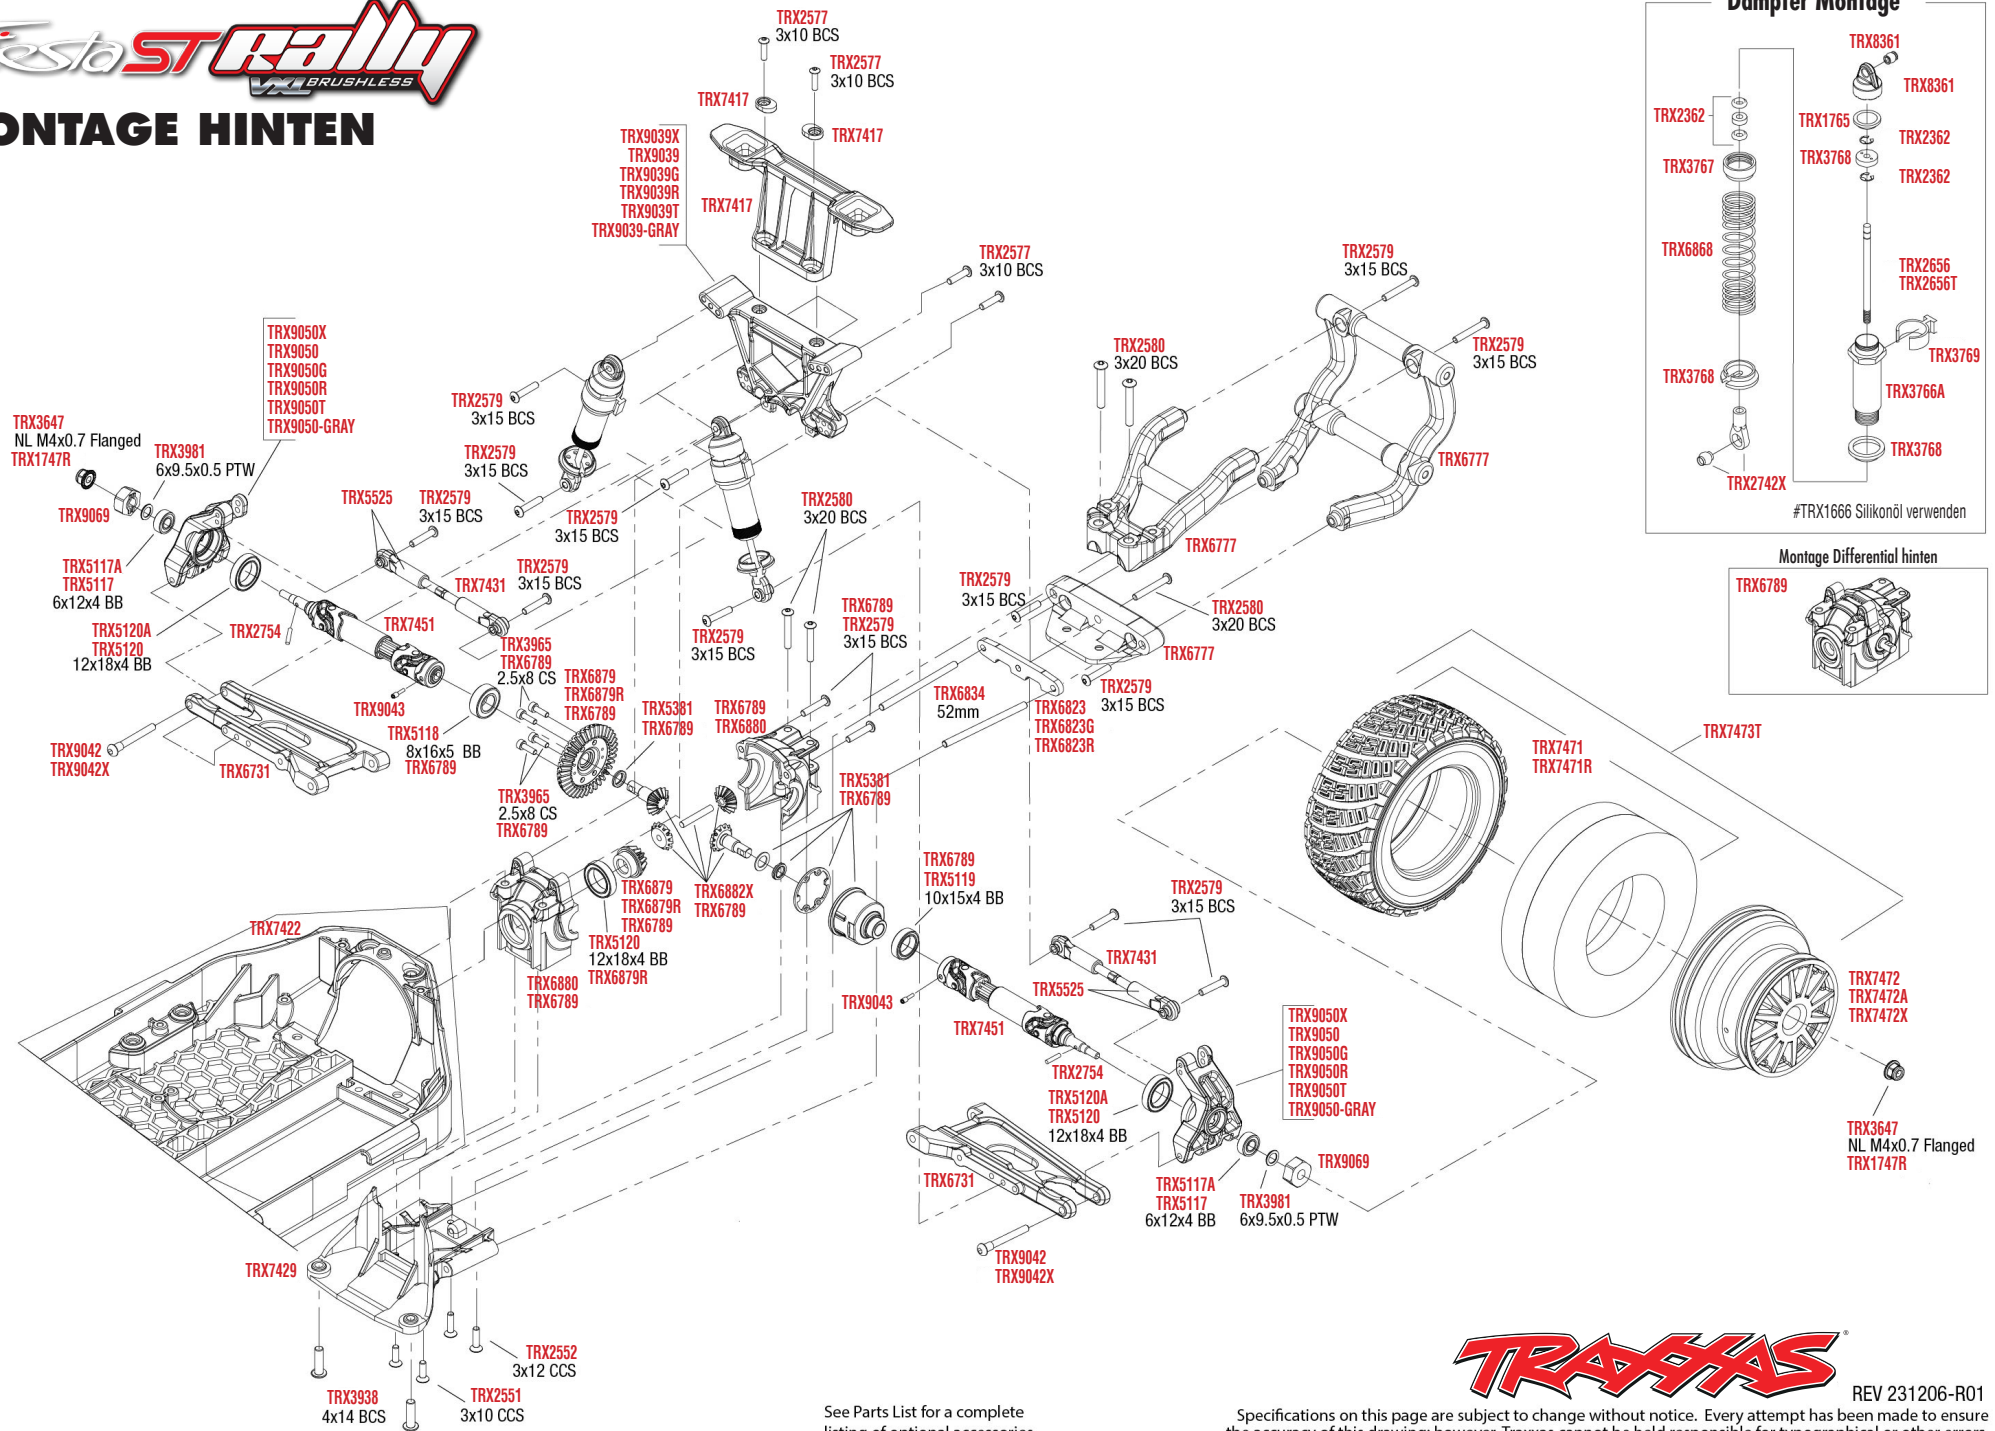

Dämpfer Montage

REV 231206-R01
See Parts List for a complete listing of optional accessories.

Specifications on this page are subject to change without notice. Every attempt has been made to ensure the accuracy of this drawing; however, Traxxas cannot be held responsible for typographical or other errors.

Montage Differential vorne

 TRX6788	 TRX6845X * Mit dem Rand nach oben einbauen.
-------------	---

MONTAGE HINTEN

See Parts List for a complete listing of optional accessories.

MONTAGE CHASSIS

Servo Horn Position