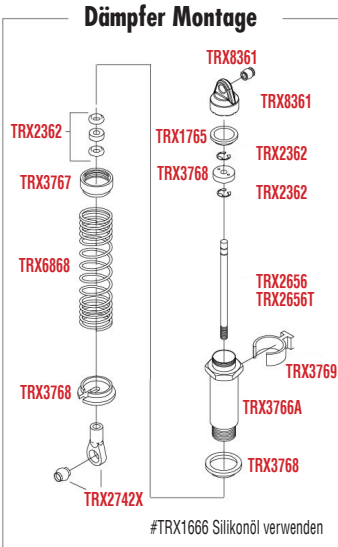

KAROSSERIE MONTAGE

See Parts List for a complete listing of optional accessories.

REV 231206-R01
Specifications on this page are subject to change without notice. Every attempt has been made to ensure the accuracy of this drawing; however, Traxxas cannot be held responsible for typographical or other errors.

Dämpfer Montage

REV 231206-R01
See Parts List for a complete listing of optional accessories.

Specifications on this page are subject to change without notice. Every attempt has been made to ensure the accuracy of this drawing; however, Traxxas cannot be held responsible for typographical or other errors.

Montage Differential vorne

 TRX6788	 TRX6845X * Mit dem Rand nach oben einbauen.
-------------	---

MONTAGE HINTEN

See Parts List for a complete listing of optional accessories.

MONTAGE CHASSIS

Servo Horn Position