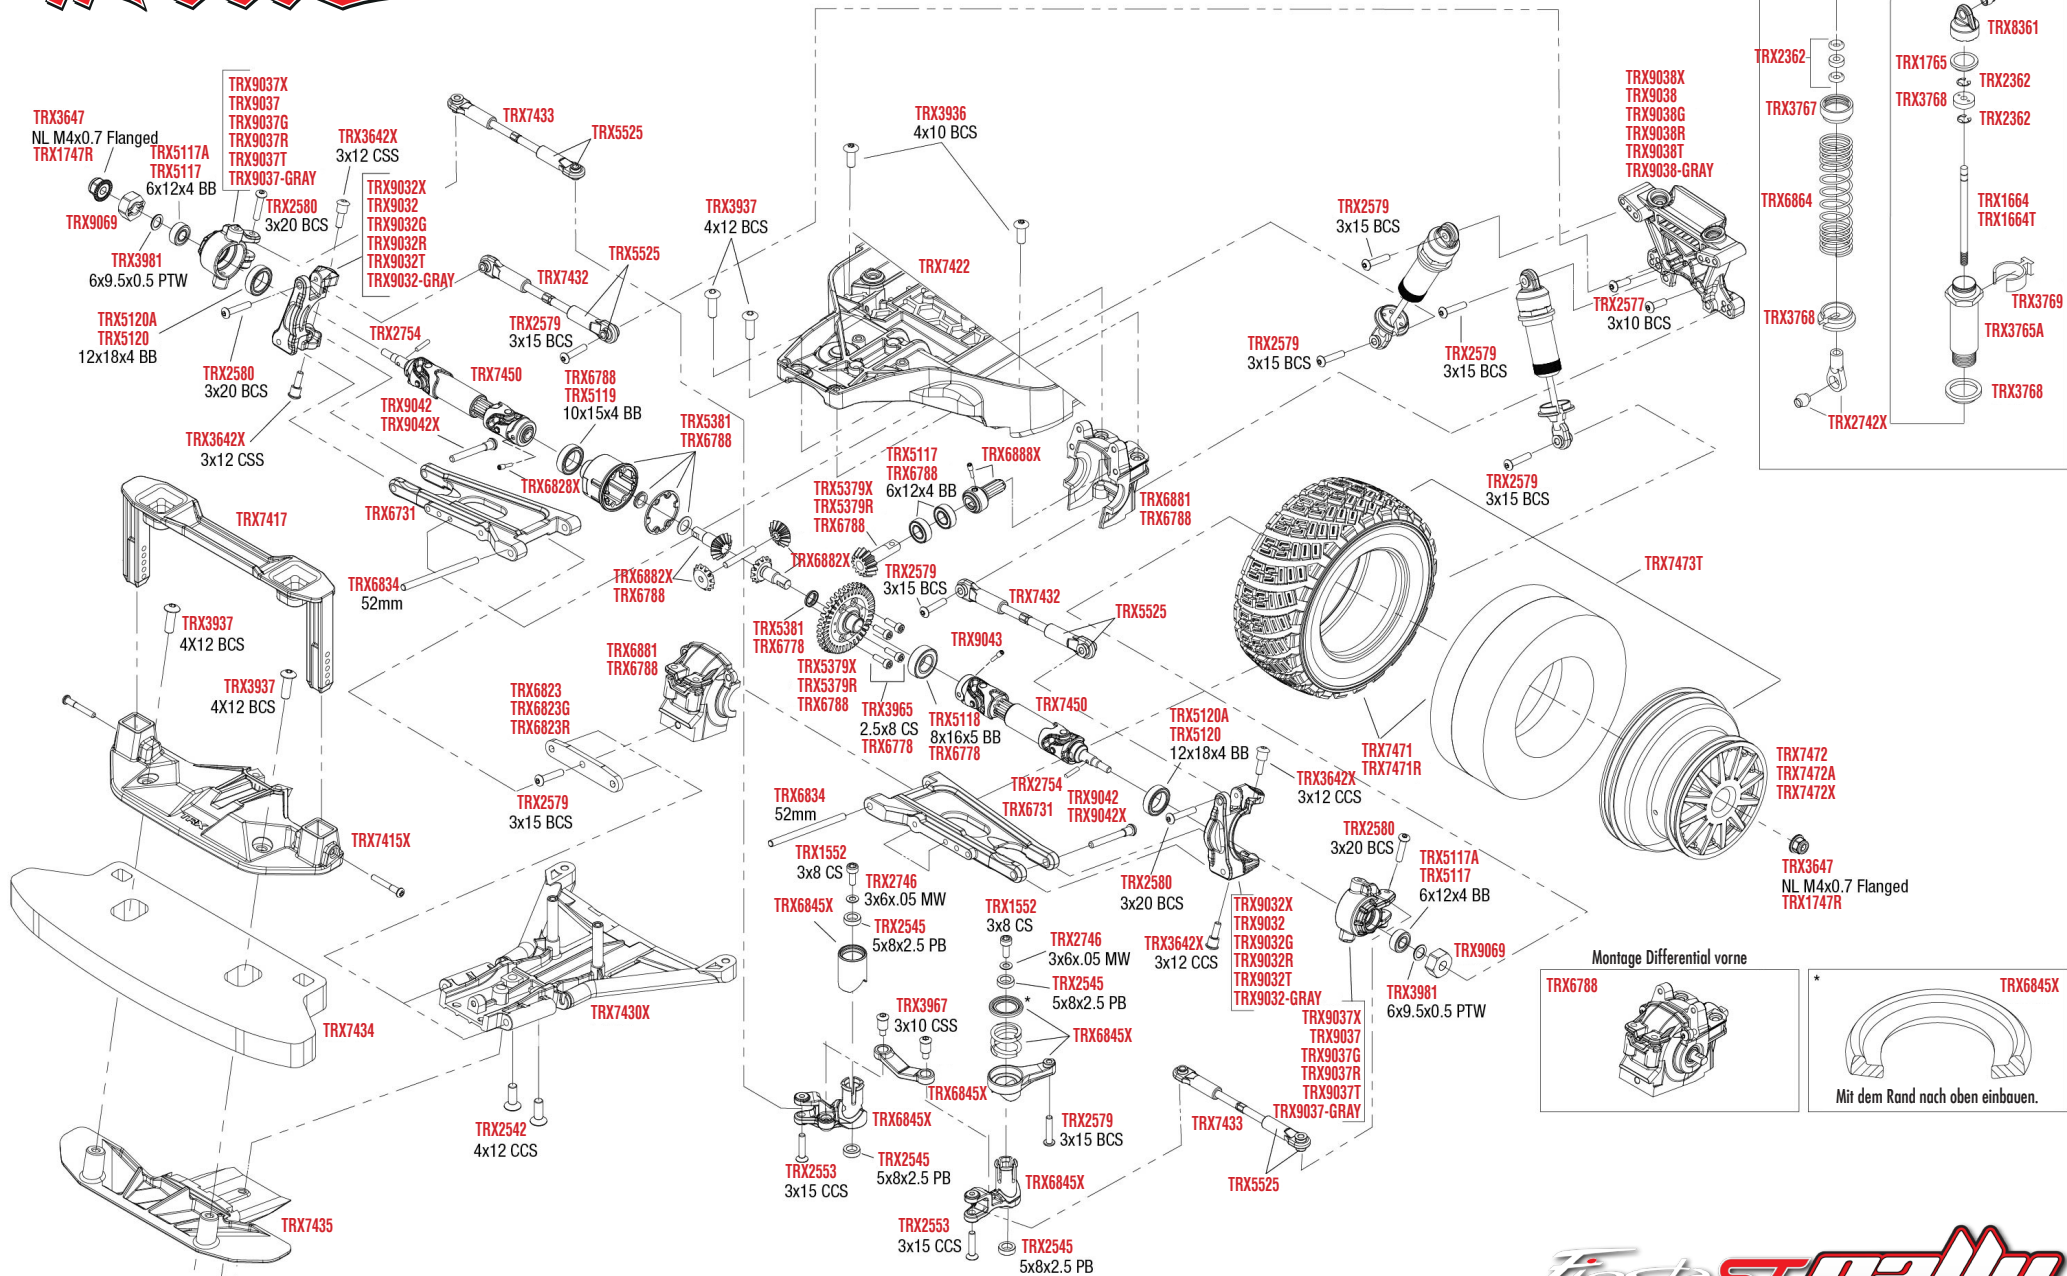

KAROSSERIE MONTAGE

See Parts List for a complete listing of optional accessories.

REV 231206-R01
Specifications on this page are subject to change without notice. Every attempt has been made to ensure the accuracy of this drawing; however, Traxxas cannot be held responsible for typographical or other errors.

Dämpfer Montage

REV 231206-R01
See Parts List for a complete listing of optional accessories.

Specifications on this page are subject to change without notice. Every attempt has been made to ensure the accuracy of this drawing; however, Traxxas cannot be held responsible for typographical or other errors.

Montage Differential vorne

 TRX6788	 TRX6845X * Mit dem Rand nach oben einbauen.
-------------	---

MONTAGE HINTEN

See Parts List for a complete listing of optional accessories.

MONTAGE CHASSIS

Servo Horn Position