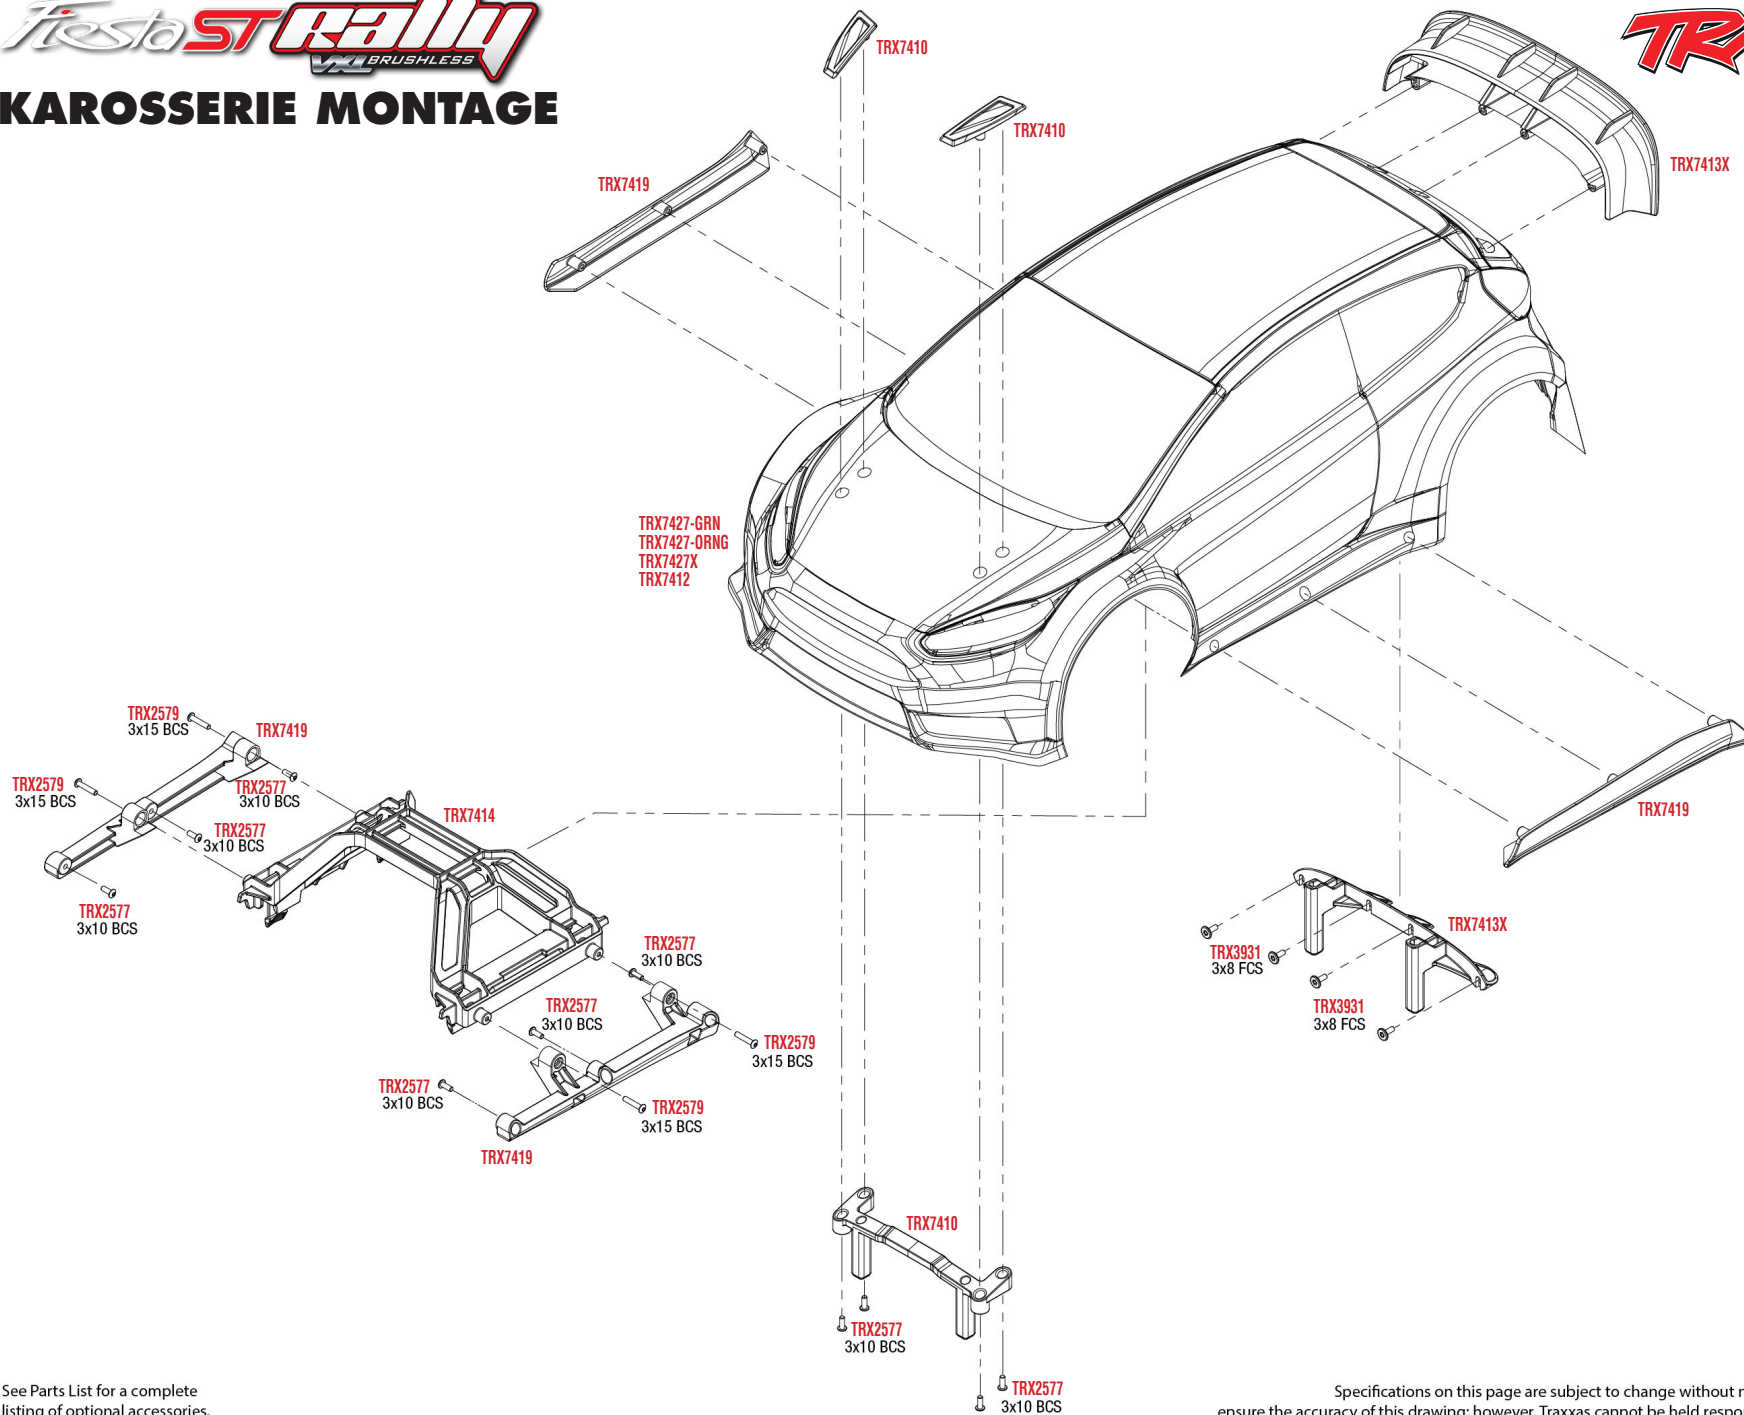

KAROSSERIE MONTAGE

See Parts List for a complete listing of optional accessories.

REV 231206-R01
Specifications on this page are subject to change without notice. Every attempt has been made to ensure the accuracy of this drawing; however, Traxxas cannot be held responsible for typographical or other errors.

Dämpfer Montage

REV 231206-R01
See Parts List for a complete listing of optional accessories.

Specifications on this page are subject to change without notice. Every attempt has been made to ensure the accuracy of this drawing; however, Traxxas cannot be held responsible for typographical or other errors.

Montage Differential vorne

 TRX6788	 TRX6845X * Mit dem Rand nach oben einbauen.
-------------	---

MONTAGE HINTEN

See Parts List for a complete listing of optional accessories.

MONTAGE CHASSIS

Servo Horn Position