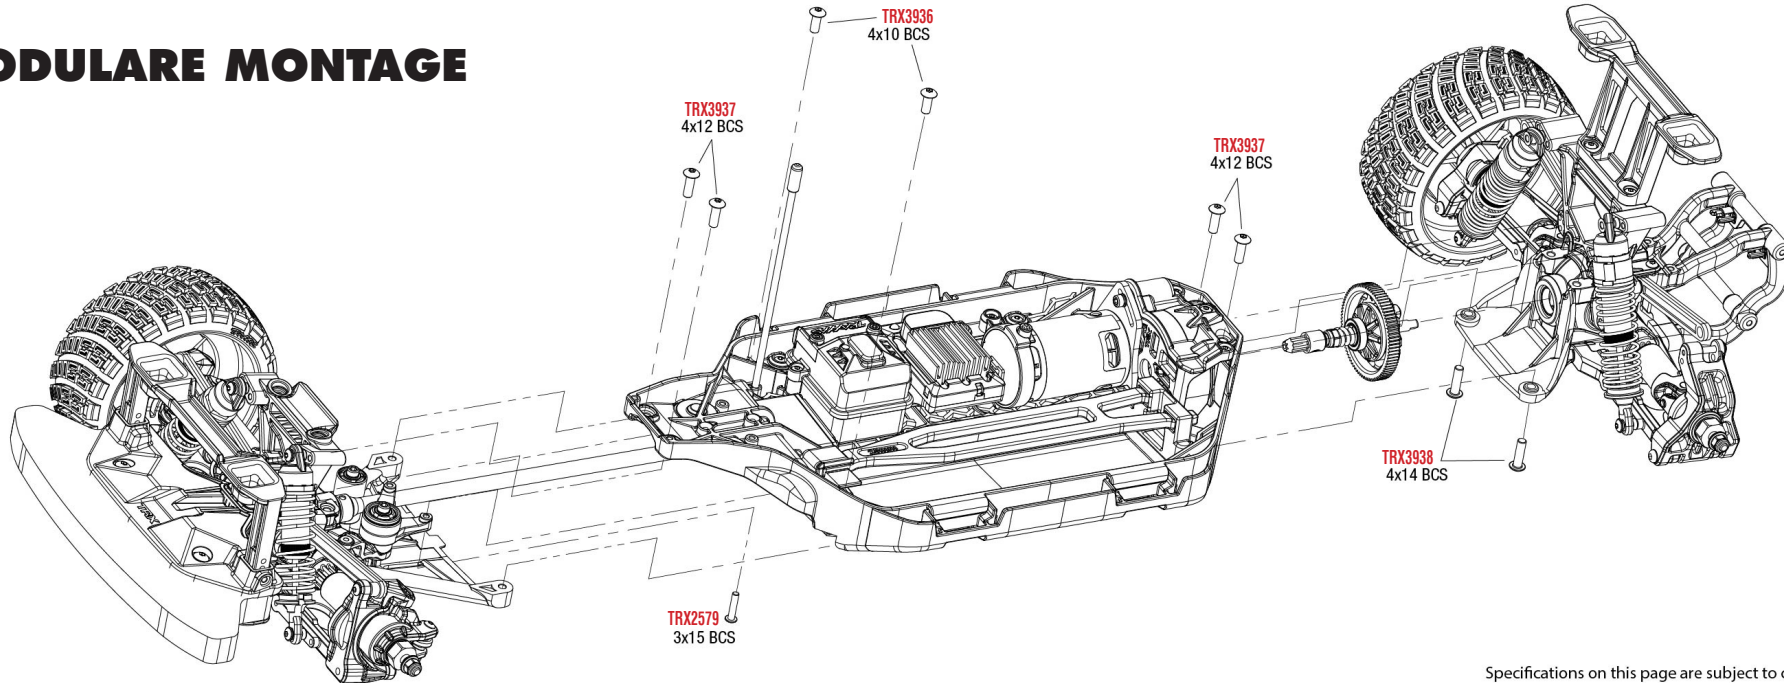

MODULARE MONTAGE