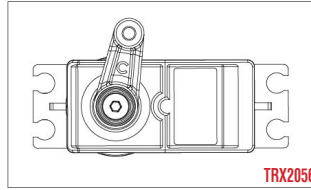

KAROSSERIE MONTAGE

See Parts List for a complete listing of optional accessories.

REV 231206-R01
Specifications on this page are subject to change without notice. Every attempt has been made to ensure the accuracy of this drawing; however, Traxxas cannot be held responsible for typographical or other errors.

MONTAGE CHASSIS

Servo Horn Position

See Parts List for a complete listing of optional accessories.

Specifications on this page are subject to change without notice. Every attempt has been made to ensure the accuracy of this drawing; however, Traxxas cannot be held responsible for typographical or other errors.

Fiesta **STRAIGHT** BRUSHLESS

MONTAGE ANTRIEB

TRAXXAS

See Parts List for a complete listing of optional accessories.

REV 231206-R01
Specifications on this page are subject to change without notice. Every attempt has been made to ensure the accuracy of this drawing; however, Traxxas cannot be held responsible for typographical or other errors.