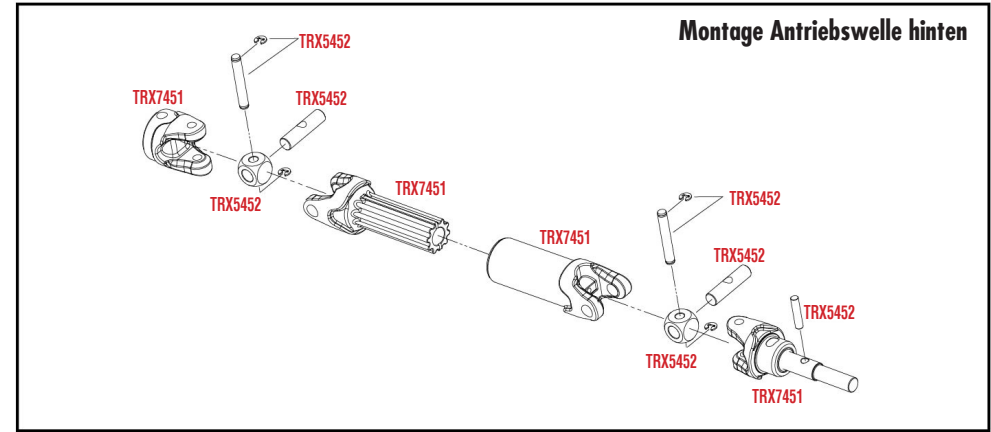

MONTAGE ANTRIEBSWELLEN