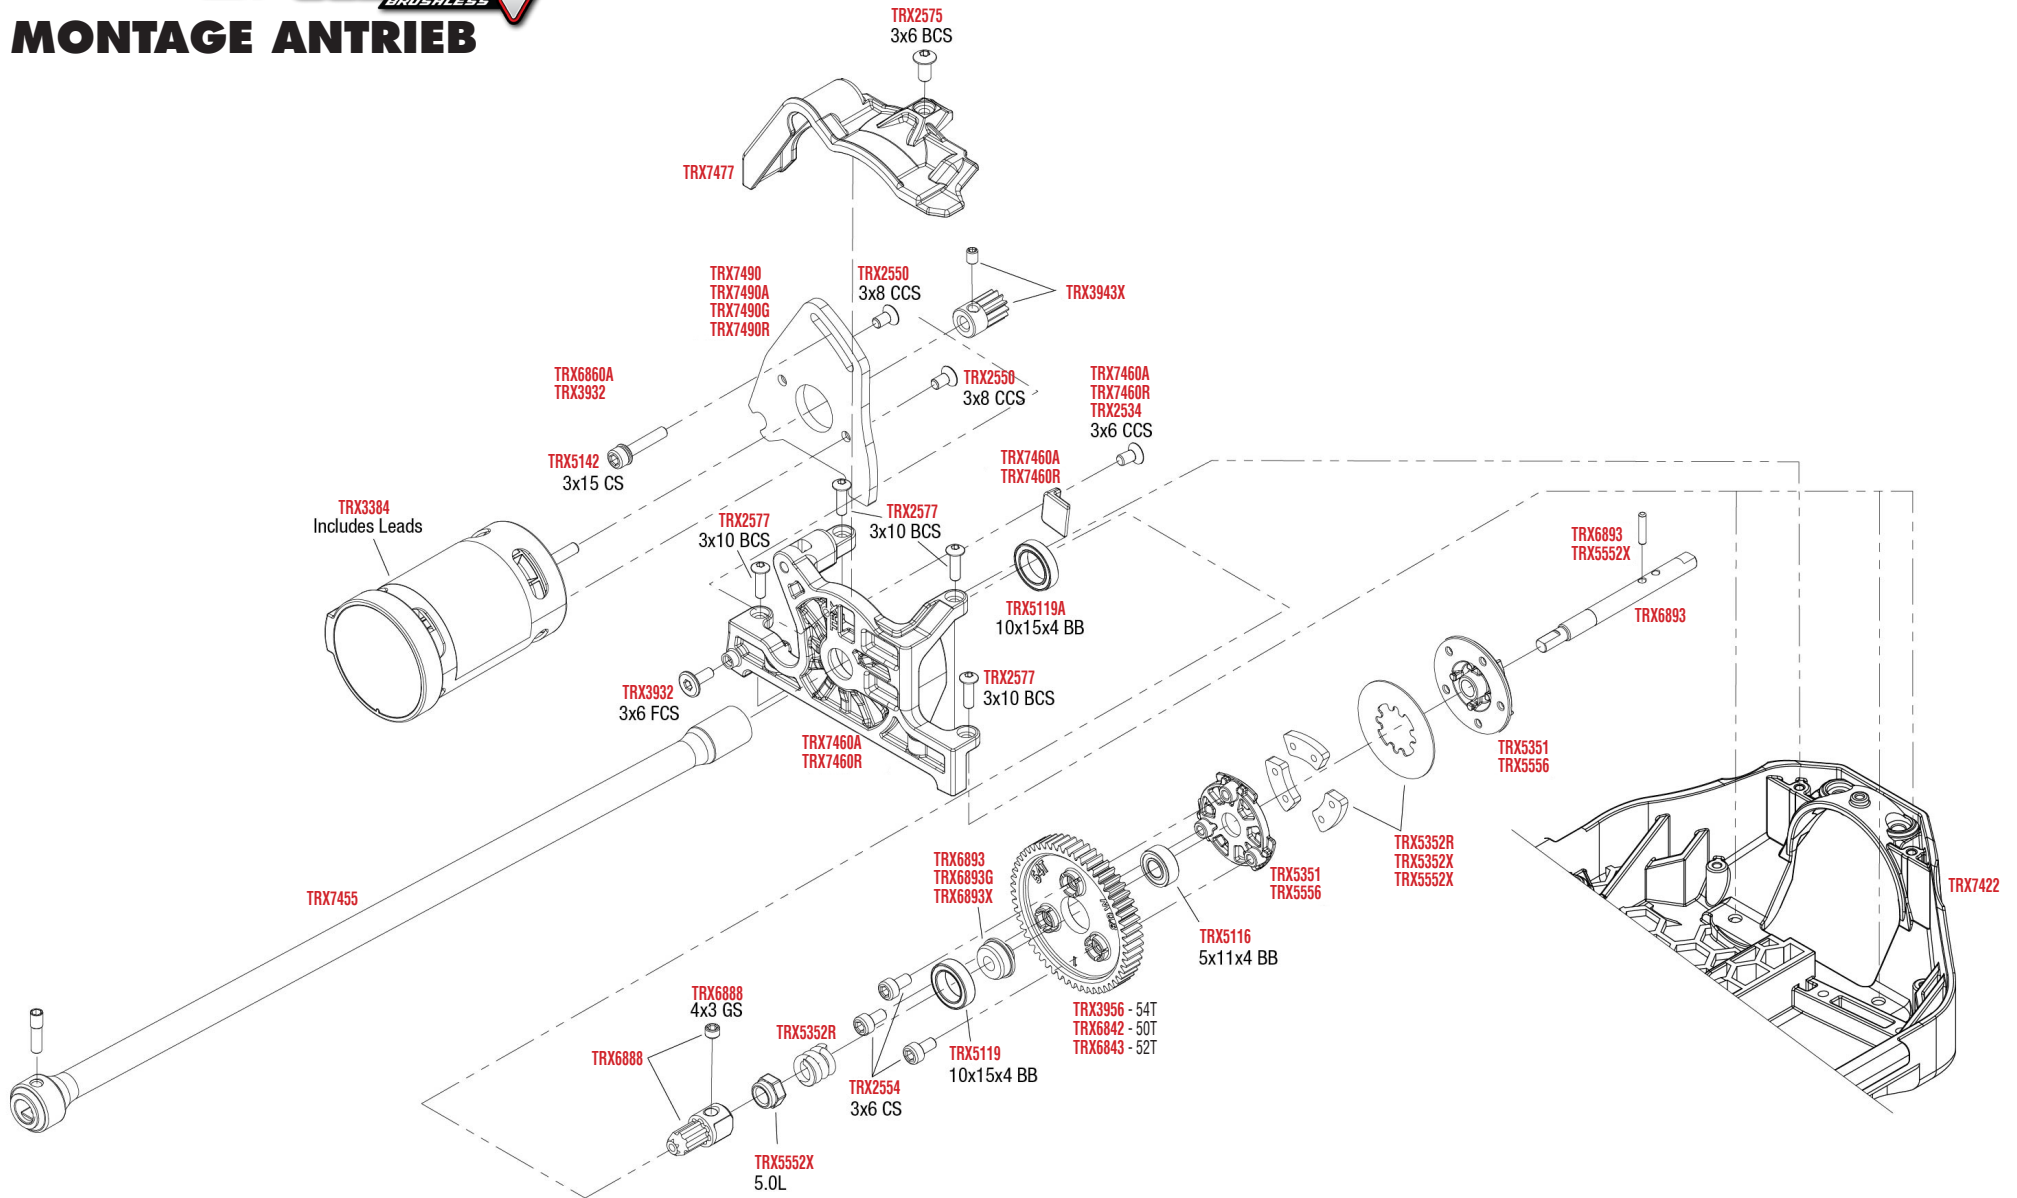

MONTAGE CHASSIS

Servo Horn Position

See Parts List for a complete listing of optional accessories.

Specifications on this page are subject to change without notice. Every attempt has been made to ensure the accuracy of this drawing; however, Traxxas cannot be held responsible for typographical or other errors.

Fiesta **STRAIGHT** BRUSHLESS

MONTAGE ANTRIEB

TRAXXAS

See Parts List for a complete listing of optional accessories.

REV 231206-R01
Specifications on this page are subject to change without notice. Every attempt has been made to ensure the accuracy of this drawing; however, Traxxas cannot be held responsible for typographical or other errors.