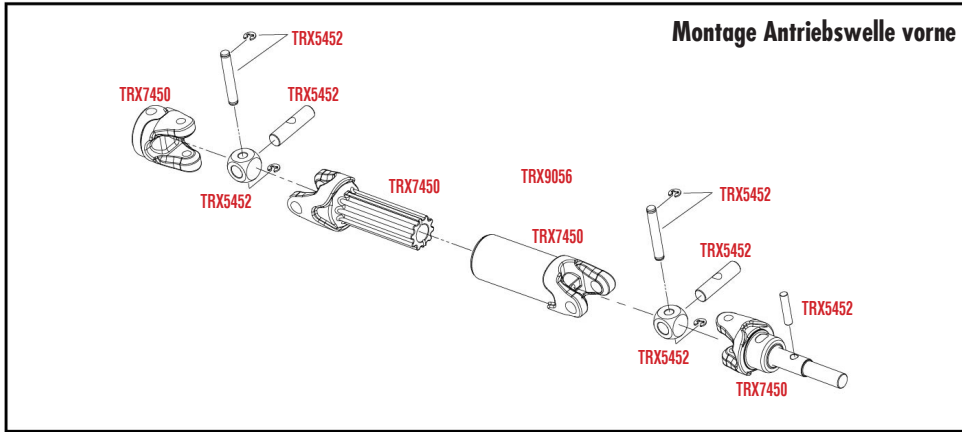

MONTAGE ANTRIEBSWELLEN