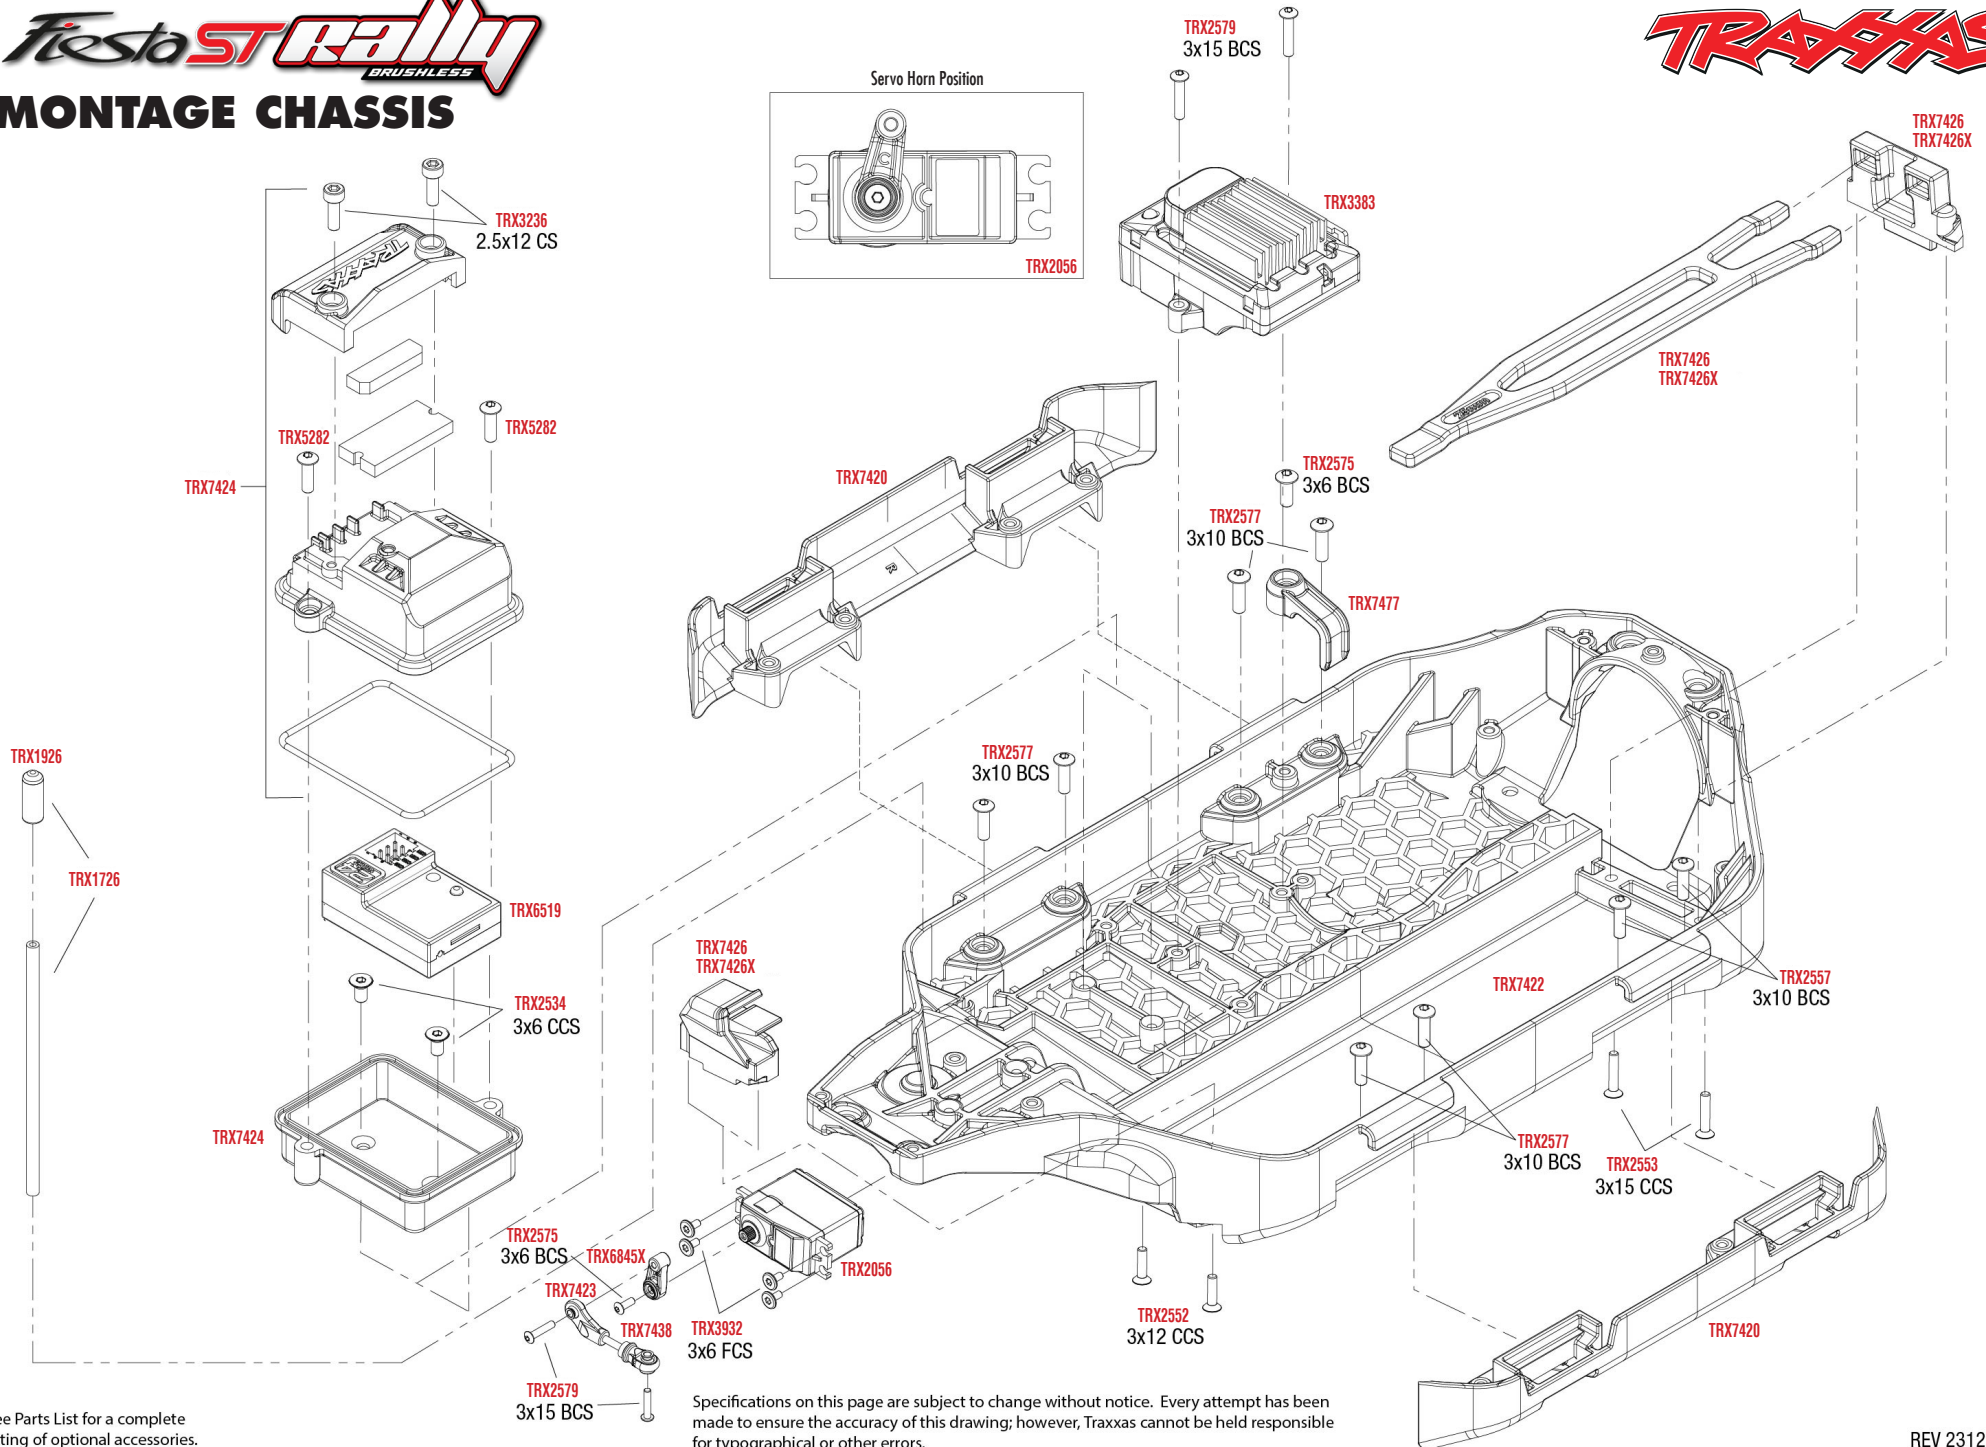

KAROSSERIE MONTAGE

See Parts List for a complete listing of optional accessories.

REV 231206-R01
Specifications on this page are subject to change without notice. Every attempt has been made to ensure the accuracy of this drawing; however, Traxxas cannot be held responsible for typographical or other errors.

MONTAGE CHASSIS

Servo Horn Position

See Parts List for a complete listing of optional accessories.

Specifications on this page are subject to change without notice. Every attempt has been made to ensure the accuracy of this drawing; however, Traxxas cannot be held responsible for typographical or other errors.

Fiesta **STRAIGHT** BRUSHLESS

MONTAGE ANTRIEB

TRAXXAS

See Parts List for a complete listing of optional accessories.

REV 231206-R01
Specifications on this page are subject to change without notice. Every attempt has been made to ensure the accuracy of this drawing; however, Traxxas cannot be held responsible for typographical or other errors.