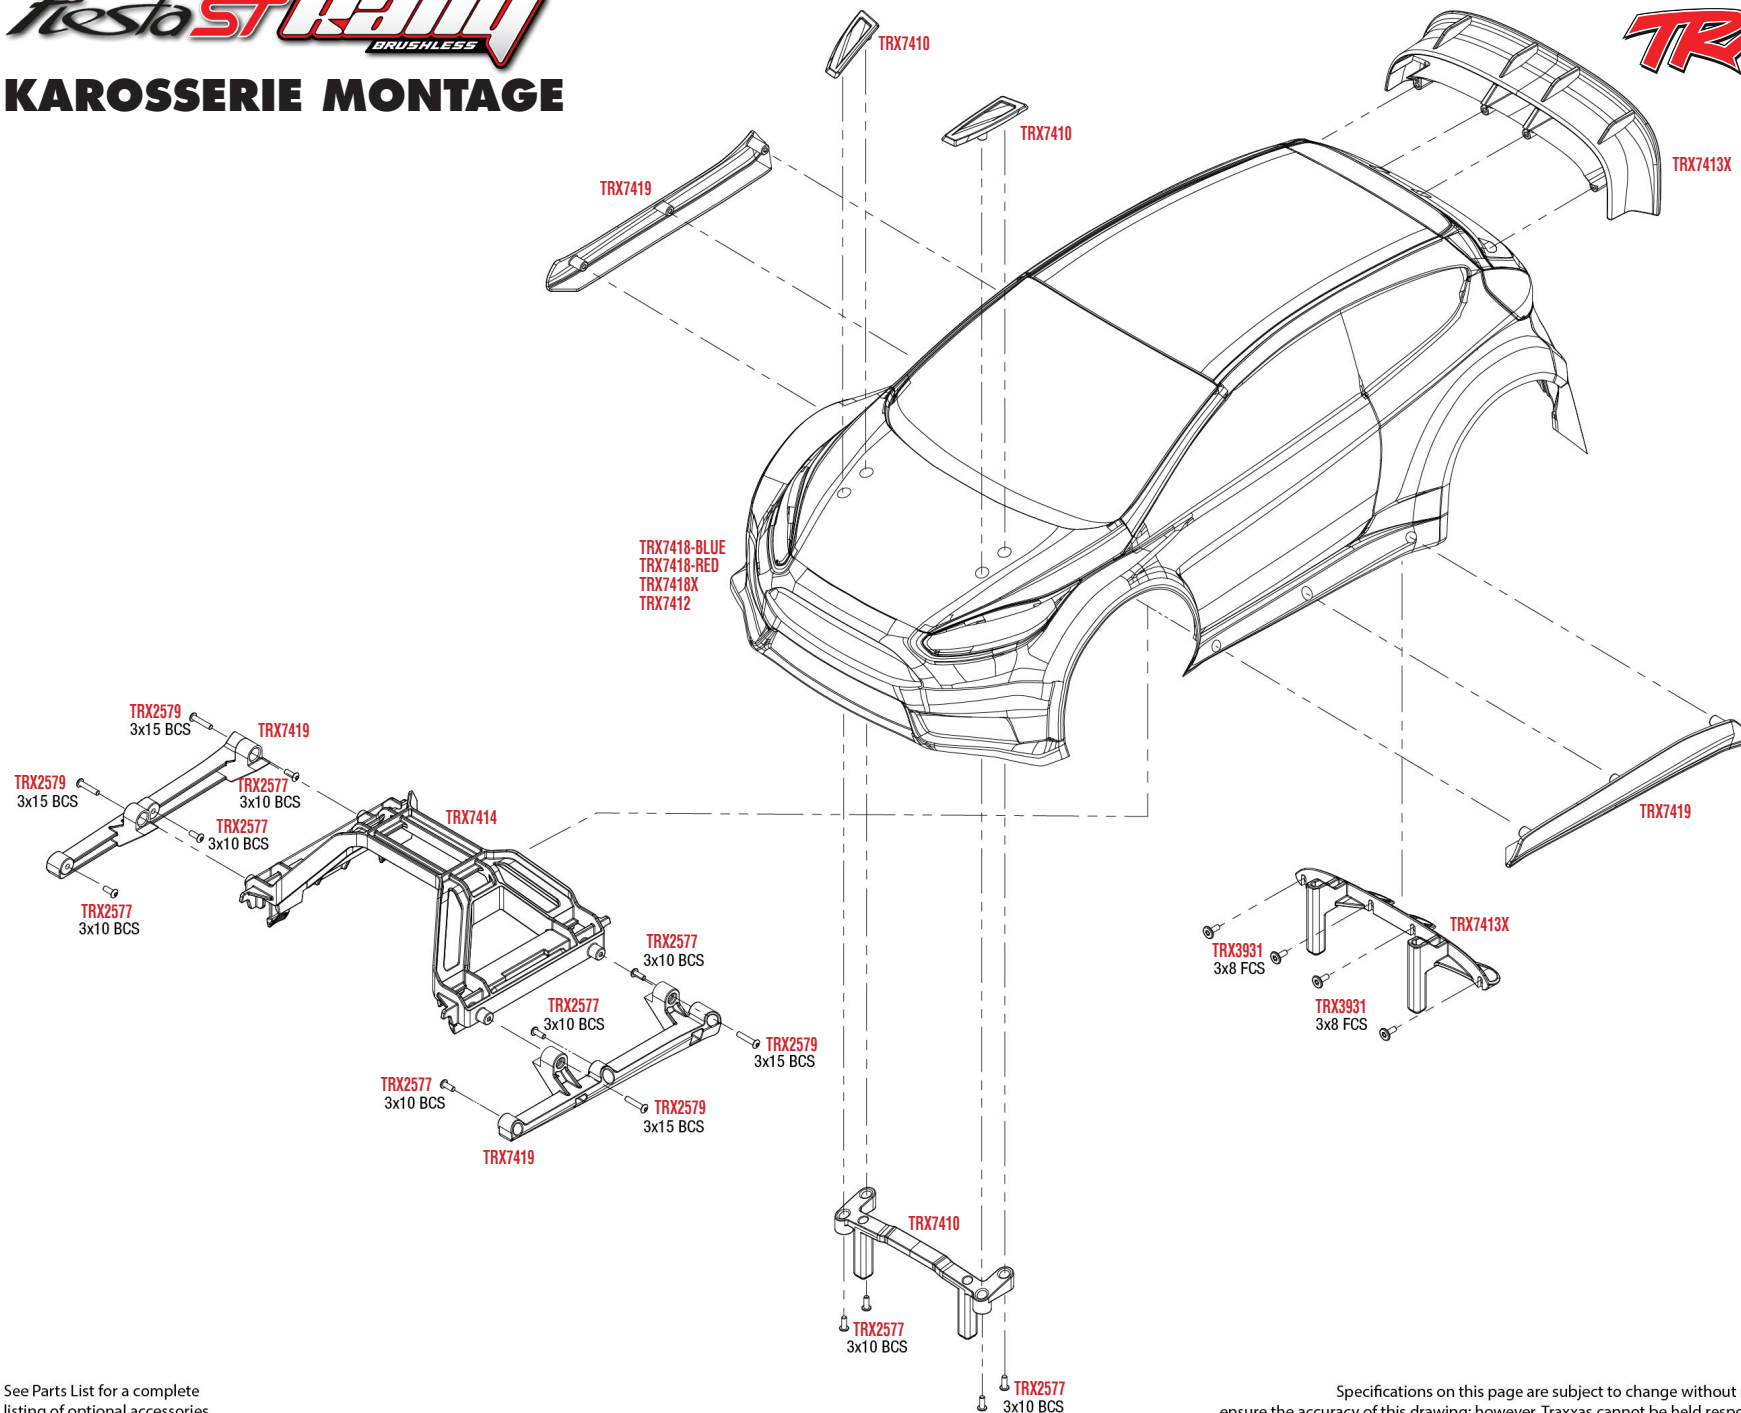

KAROSSERIE MONTAGE

See Parts List for a complete listing of optional accessories.

REV 231206-R01
Specifications on this page are subject to change without notice. Every attempt has been made to ensure the accuracy of this drawing; however, Traxxas cannot be held responsible for typographical or other errors.

MONTAGE CHASSIS

Servo Horn Position

See Parts List for a complete listing of optional accessories.

Specifications on this page are subject to change without notice. Every attempt has been made to ensure the accuracy of this drawing; however, Traxxas cannot be held responsible for typographical or other errors.

Fiesta **STRAIGHT** BRUSHLESS

MONTAGE ANTRIEB

TRAXXAS

See Parts List for a complete listing of optional accessories.

REV 231206-R01
Specifications on this page are subject to change without notice. Every attempt has been made to ensure the accuracy of this drawing; however, Traxxas cannot be held responsible for typographical or other errors.