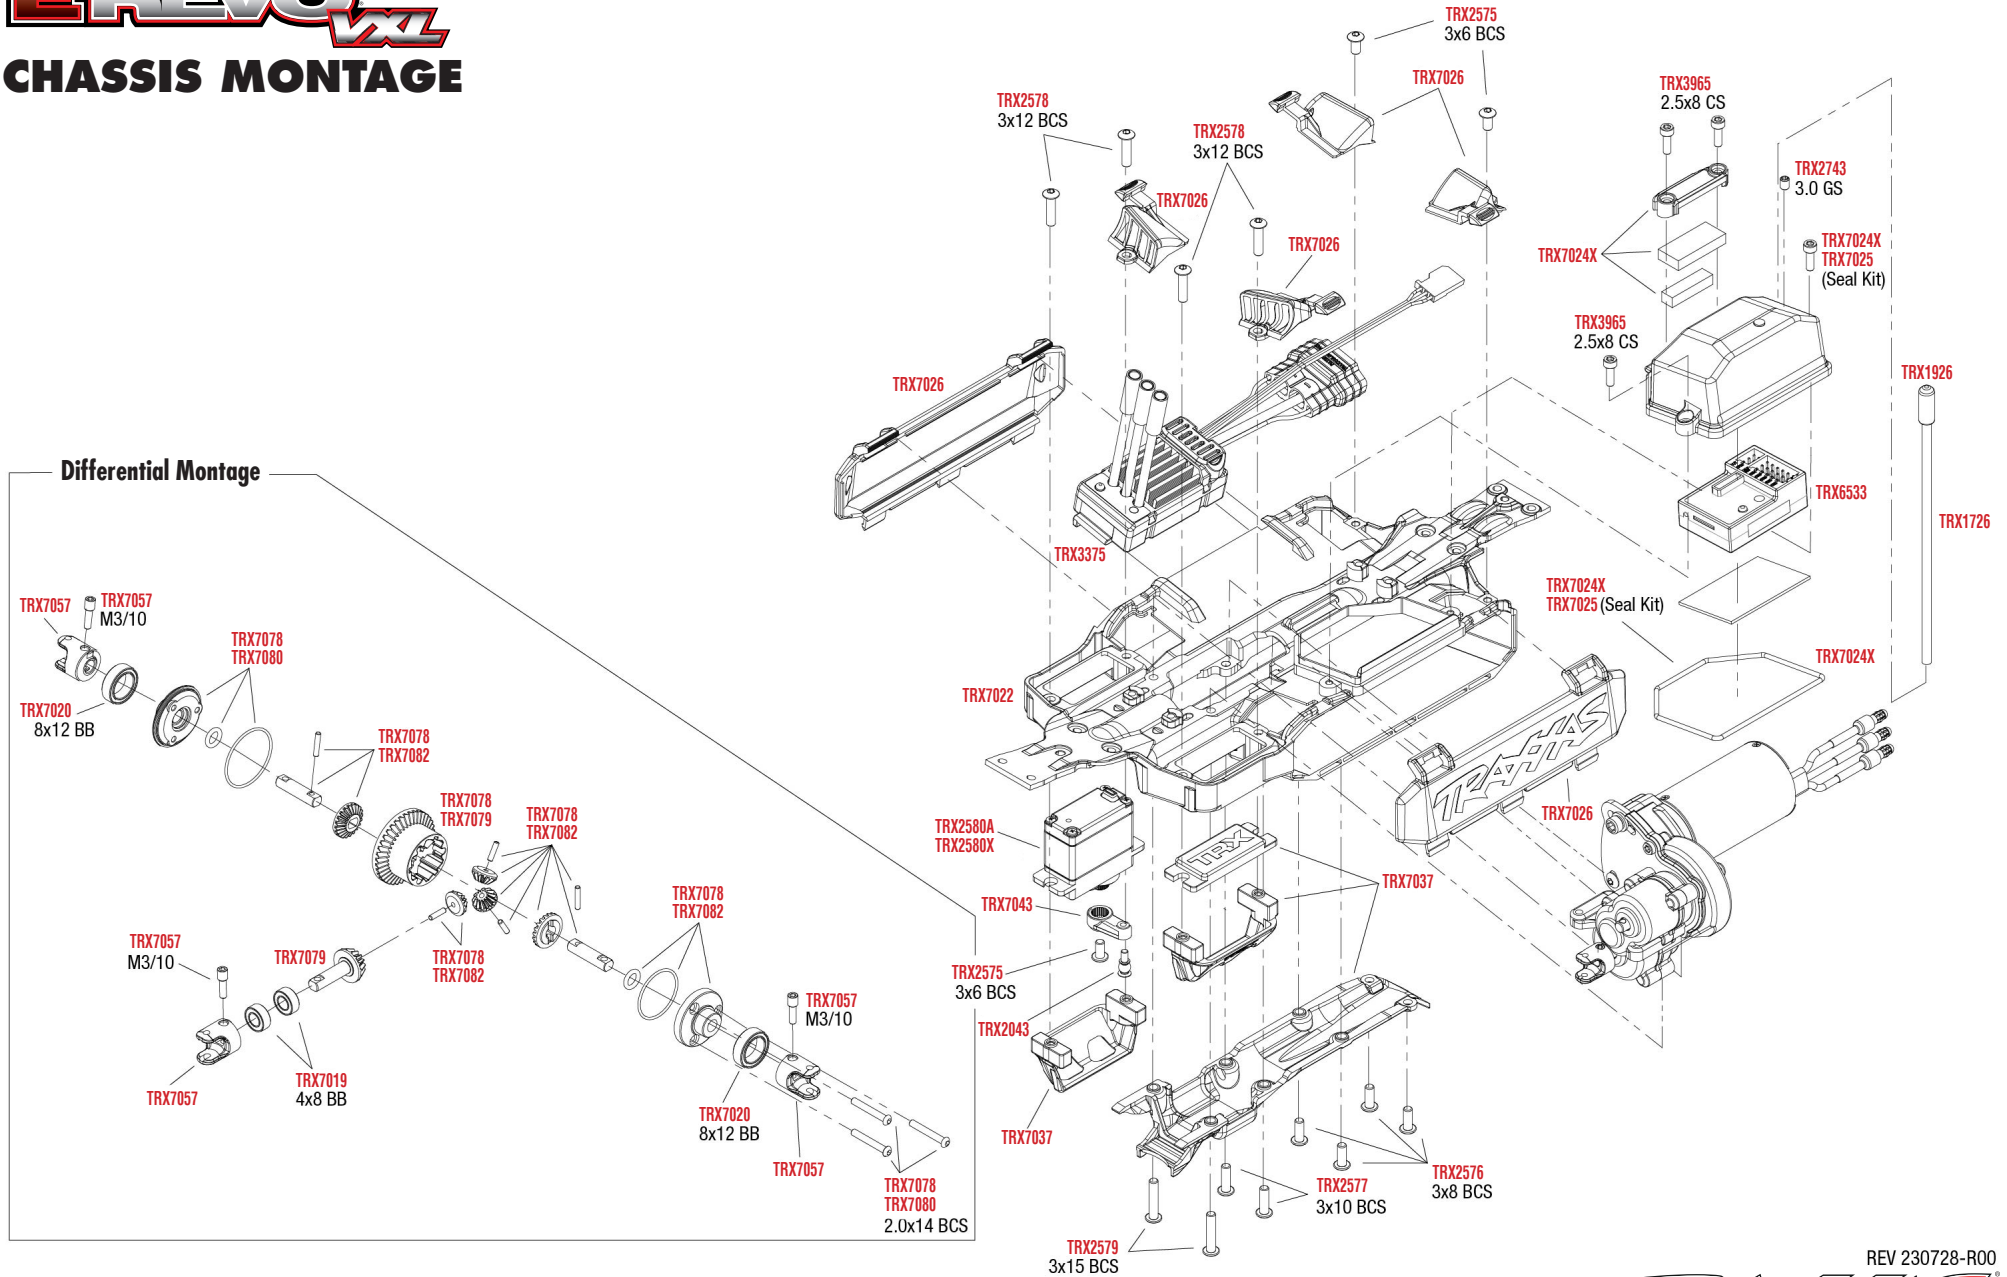

REV 230728-R00
 Specifications on this page are subject to change without notice. Every attempt has been made to ensure the accuracy of this drawing; however, Traxxas cannot be held responsible for typographical or other errors.

See Parts List for a complete listing of optional accessories.

1/16 EREVO VXL

CHASSIS MONTAGE

Specifications on this page are subject to change without notice. Every attempt has been made to ensure the accuracy of this drawing; however, Traxxas cannot be held responsible for typographical or other errors.

See Parts List for a complete listing of optional accessories.

DÄMPFER MONTAGE

ANTRIEBSWELLEN MONTAGE

Specifications on this page are subject to change without notice.
Every attempt has been made to ensure the accuracy of this drawing; however, Traxxas cannot be held responsible for typographical or other errors. See Parts List for a complete listing of optional accessories.