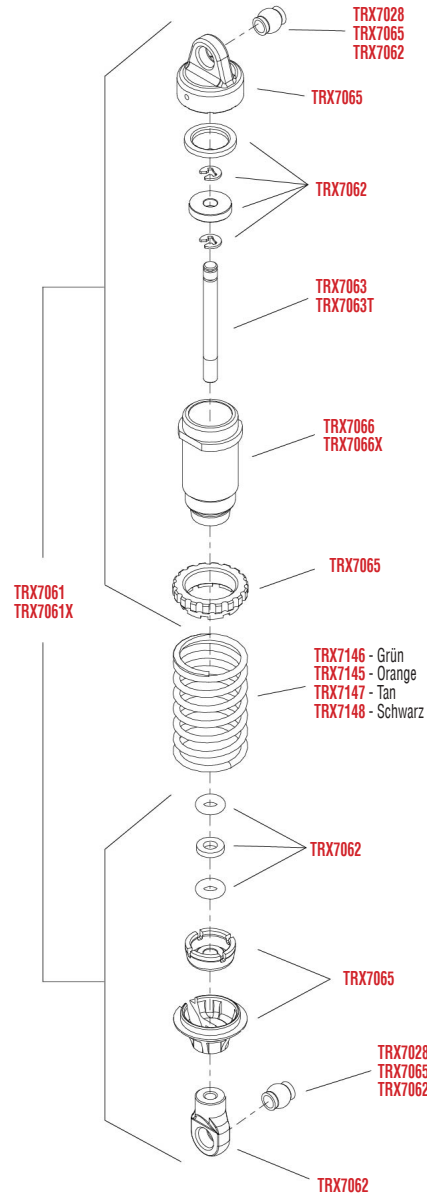

REV 230728-R00
 Specifications on this page are subject to change without notice. Every attempt has been made to ensure the accuracy of this drawing; however, Traxxas cannot be held responsible for typographical or other errors.

See Parts List for a complete listing of optional accessories.

1/16 EREVO VXL

CHASSIS MONTAGE

Specifications on this page are subject to change without notice. Every attempt has been made to ensure the accuracy of this drawing; however, Traxxas cannot be held responsible for typographical or other errors.

See Parts List for a complete listing of optional accessories.

DÄMPFER MONTAGE

ANTRIEBSWELLEN MONTAGE

Specifications on this page are subject to change without notice.
Every attempt has been made to ensure the accuracy of this drawing; however, Traxxas cannot be held responsible for typographical or other errors. See Parts List for a complete listing of optional accessories.