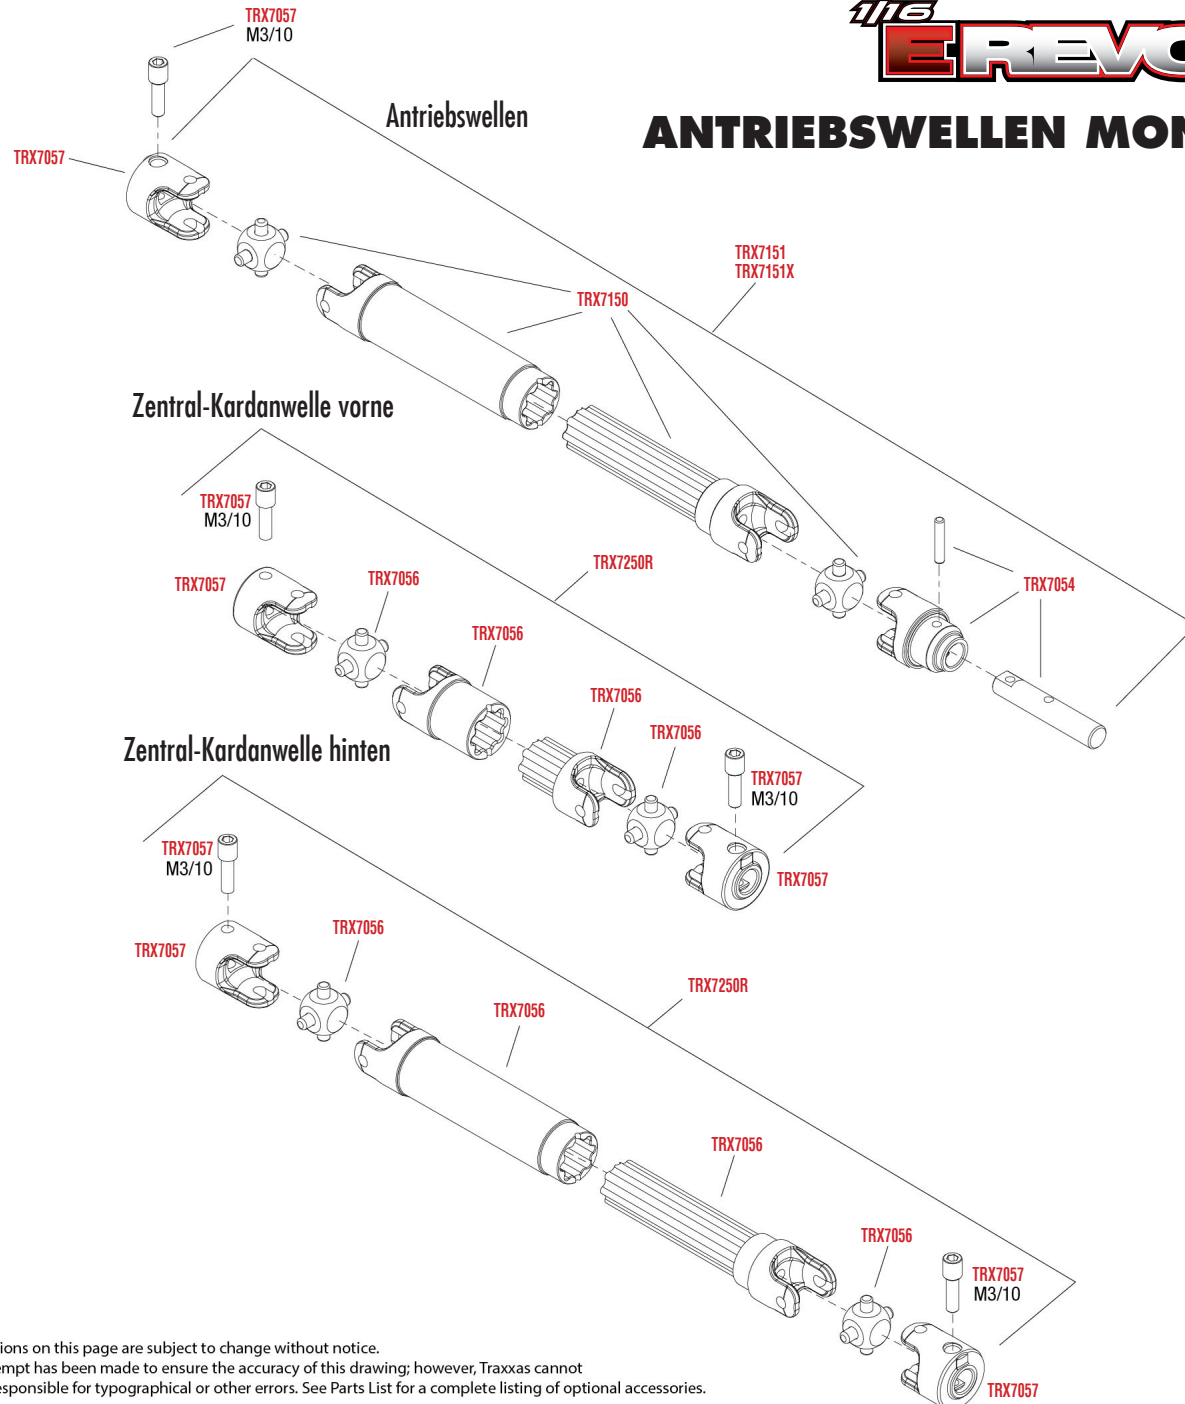

See Parts List for a complete listing of optional accessories.

1/16 EREVO VXL

CHASSIS MONTAGE

Specifications on this page are subject to change without notice. Every attempt has been made to ensure the accuracy of this drawing; however, Traxxas cannot be held responsible for typographical or other errors.

See Parts List for a complete listing of optional accessories.

DÄMPFER MONTAGE

ANTRIEBSWELLEN MONTAGE

Specifications on this page are subject to change without notice.
Every attempt has been made to ensure the accuracy of this drawing; however, Traxxas cannot be held responsible for typographical or other errors. See Parts List for a complete listing of optional accessories.