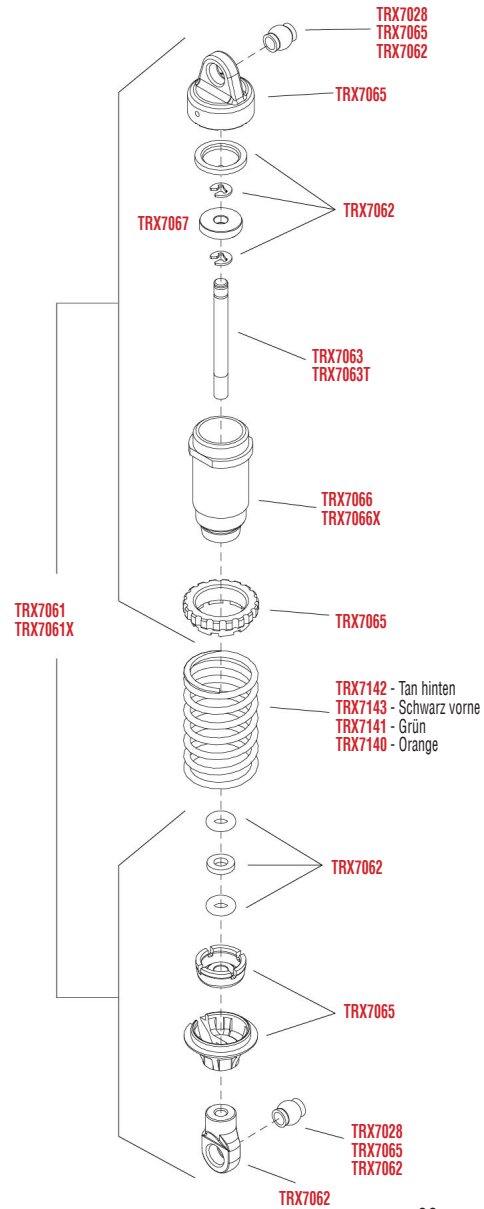

1/16 SLASH 44

MONTAGE VORNE

Specifications on this page are subject to change without notice. Every attempt has been made to ensure the accuracy of this drawing; however, Traxxas cannot be held responsible for typographical or other errors.

See Parts List for a complete listing of optional accessories.

1/16 SLASH 4x4

ANTRIEB MONTAGE

Komplett montiert erhältlich TRX7095
(ohne Motor und Ritzel)

See Parts List for a complete listing of optional accessories.

REV 230831-R00

 Specifications on this page are subject to change without notice. Every attempt has been made to ensure the accuracy of this drawing; however, Traxxas cannot be held responsible for typographical or other errors.

ANTRIEBSWELLEN MONTAGE

DÄMPFER MONTAGE