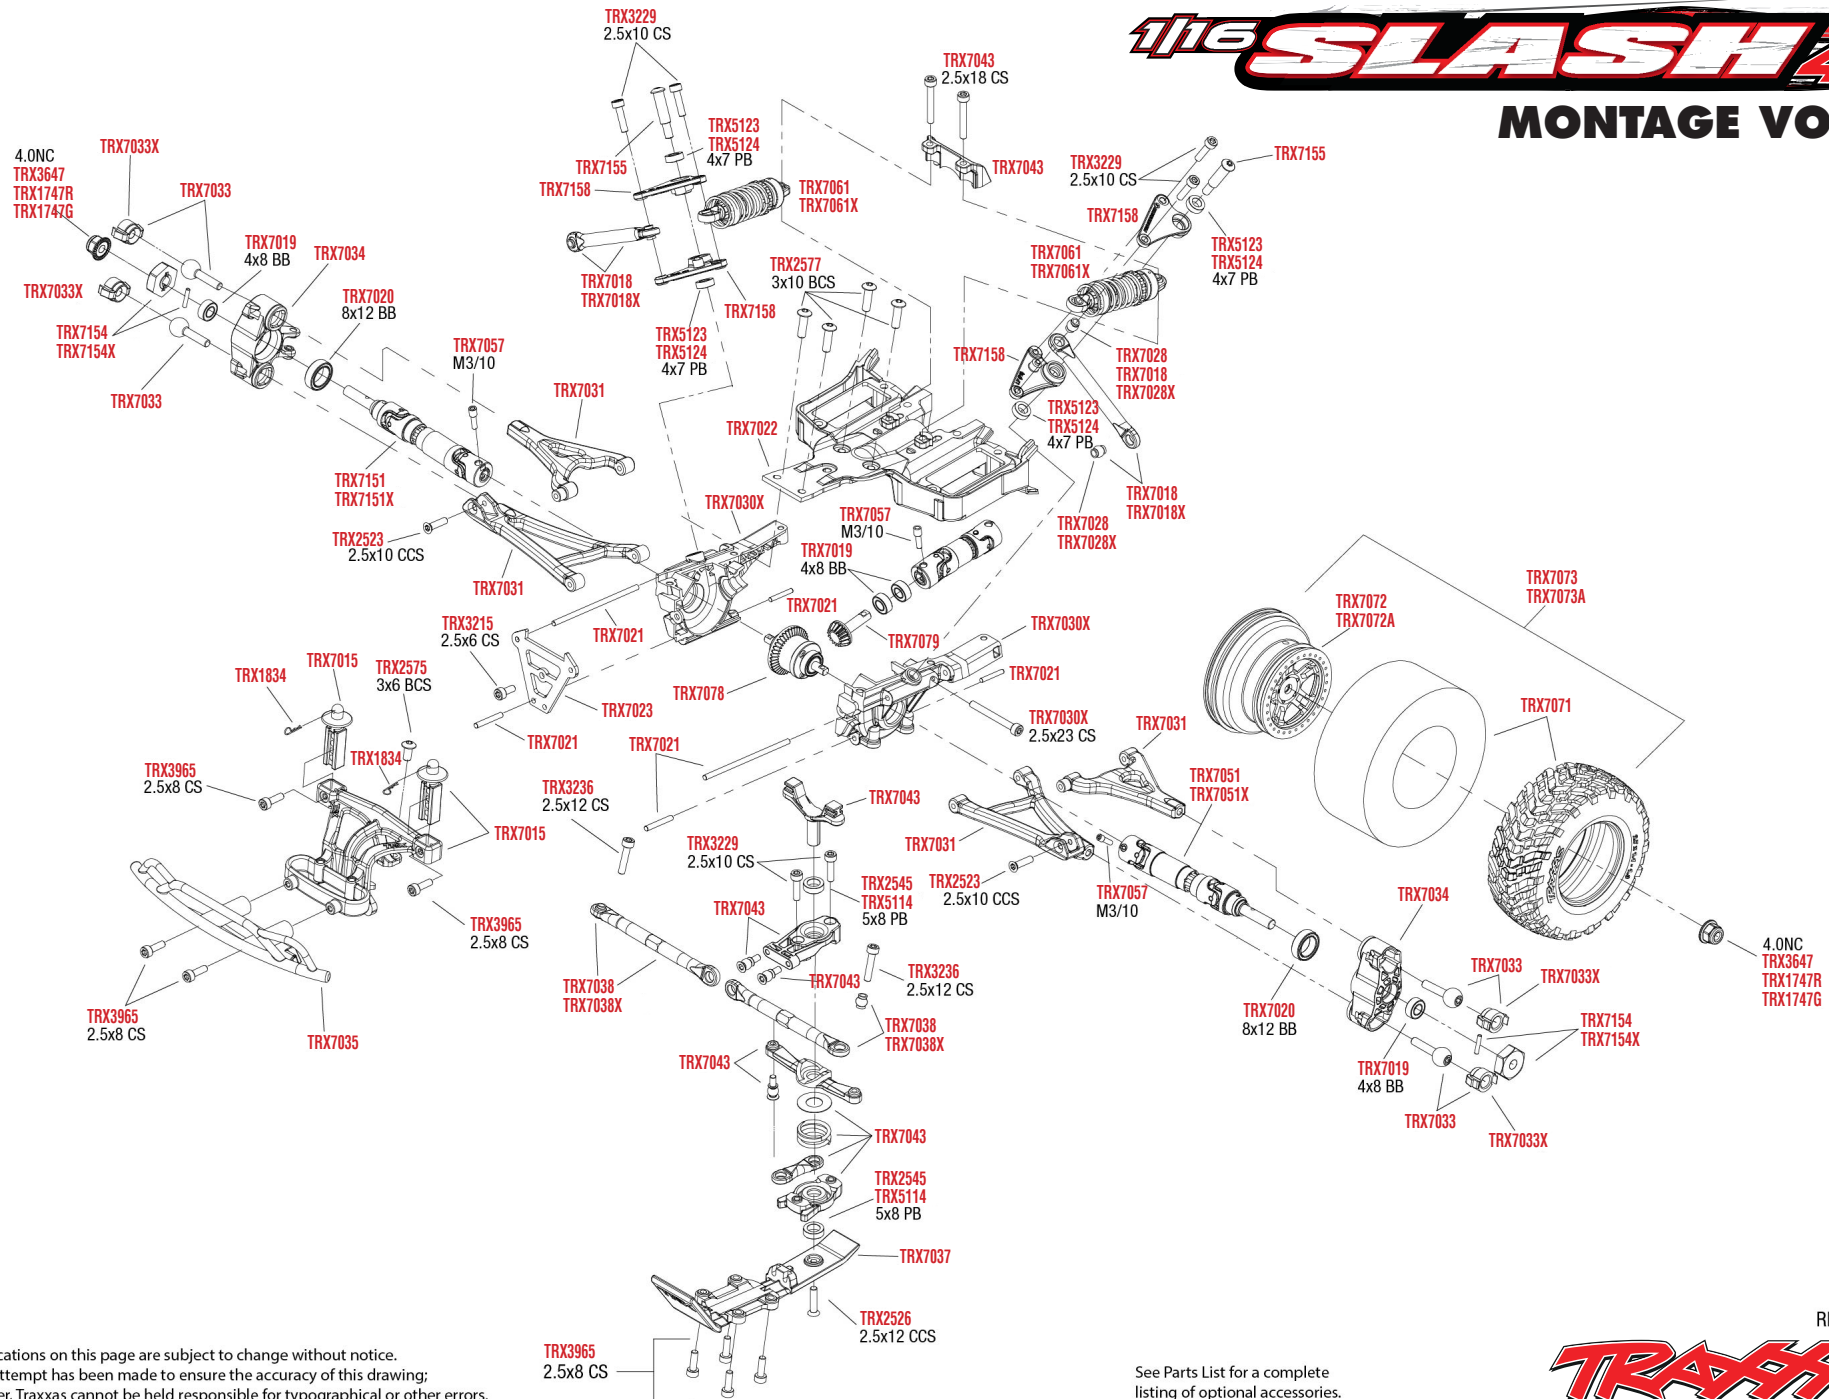

1/16 SLASH 44

MONTAGE VORNE

Specifications on this page are subject to change without notice. Every attempt has been made to ensure the accuracy of this drawing; however, Traxxas cannot be held responsible for typographical or other errors.

See Parts List for a complete listing of optional accessories.

1/16 SLASH 4x4

ANTRIEB MONTAGE

Komplett montiert erhältlich TRX7095
(ohne Motor und Ritzel)

See Parts List for a complete listing of optional accessories.