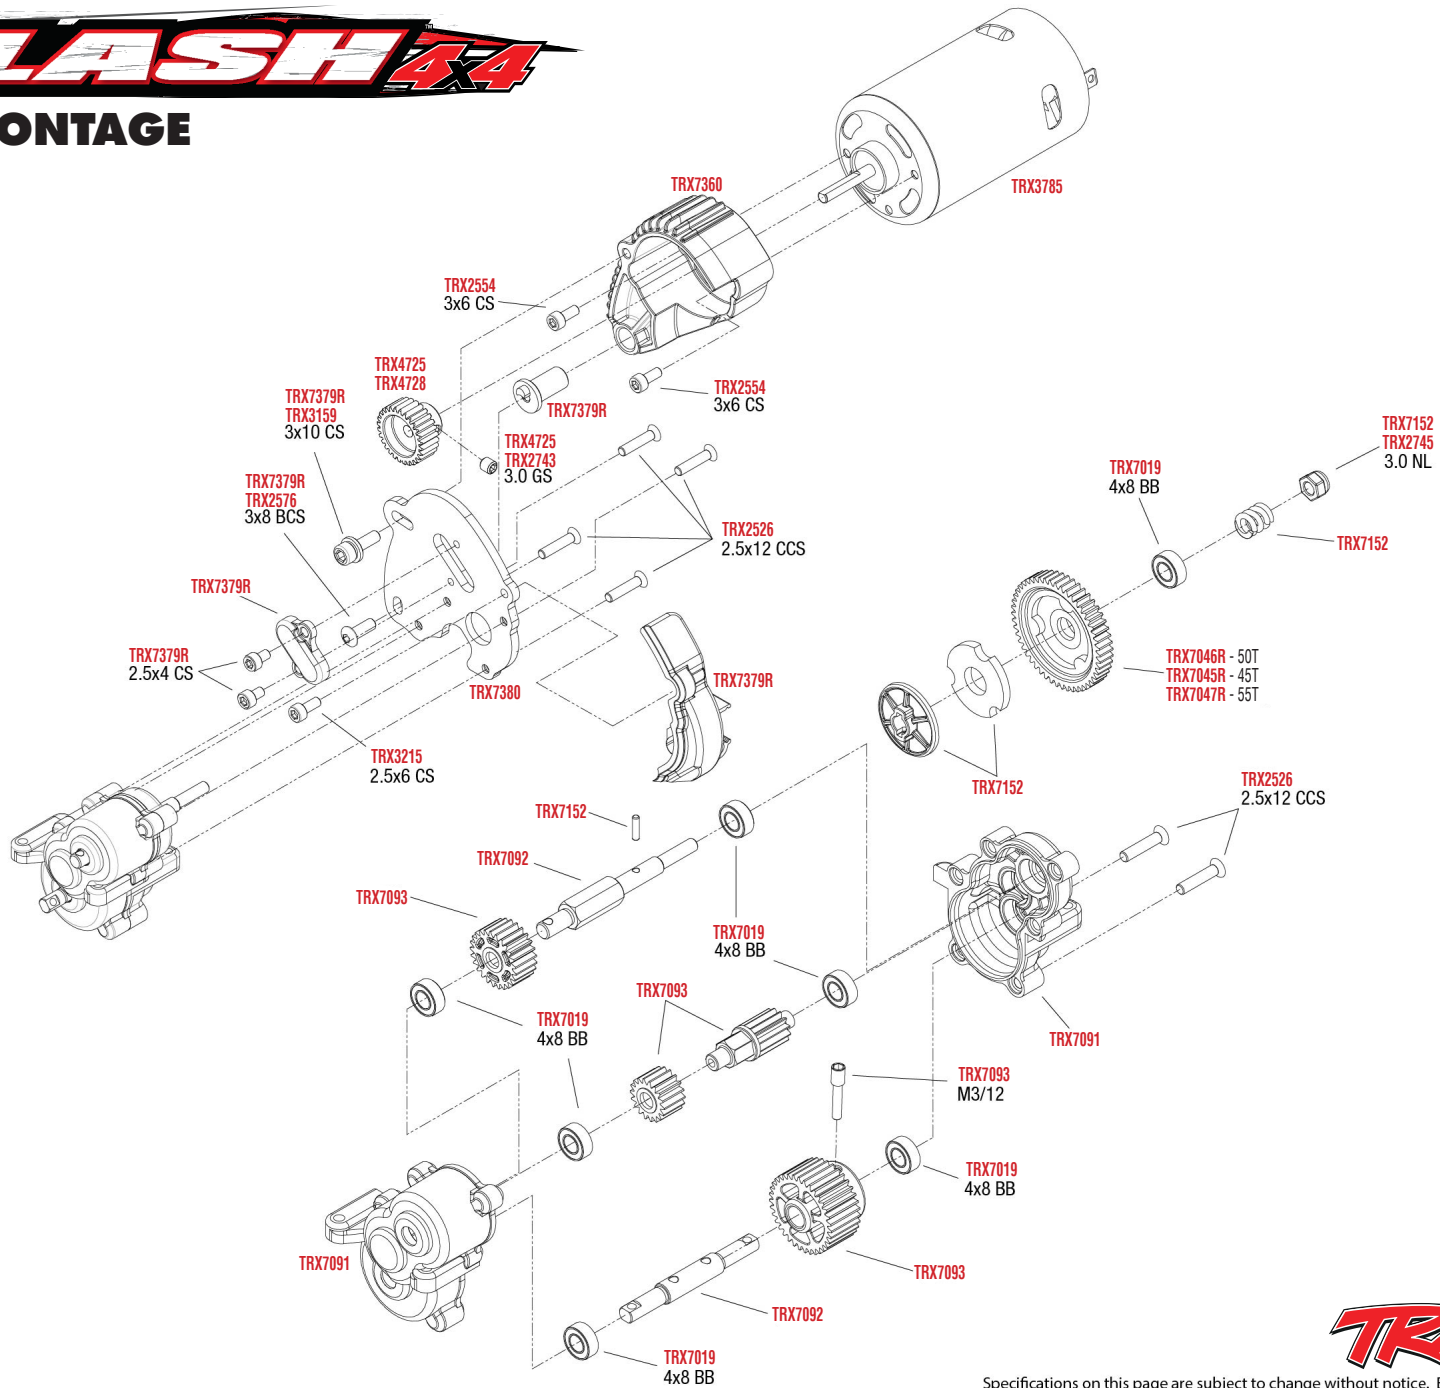

1/16 SLASH 44

MONTAGE VORNE

Specifications on this page are subject to change without notice. Every attempt has been made to ensure the accuracy of this drawing; however, Traxxas cannot be held responsible for typographical or other errors.

See Parts List for a complete listing of optional accessories.

1/16 SLASH 4x4

ANTRIEB MONTAGE

Komplett montiert erhältlich TRX7095
(ohne Motor und Ritzel)

See Parts List for a complete listing of optional accessories.