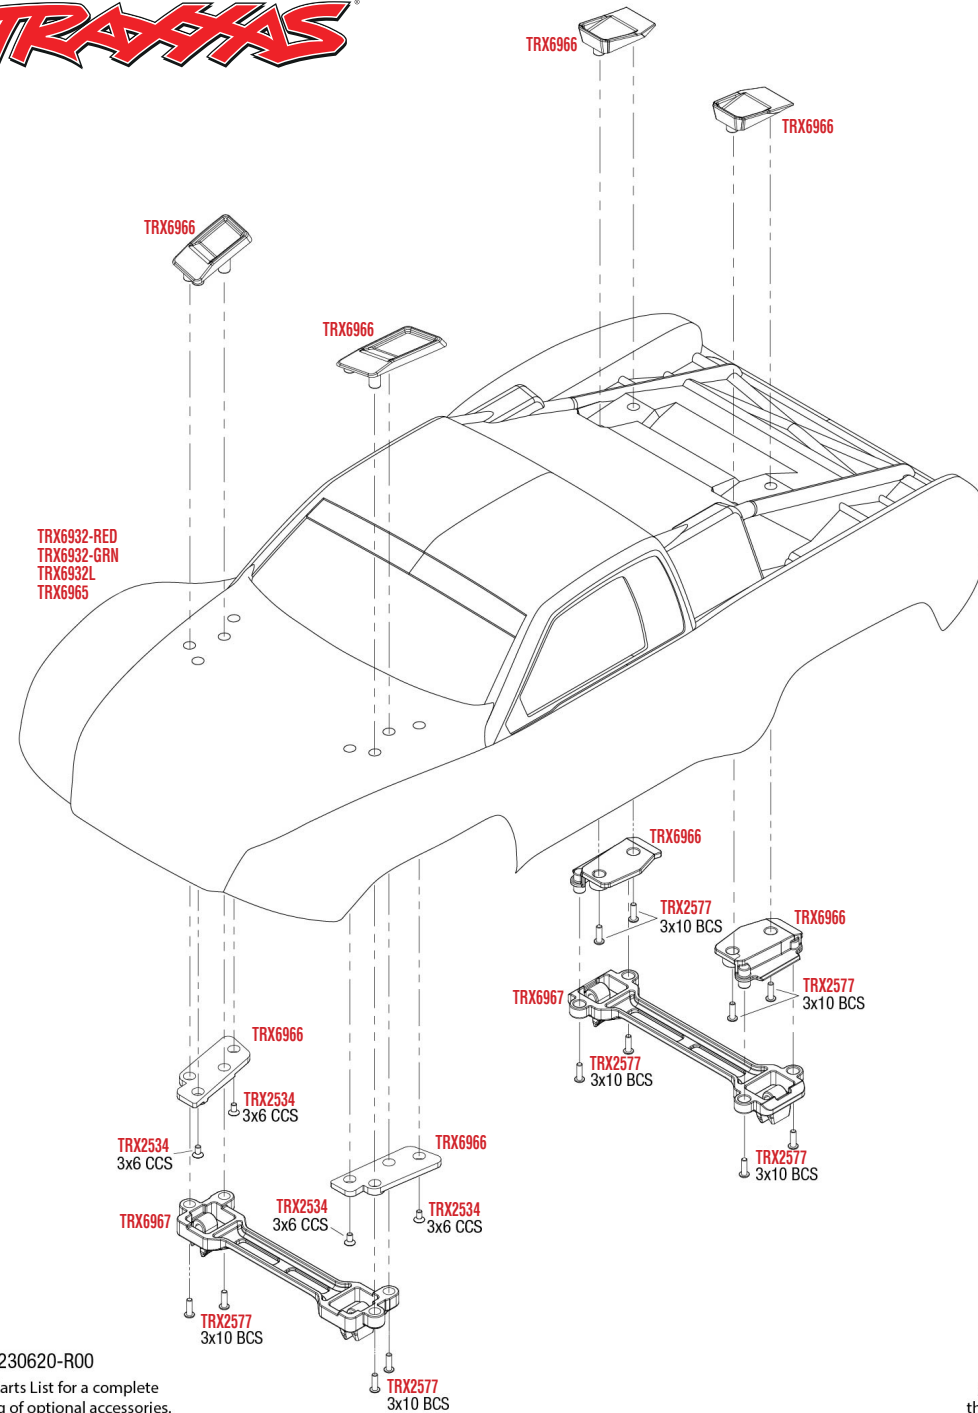

KAROSSERIE MONTAGE

Komplette Karosserie Montage (von oben)

Komplette Karosserie Montage (von innen)

REV 230620-R00

See Parts List for a complete listing of optional accessories.

Specifications on this page are subject to change without notice. Every attempt has been made to ensure the accuracy of this drawing; however, Traxxas cannot be held responsible for typographical or other errors.

MONTAGE CHASSIS

SLASH 44

BRUSHLESS

MONTAGE ANTRIEB

See Parts List for a complete listing of optional accessories.

REV 230620-R00
 Specifications on this page are subject to change without notice. Every attempt has been made to ensure the accuracy of this drawing; however, Traxxas cannot be held responsible for typographical or other errors.