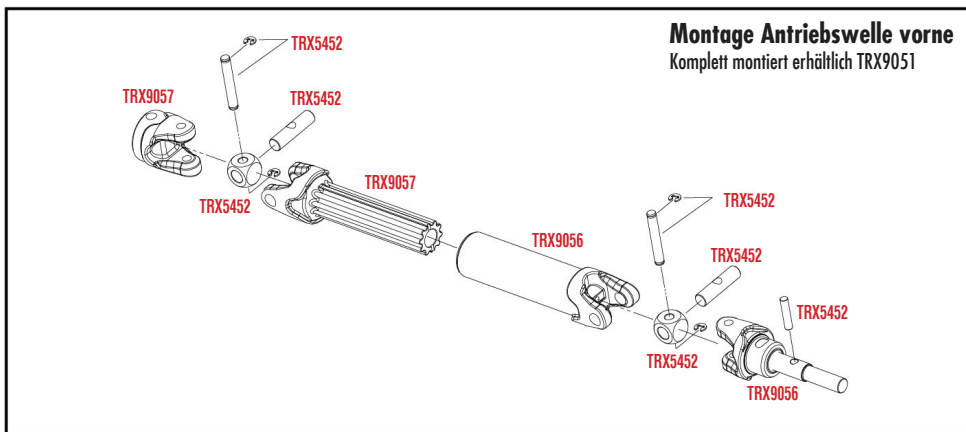

MONTAGE ANTRIEBSWELLEN