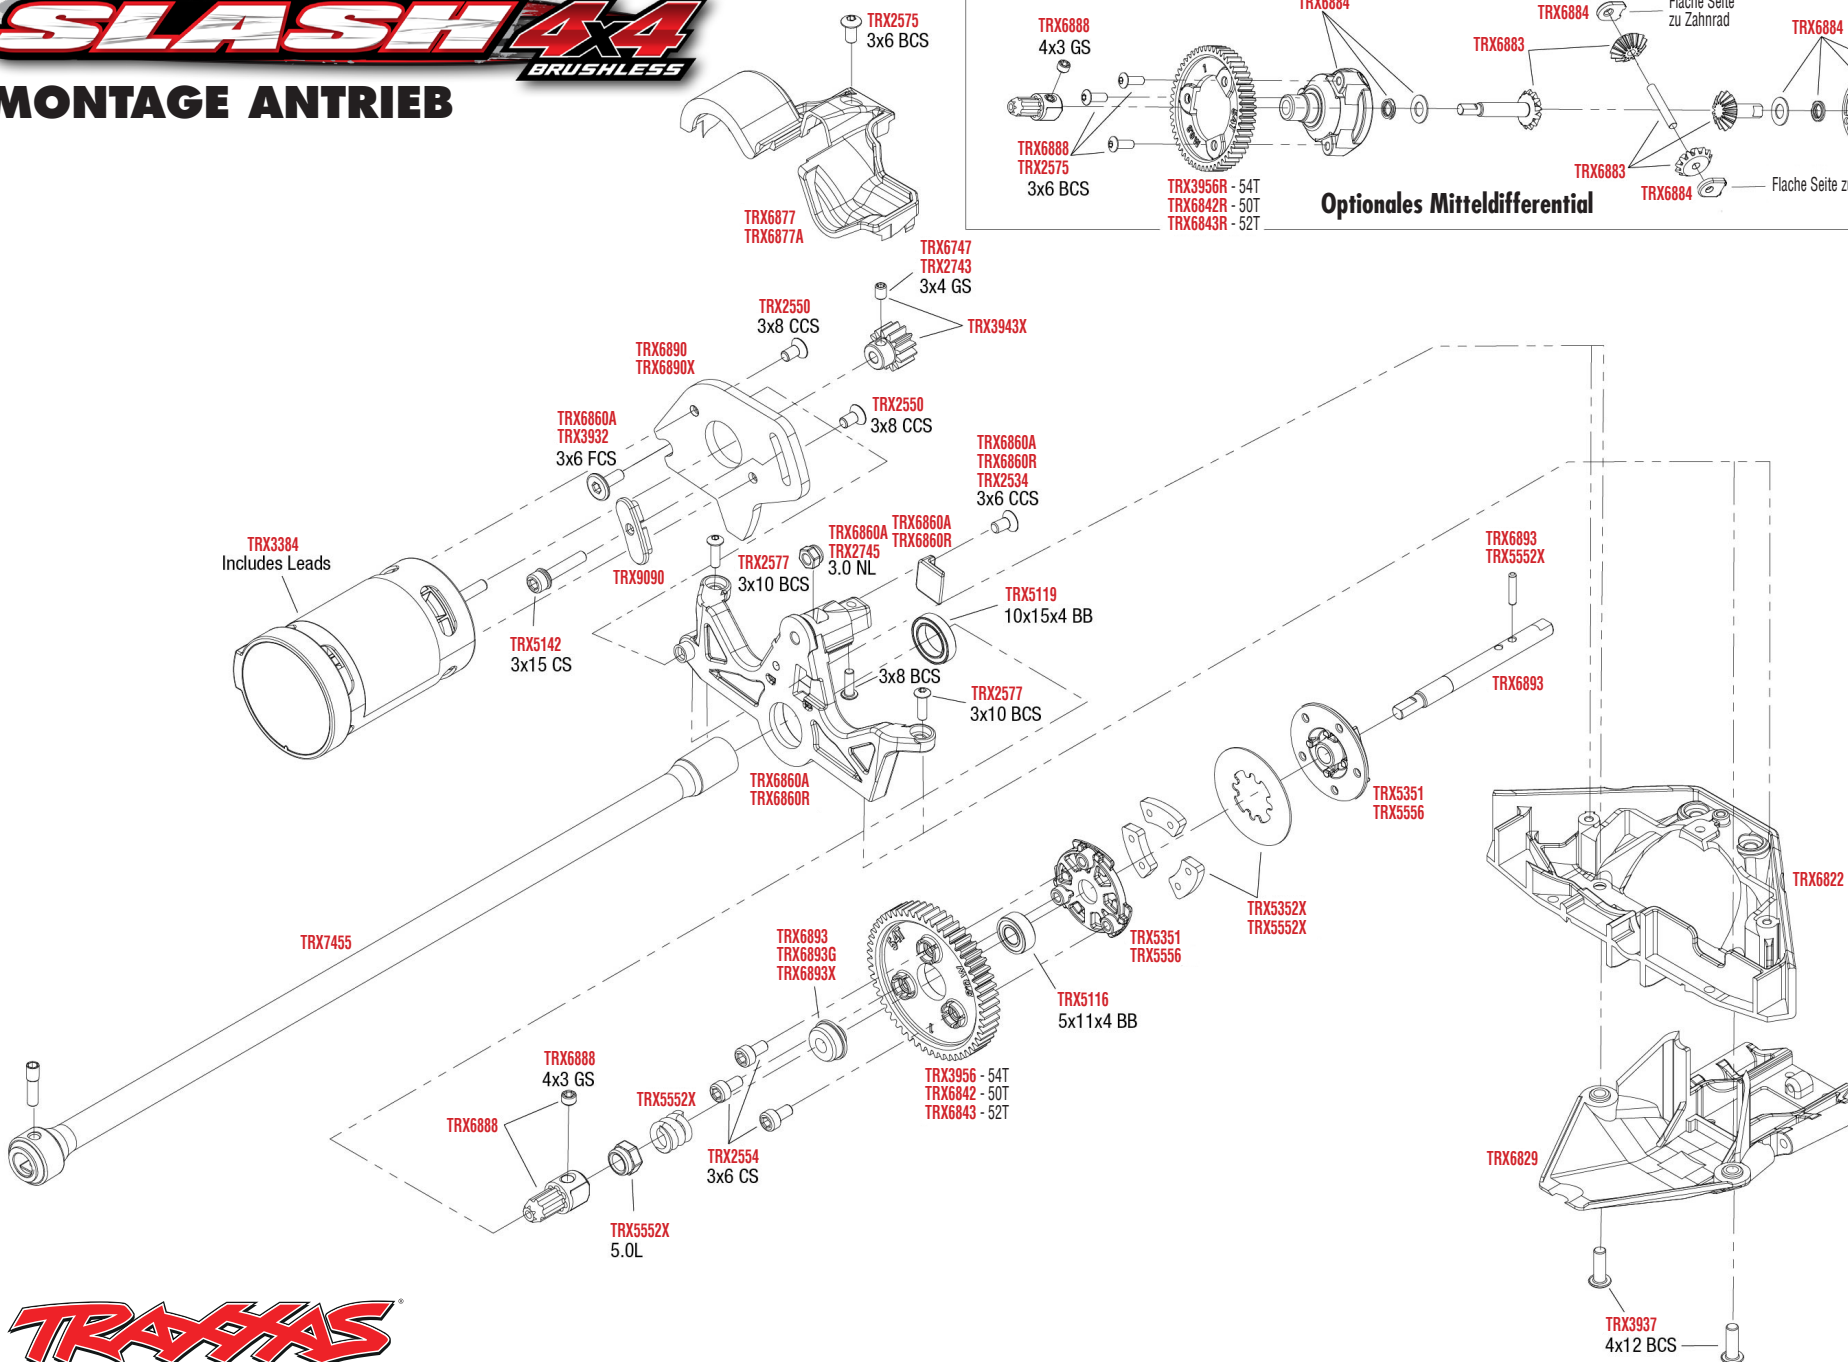

KAROSSERIE MONTAGE

Komplette Karosserie Montage (von oben)

Komplette Karosserie Montage (von innen)

REV 230620-R00

See Parts List for a complete listing of optional accessories.

Specifications on this page are subject to change without notice. Every attempt has been made to ensure the accuracy of this drawing; however, Traxxas cannot be held responsible for typographical or other errors.

MONTAGE CHASSIS

SLASH 44

BRUSHLESS

MONTAGE ANTRIEB

See Parts List for a complete listing of optional accessories.

REV 230620-R00
 Specifications on this page are subject to change without notice. Every attempt has been made to ensure the accuracy of this drawing; however, Traxxas cannot be held responsible for typographical or other errors.