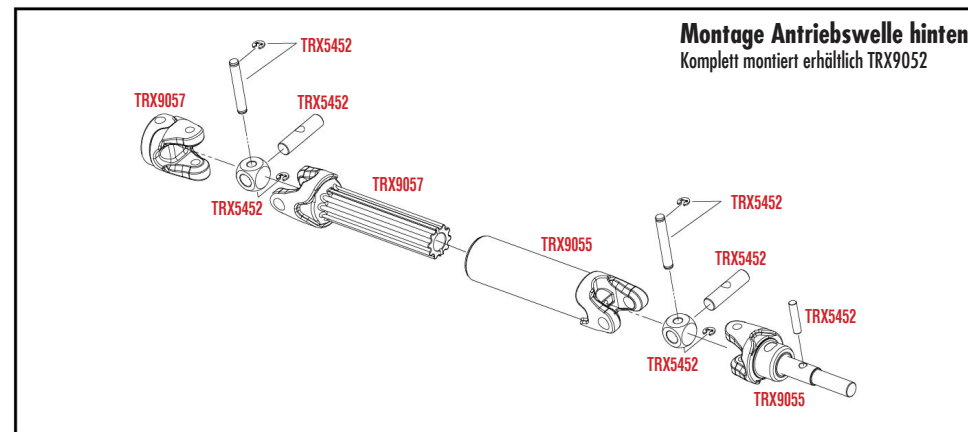

MONTAGE ANTRIEBSWELLEN