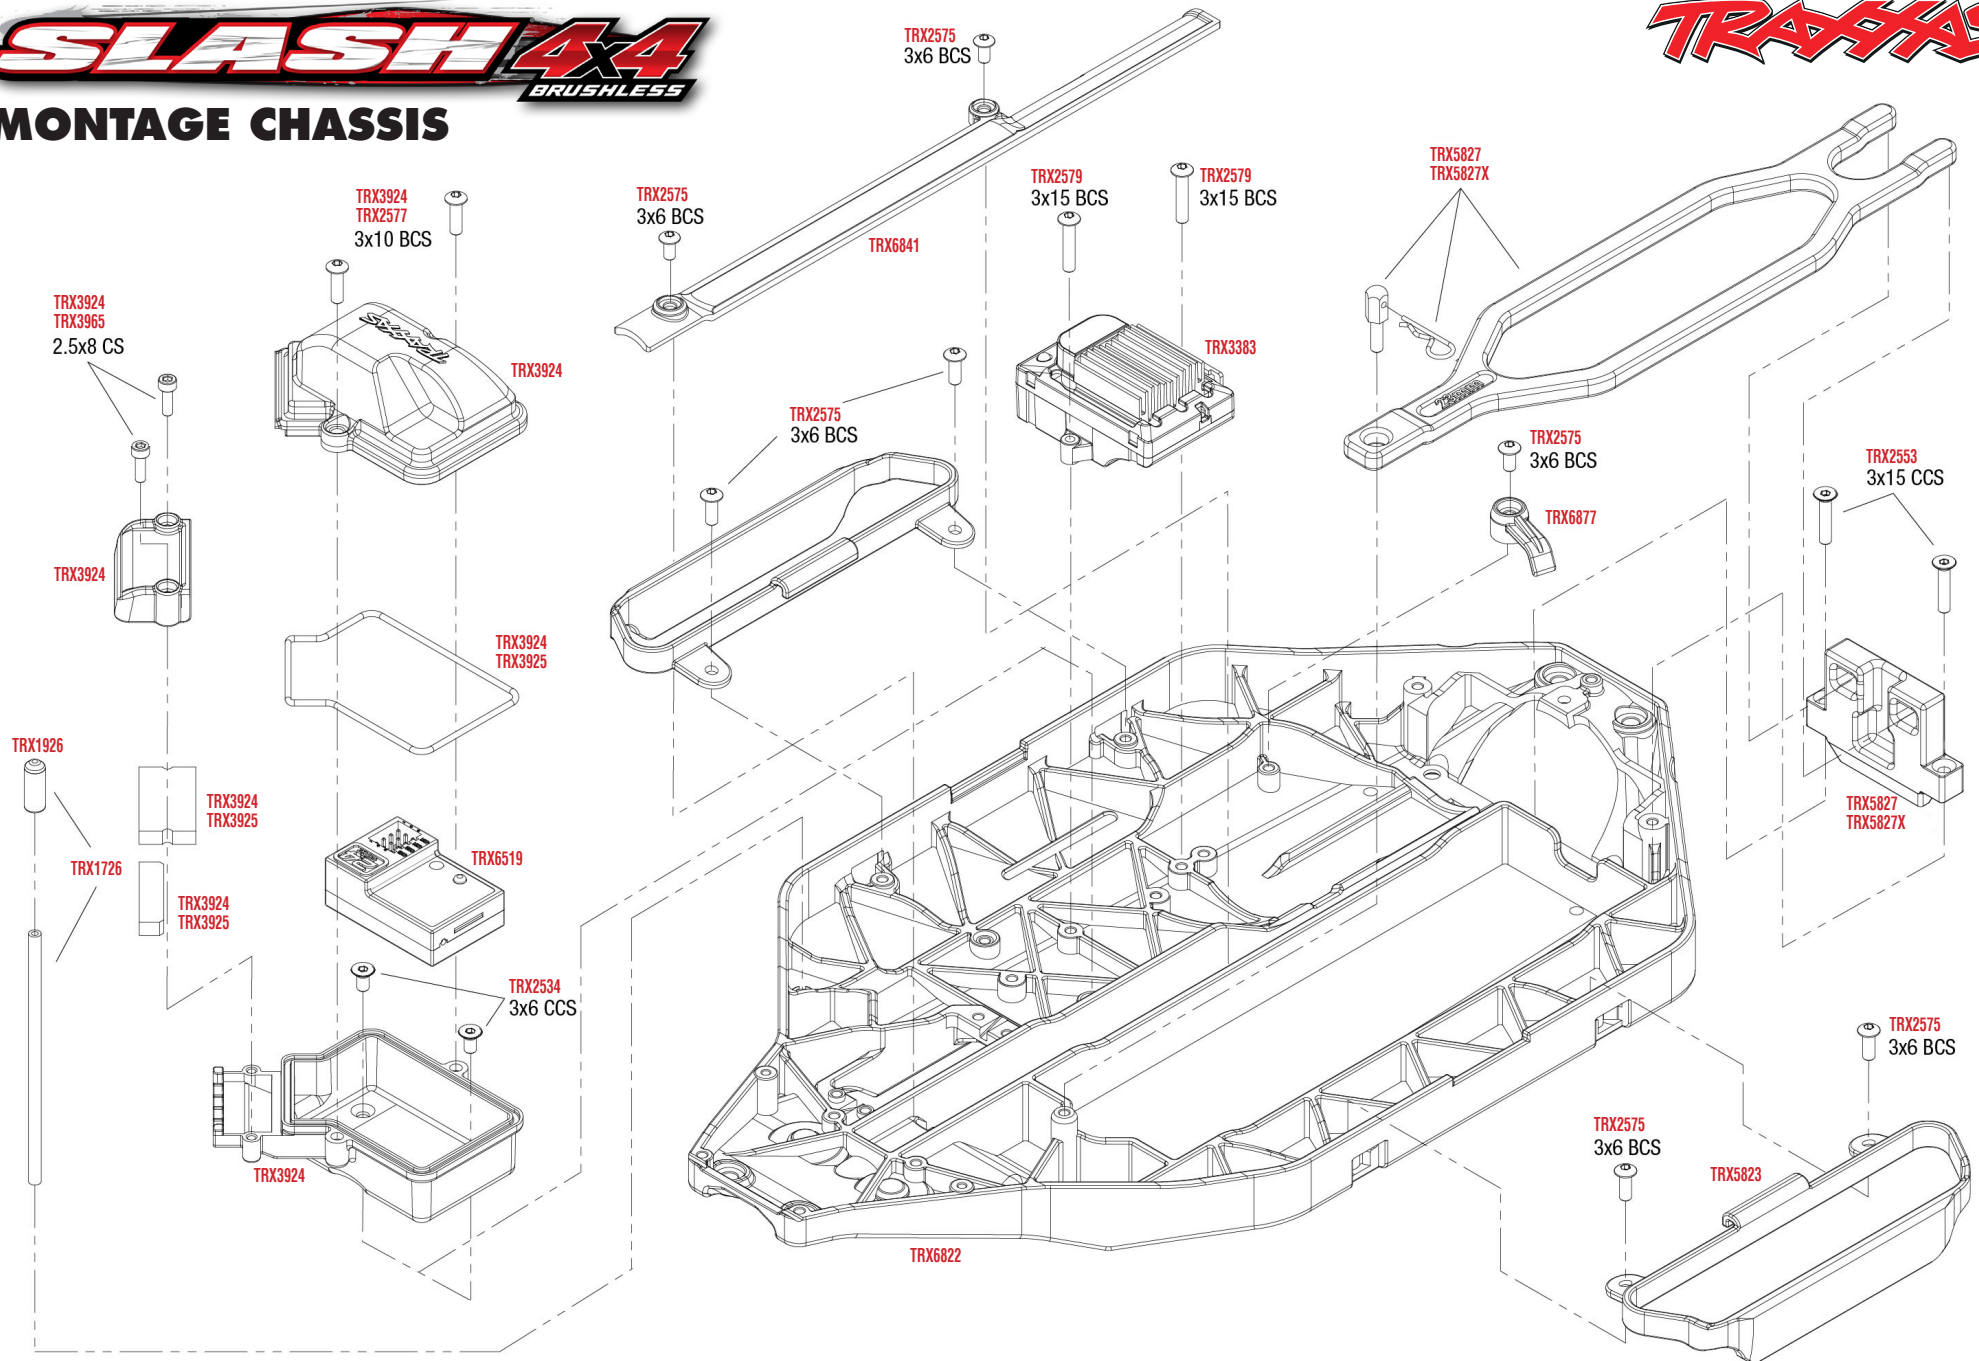

KAROSSERIE MONTAGE

Komplette Karosserie Montage (von oben)

Komplette Karosserie Montage (von innen)

REV 230620-R00

See Parts List for a complete listing of optional accessories.

Specifications on this page are subject to change without notice. Every attempt has been made to ensure the accuracy of this drawing; however, Traxxas cannot be held responsible for typographical or other errors.

MONTAGE CHASSIS

SLASH 44

BRUSHLESS

MONTAGE ANTRIEB

See Parts List for a complete listing of optional accessories.

REV 230620-R00
 Specifications on this page are subject to change without notice. Every attempt has been made to ensure the accuracy of this drawing; however, Traxxas cannot be held responsible for typographical or other errors.