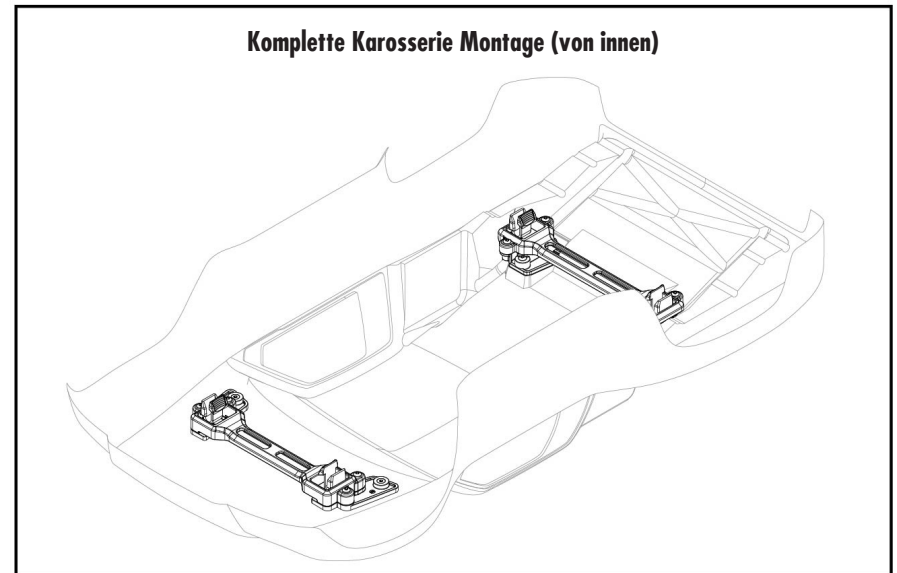

KAROSSERIE MONTAGE

Komplette Karosserie Montage (von oben)

Komplette Karosserie Montage (von innen)

REV 230620-R00

See Parts List for a complete listing of optional accessories.

Specifications on this page are subject to change without notice. Every attempt has been made to ensure the accuracy of this drawing; however, Traxxas cannot be held responsible for typographical or other errors.