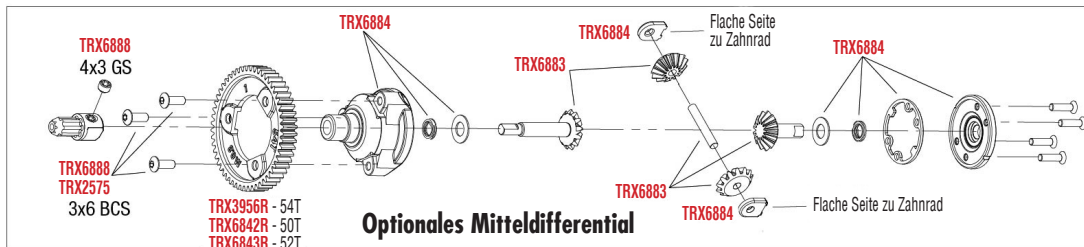

KAROSSERIE MONTAGE

Komplette Karosserie Montage (von oben)

Komplette Karosserie Montage (von innen)

REV 230620-R00

See Parts List for a complete listing of optional accessories.

Specifications on this page are subject to change without notice. Every attempt has been made to ensure the accuracy of this drawing; however, Traxxas cannot be held responsible for typographical or other errors.

MONTAGE CHASSIS

SLASH 44

BRUSHLESS

MONTAGE ANTRIEB

See Parts List for a complete listing of optional accessories.

REV 230620-R00
 Specifications on this page are subject to change without notice. Every attempt has been made to ensure the accuracy of this drawing; however, Traxxas cannot be held responsible for typographical or other errors.