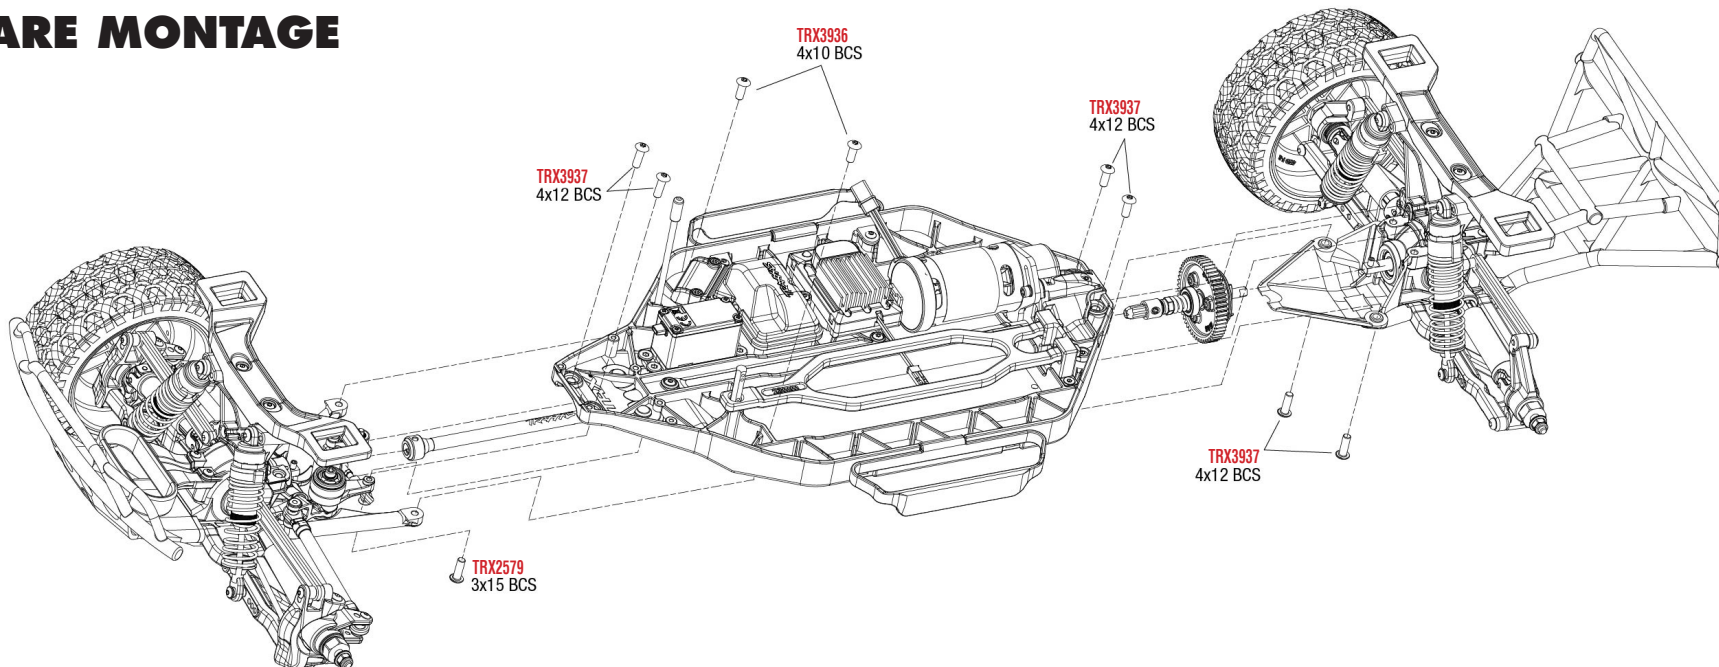

MODULARE MONTAGE