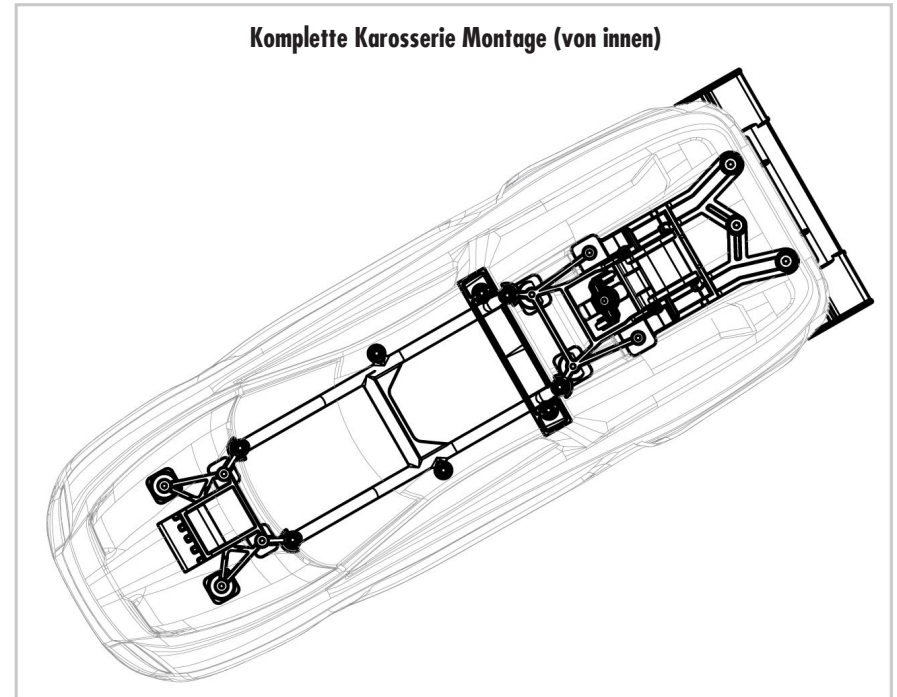

## KAROSSERIE MONTAGE

Komplette Karosserie Montage (von innen)

REV 230620-R00

Specifications on this page are subject to change without notice. Every attempt has been made to ensure the accuracy of this drawing; however, Traxxas cannot be held responsible for typographical or other errors.

## MONTAGE ANTRIEBSWELLEN