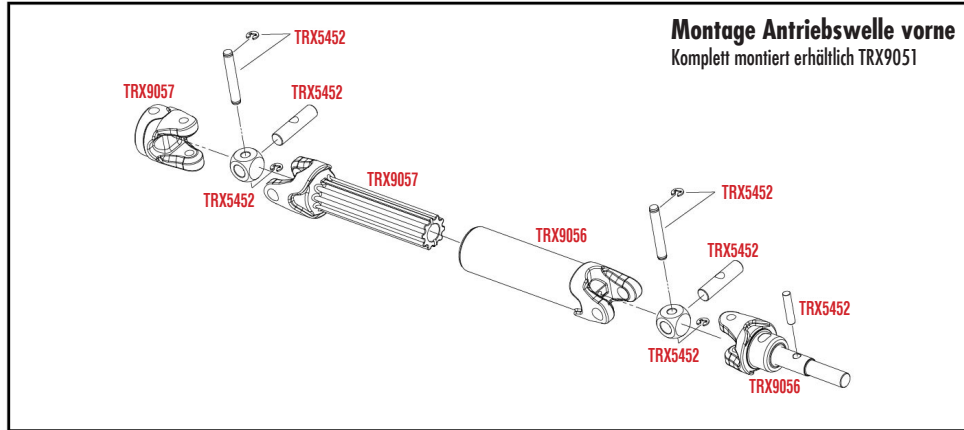

## MONTAGE ANTRIEB

See Parts List for a complete listing of optional accessories.

REV 230620-R00  
Specifications on this page are subject to change without notice. Every attempt has been made to ensure the accuracy of this drawing; however, Traxxas cannot be held responsible for typographical or other errors.

## MONTAGE ANTRIEBSWELLEN