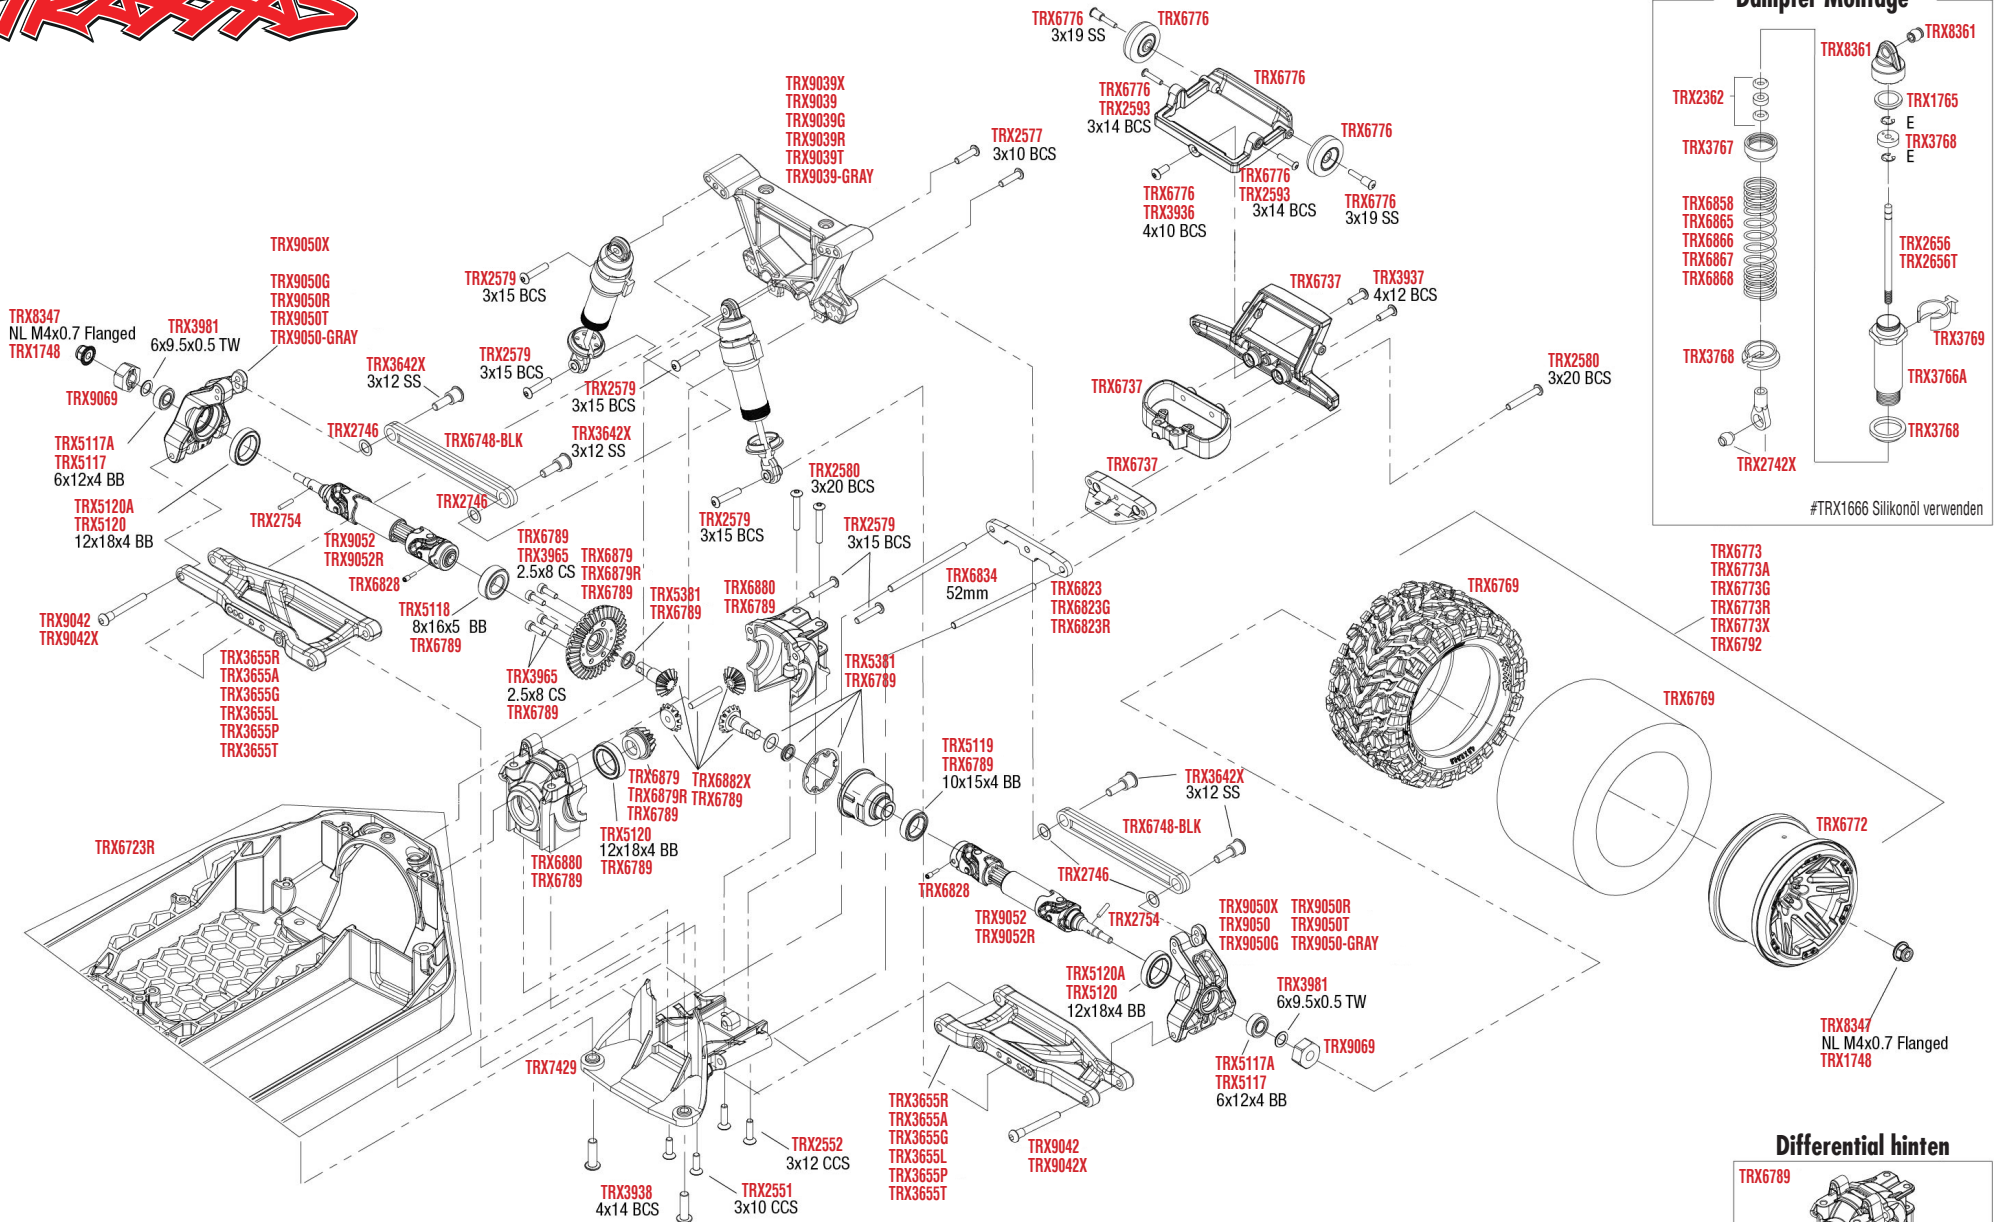

See Parts List for a complete listing of optional accessories.

## MONTAGE VORNE

REV 230620-R00  
See Parts List for a complete listing of optional accessories.

Specifications on this page are subject to change without notice. Every attempt has been made to ensure the accuracy of this drawing; however, Traxxas cannot be held responsible for typographical or other errors.

## MONTAGE ANTRIEBSWELLEN