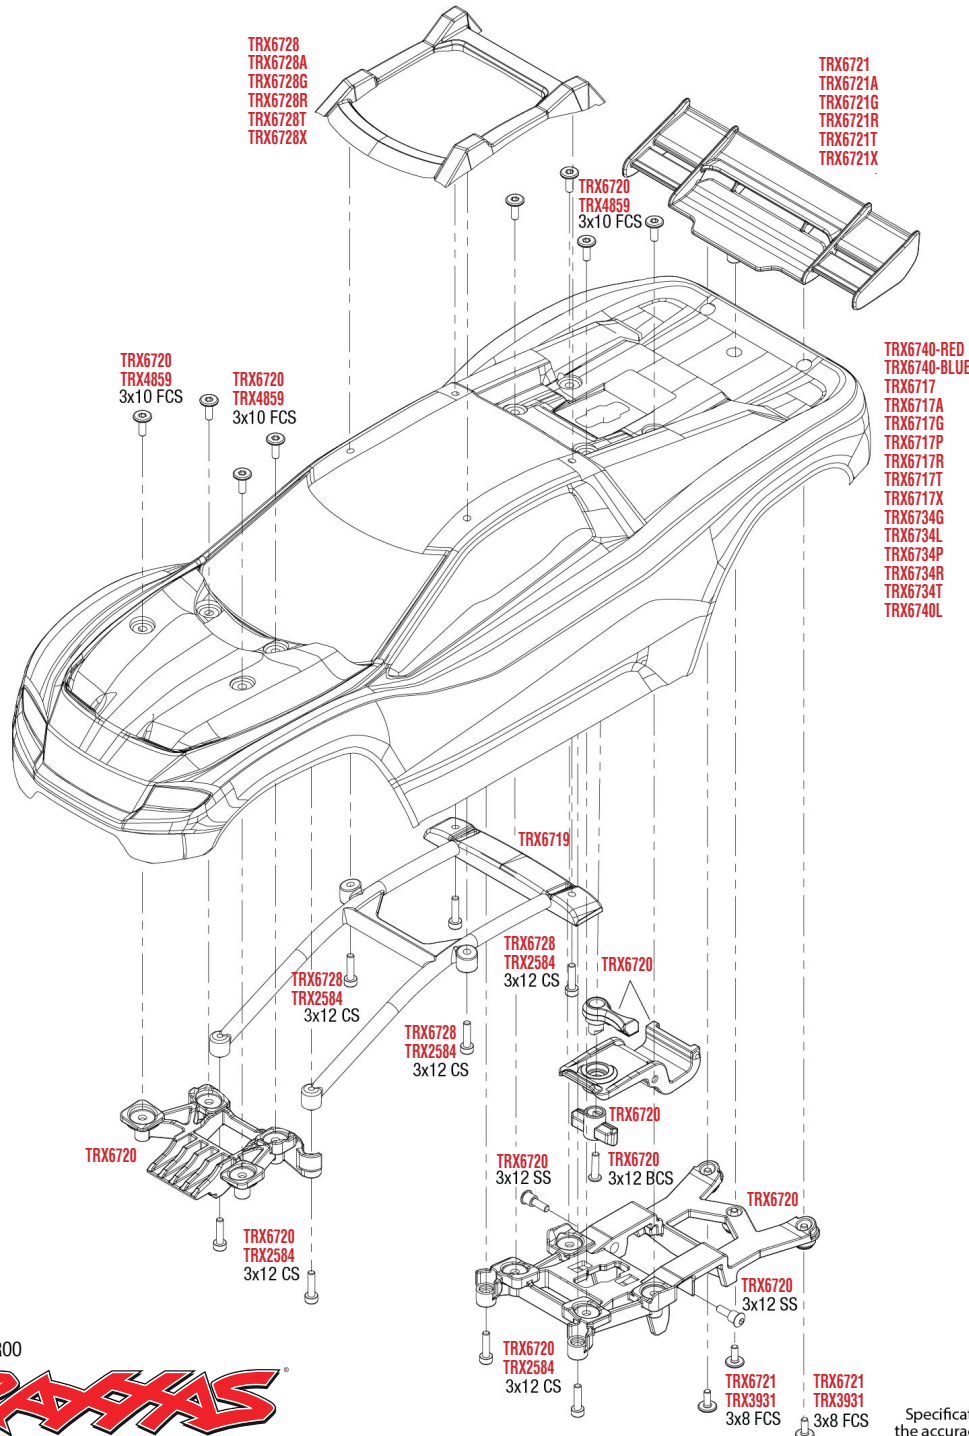

## KAROSSERIE MONTAGE

Komplette Karosserie Montage (von innen)

REV 230620-R00

Specifications on this page are subject to change without notice. Every attempt has been made to ensure the accuracy of this drawing; however, Traxxas cannot be held responsible for typographical or other errors.

See Parts List for a complete listing of optional accessories.

## MONTAGE ANTRIEBSWELLEN