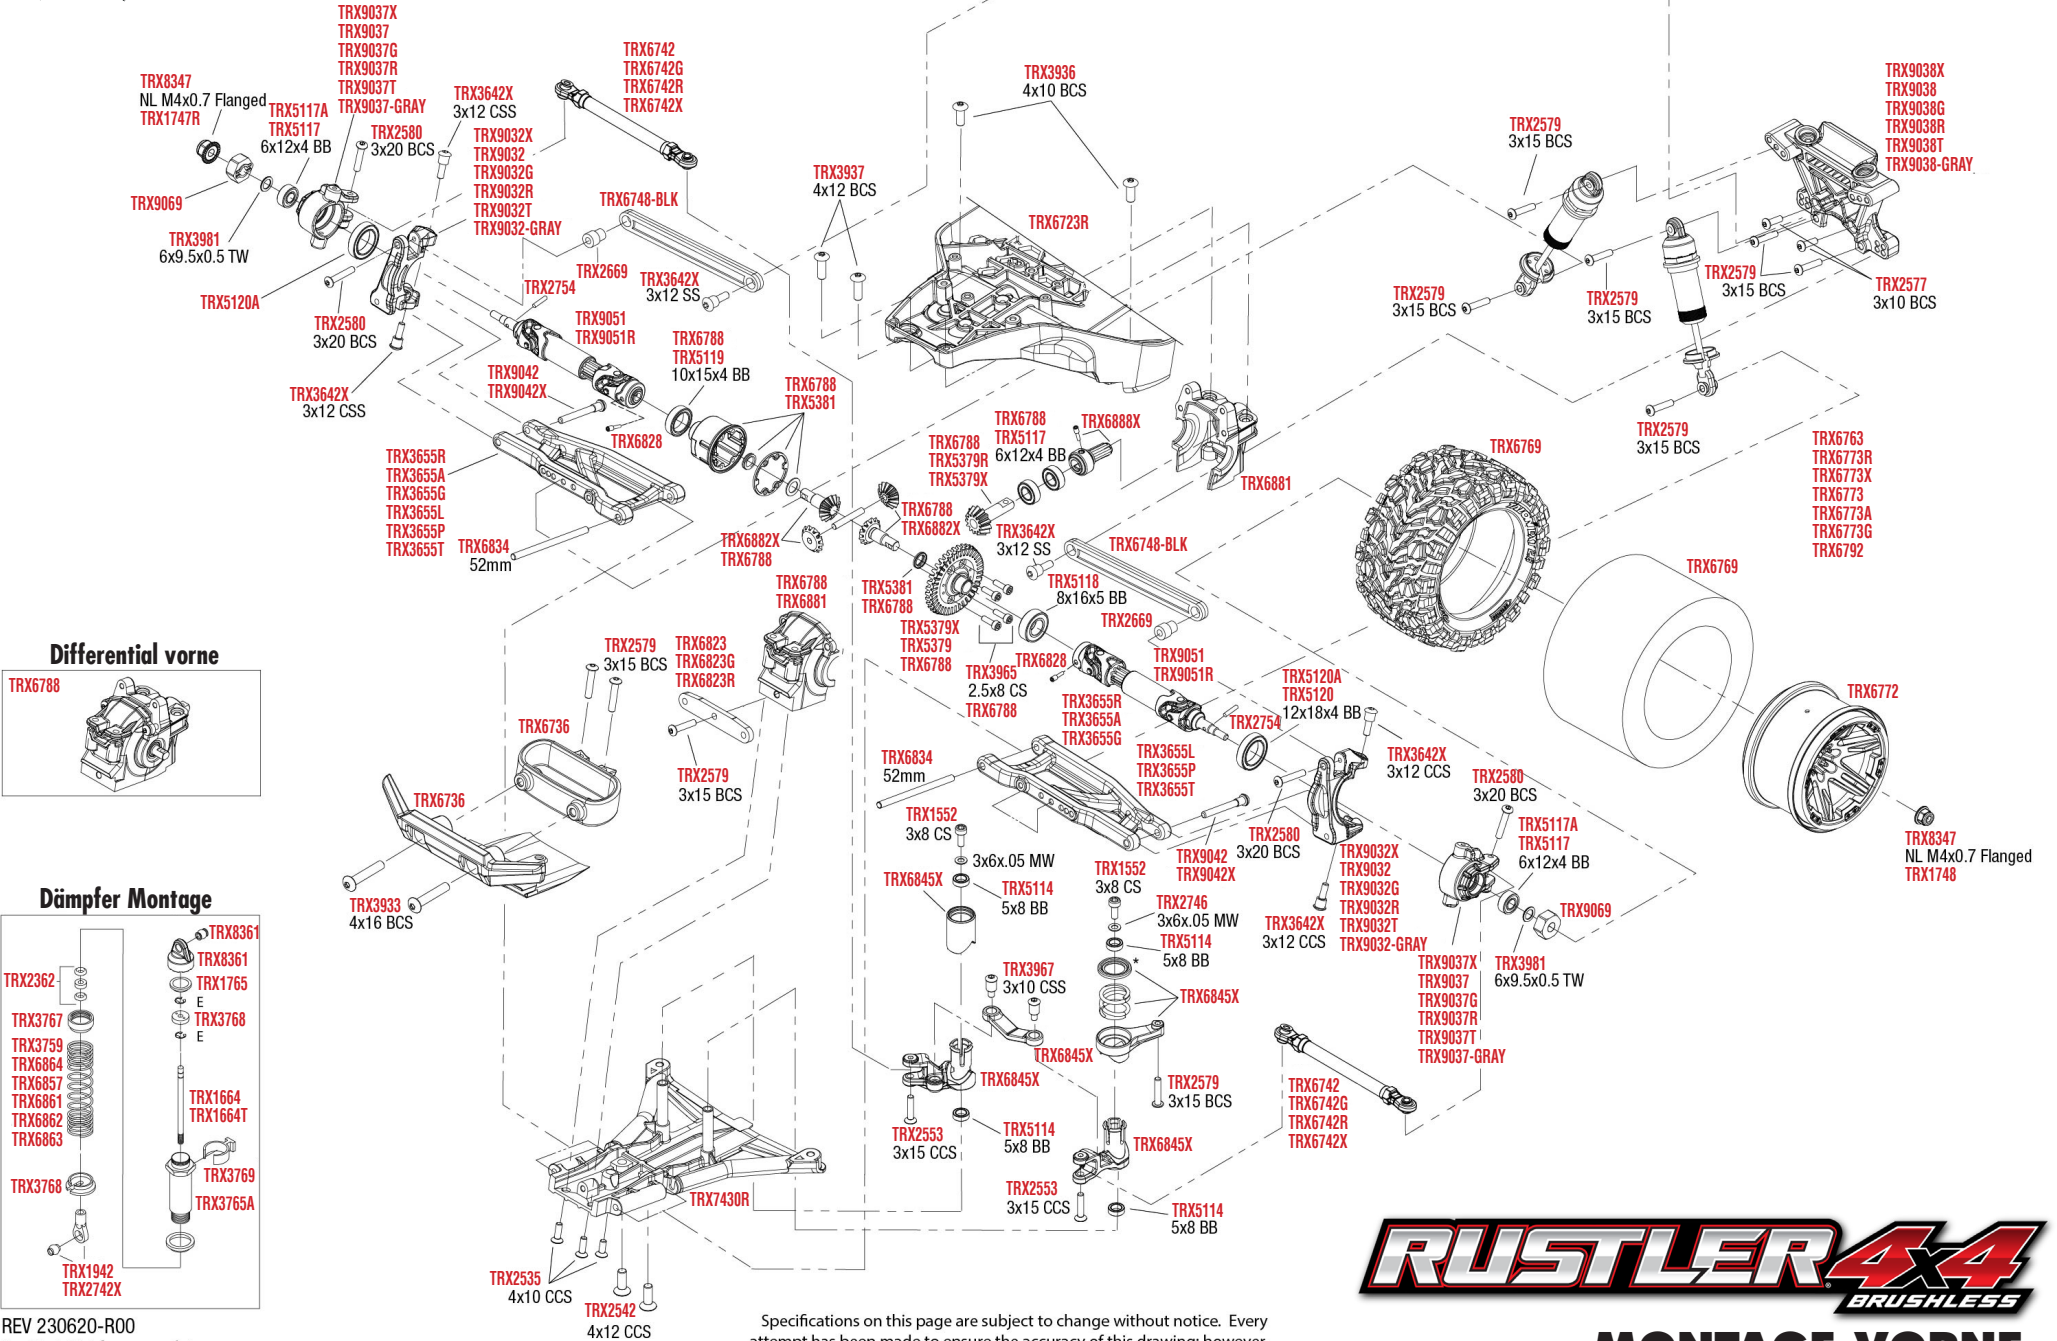

## KAROSSERIE MONTAGE

Komplette Karosserie Montage (von innen)

REV 230620-R00

Specifications on this page are subject to change without notice. Every attempt has been made to ensure the accuracy of this drawing; however, Traxxas cannot be held responsible for typographical or other errors.

See Parts List for a complete listing of optional accessories.

## MONTAGE ANTRIEBSWELLEN