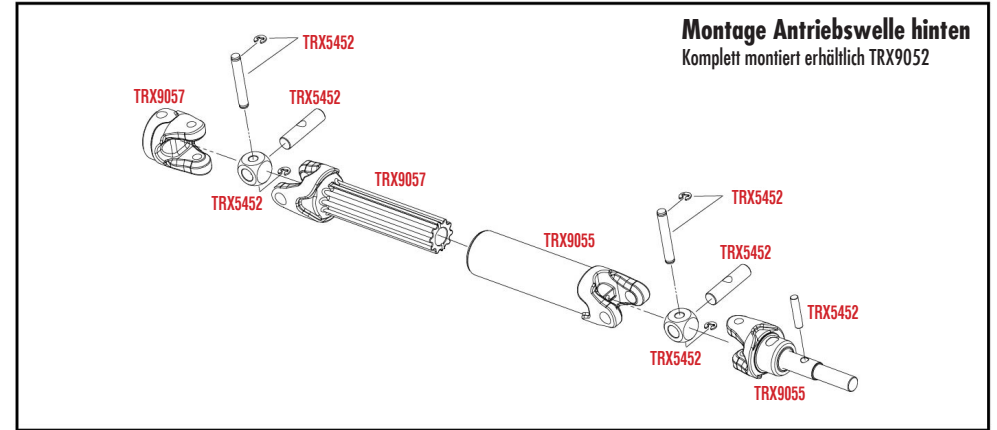

## MONTAGE ANTRIEB

See Parts List for a complete listing of optional accessories.

REV 230620-R00  
Specifications on this page are subject to change without notice. Every attempt has been made to ensure the accuracy of this drawing; however, Traxxas cannot be held responsible for typographical or other errors.

## MONTAGE ANTRIEBSWELLEN