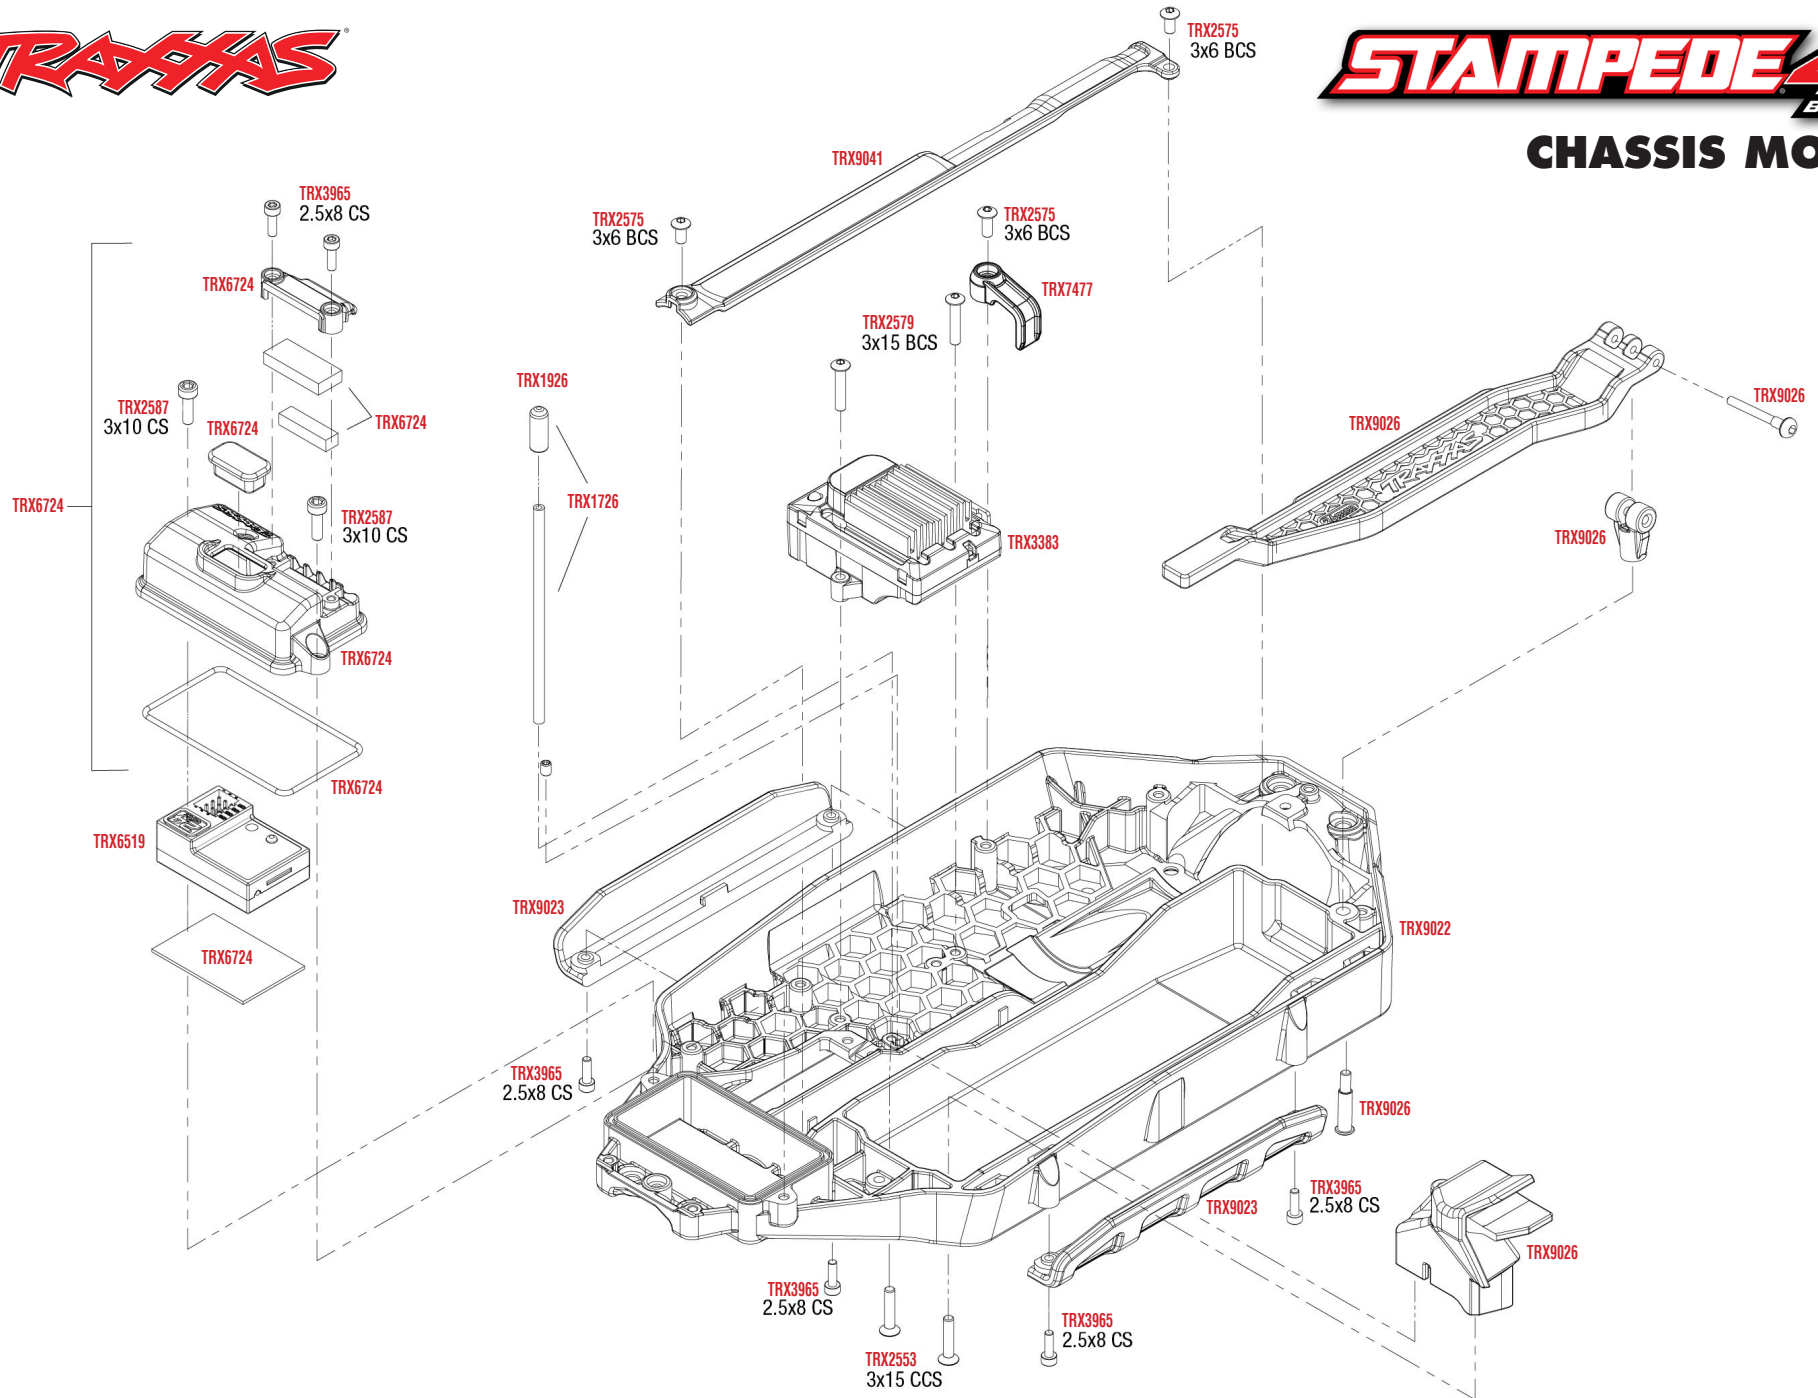

STAMPEDE 4x4 BRUSHLESS

CHASSIS MONTAGE

Specifications on this page are subject to change without notice. Every attempt has been made to ensure the accuracy of this drawing; however, Traxxas cannot be held responsible for typographical or other errors.

See Parts List for a complete listing of optional accessories.

REV 230817-R00

STAMPEDE 4x4

BRUSHLESS

MONTAGE ANTRIEB

See Parts List for a complete listing of optional accessories.

REV 230817-R00
Specifications on this page are subject to change without notice. Every attempt has been made to ensure the accuracy of this drawing; however, Traxxas cannot be held responsible for typographical or other errors.

ANTRIEBSWELLEN

MODULARE MONTAGE