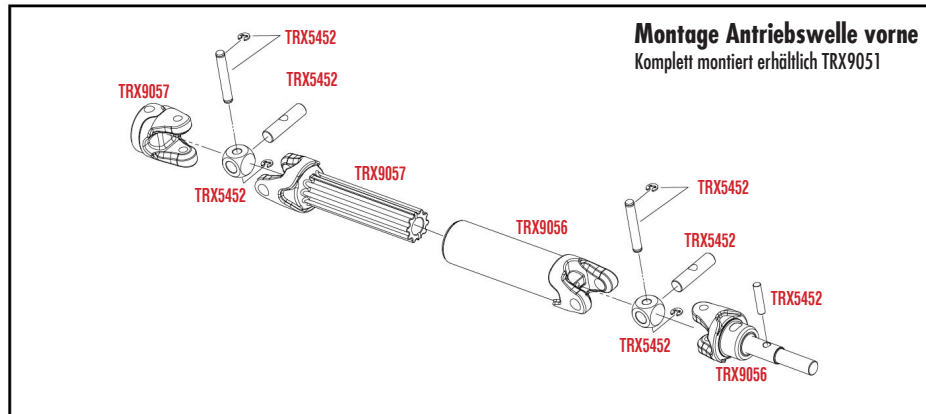

STAMPEDE 4x4 BRUSHLESS

CHASSIS MONTAGE

Specifications on this page are subject to change without notice. Every attempt has been made to ensure the accuracy of this drawing; however, Traxxas cannot be held responsible for typographical or other errors.

See Parts List for a complete listing of optional accessories.

REV 230817-R00

STAMPEDE 4x4

BRUSHLESS

MONTAGE ANTRIEB

See Parts List for a complete listing of optional accessories.

REV 230817-R00
Specifications on this page are subject to change without notice. Every attempt has been made to ensure the accuracy of this drawing; however, Traxxas cannot be held responsible for typographical or other errors.

ANTRIEBSWELLEN

MODULARE MONTAGE