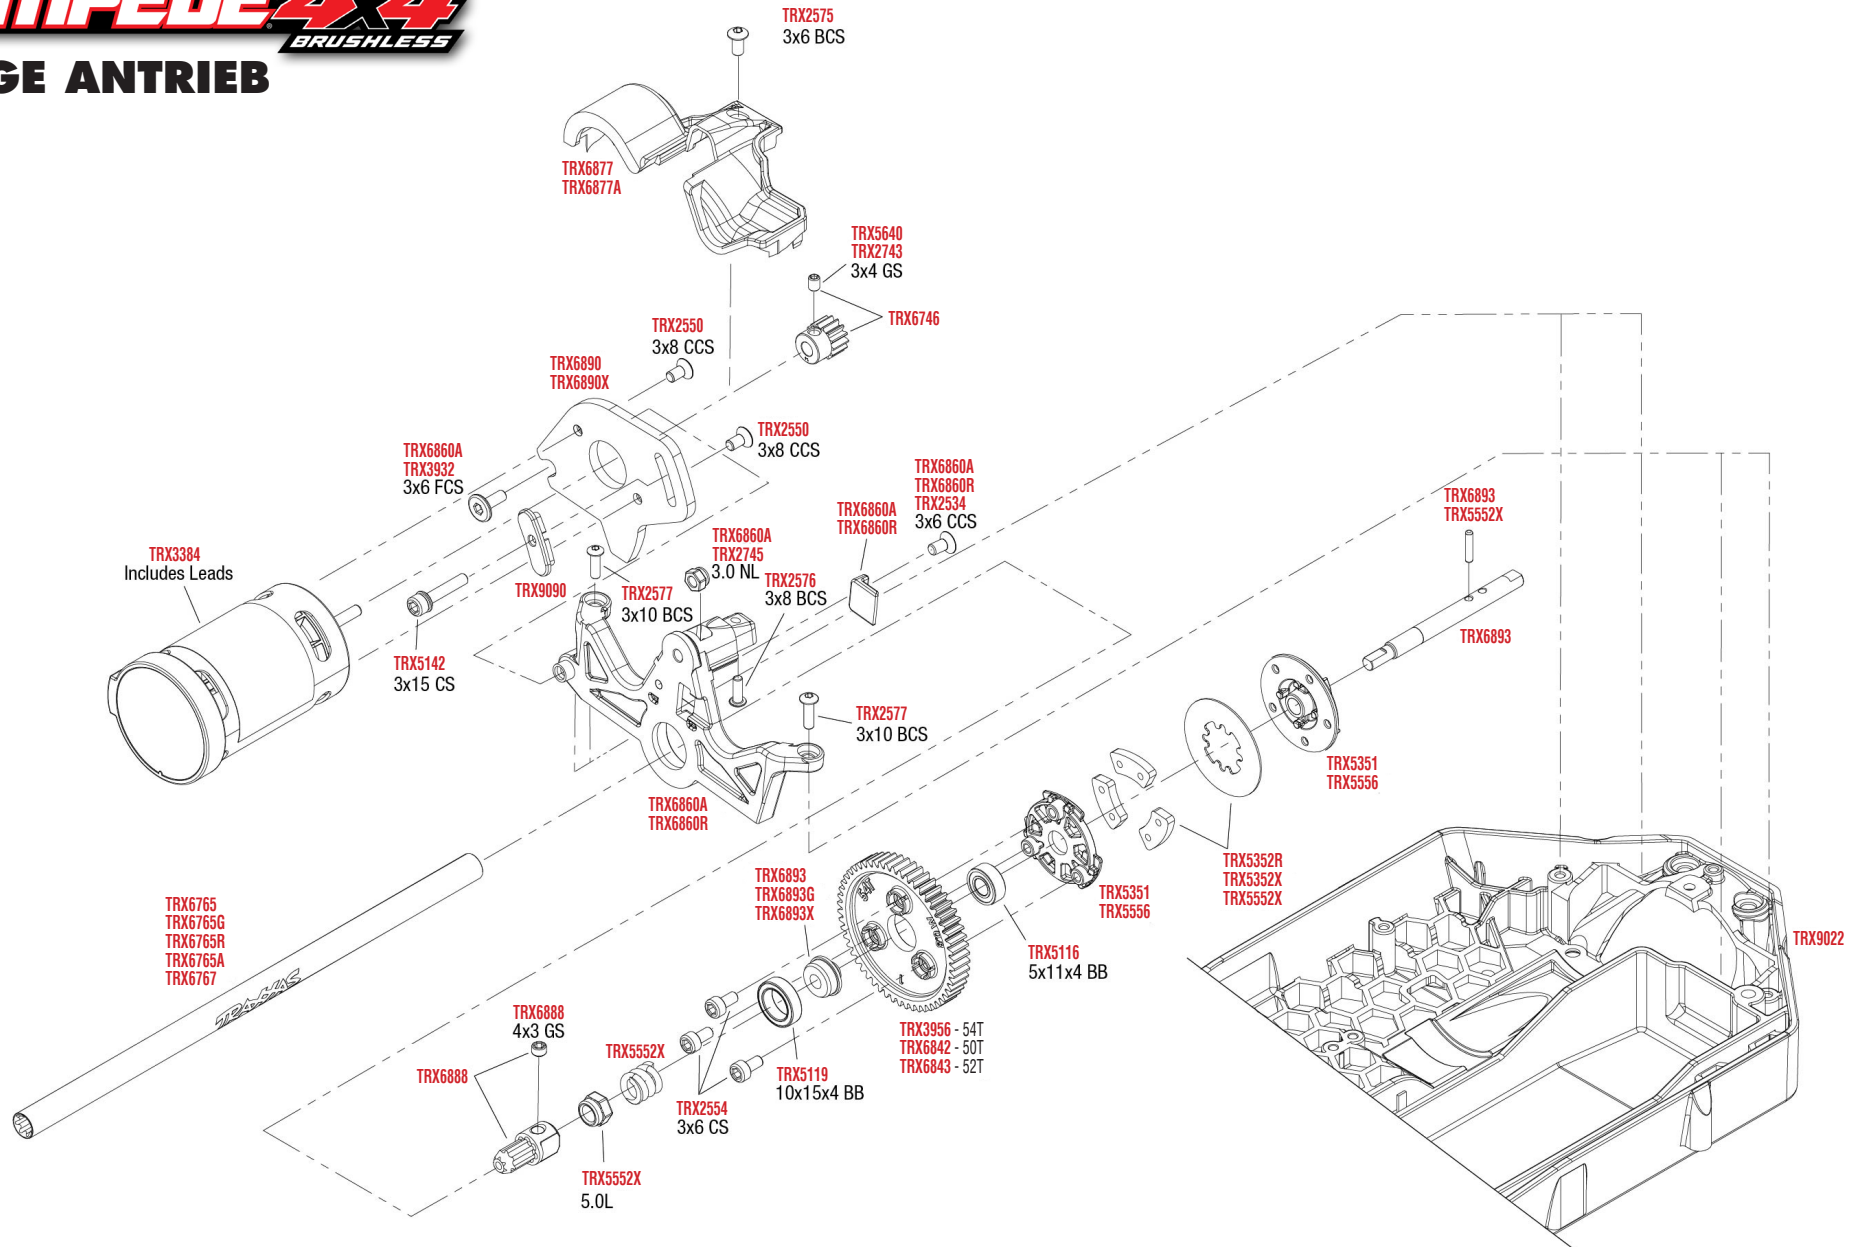

STAMPEDE 4x4 BRUSHLESS

CHASSIS MONTAGE

Specifications on this page are subject to change without notice. Every attempt has been made to ensure the accuracy of this drawing; however, Traxxas cannot be held responsible for typographical or other errors.

See Parts List for a complete listing of optional accessories.

REV 230817-R00

STAMPEDE 4x4

BRUSHLESS

MONTAGE ANTRIEB

See Parts List for a complete listing of optional accessories.

REV 230817-R00
Specifications on this page are subject to change without notice. Every attempt has been made to ensure the accuracy of this drawing; however, Traxxas cannot be held responsible for typographical or other errors.

ANTRIEBSWELLEN

MODULARE MONTAGE