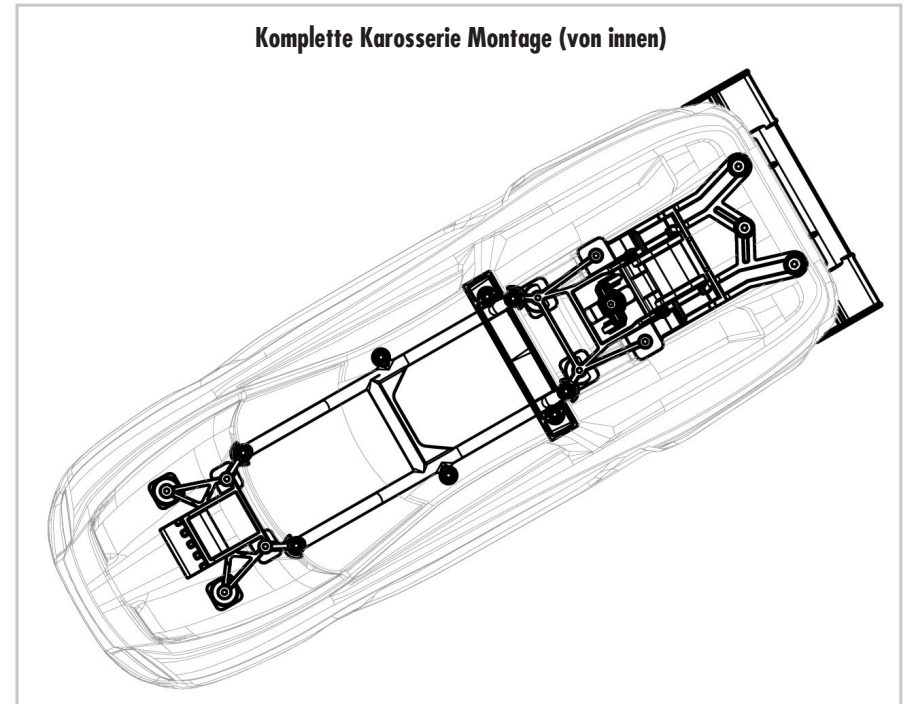

RUSTLER 4x4 ULTIMATE

KAROSSERIE MONTAGE

REV 230809-R02

TRAXXAS

Specifications on this page are subject to change without notice. Every attempt has been made to ensure the accuracy of this drawing; however, Traxxas cannot be held responsible for typographical or other errors.