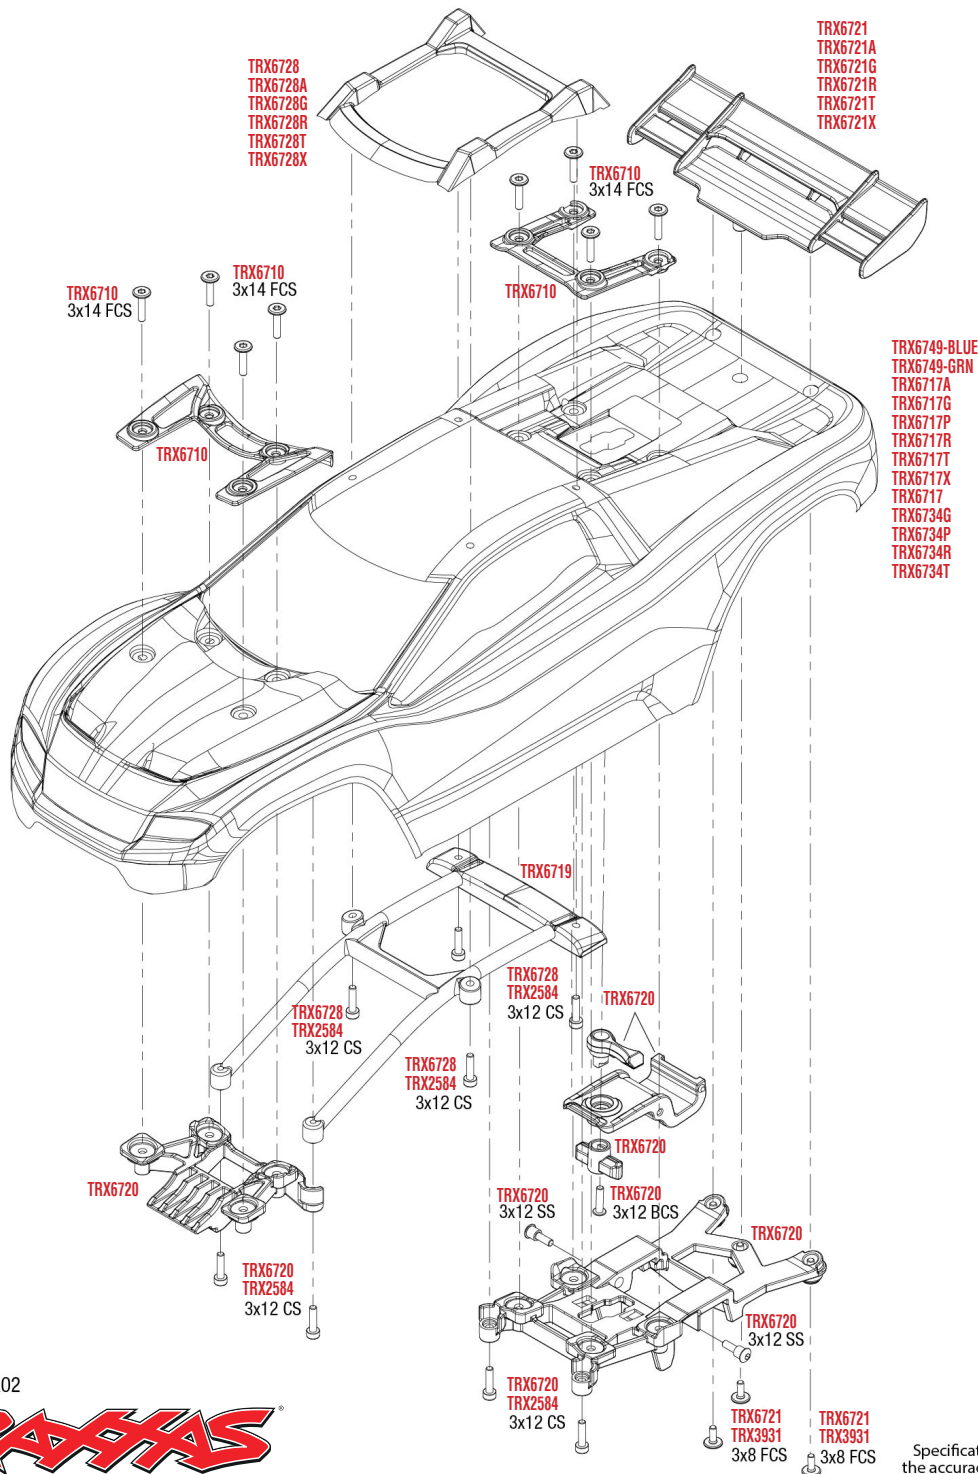

RUSTLER 4x4 ULTIMATE

KAROSSERIE MONTAGE

REV 230809-R02

TRAXXAS

Specifications on this page are subject to change without notice. Every attempt has been made to ensure the accuracy of this drawing; however, Traxxas cannot be held responsible for typographical or other errors.