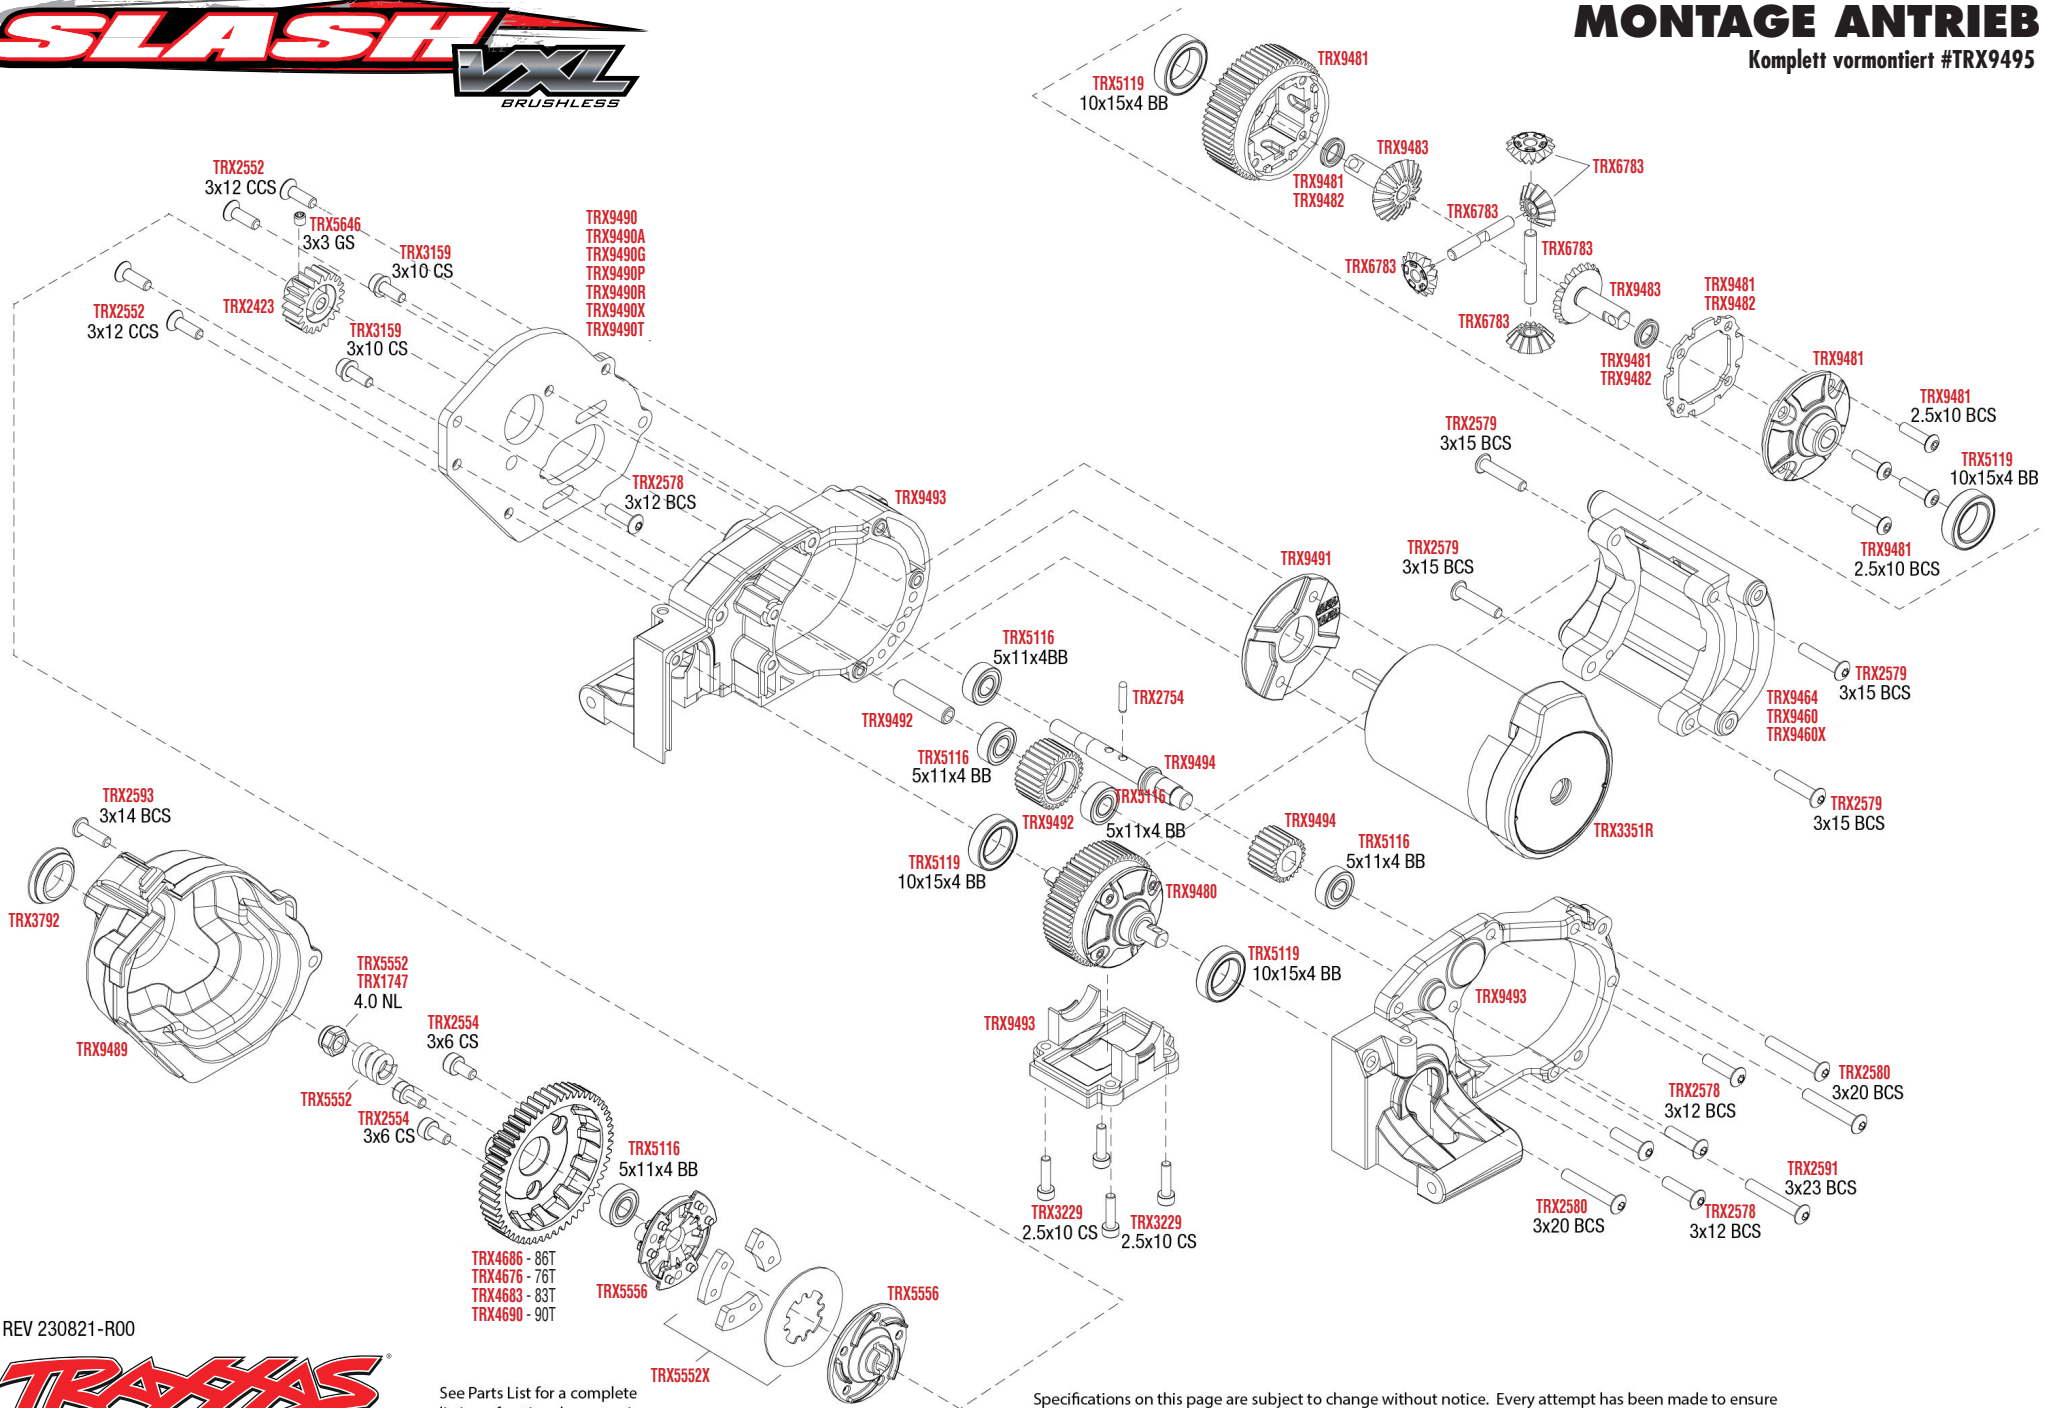

# MONTAGE ANTRIEB

Komplett vormontiert #TRX9495

REV 230821-R00

See Parts List for a complete listing of optional accessories.

Specifications on this page are subject to change without notice. Every attempt has been made to ensure the accuracy of this drawing; however, Traxxas cannot be held responsible for typographical or other errors.