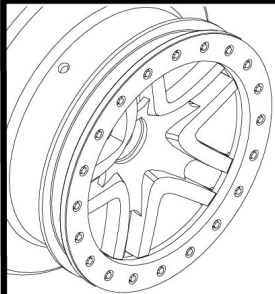

Split Spoke Felgen

Specifications on this page are subject to change without notice. Every attempt has been made to ensure the accuracy of this drawing; however, Traxxas cannot be held responsible for typographical or other errors. See Parts List for a complete listing of optional accessories.

BFGoodrich and all associated names are trademarks used with permission. Distributed under license by Traxxas LP. Copyright © 2023 MNA, Inc. All rights reserved.

*Wheels and/or tires sold in pairs †TSM rated