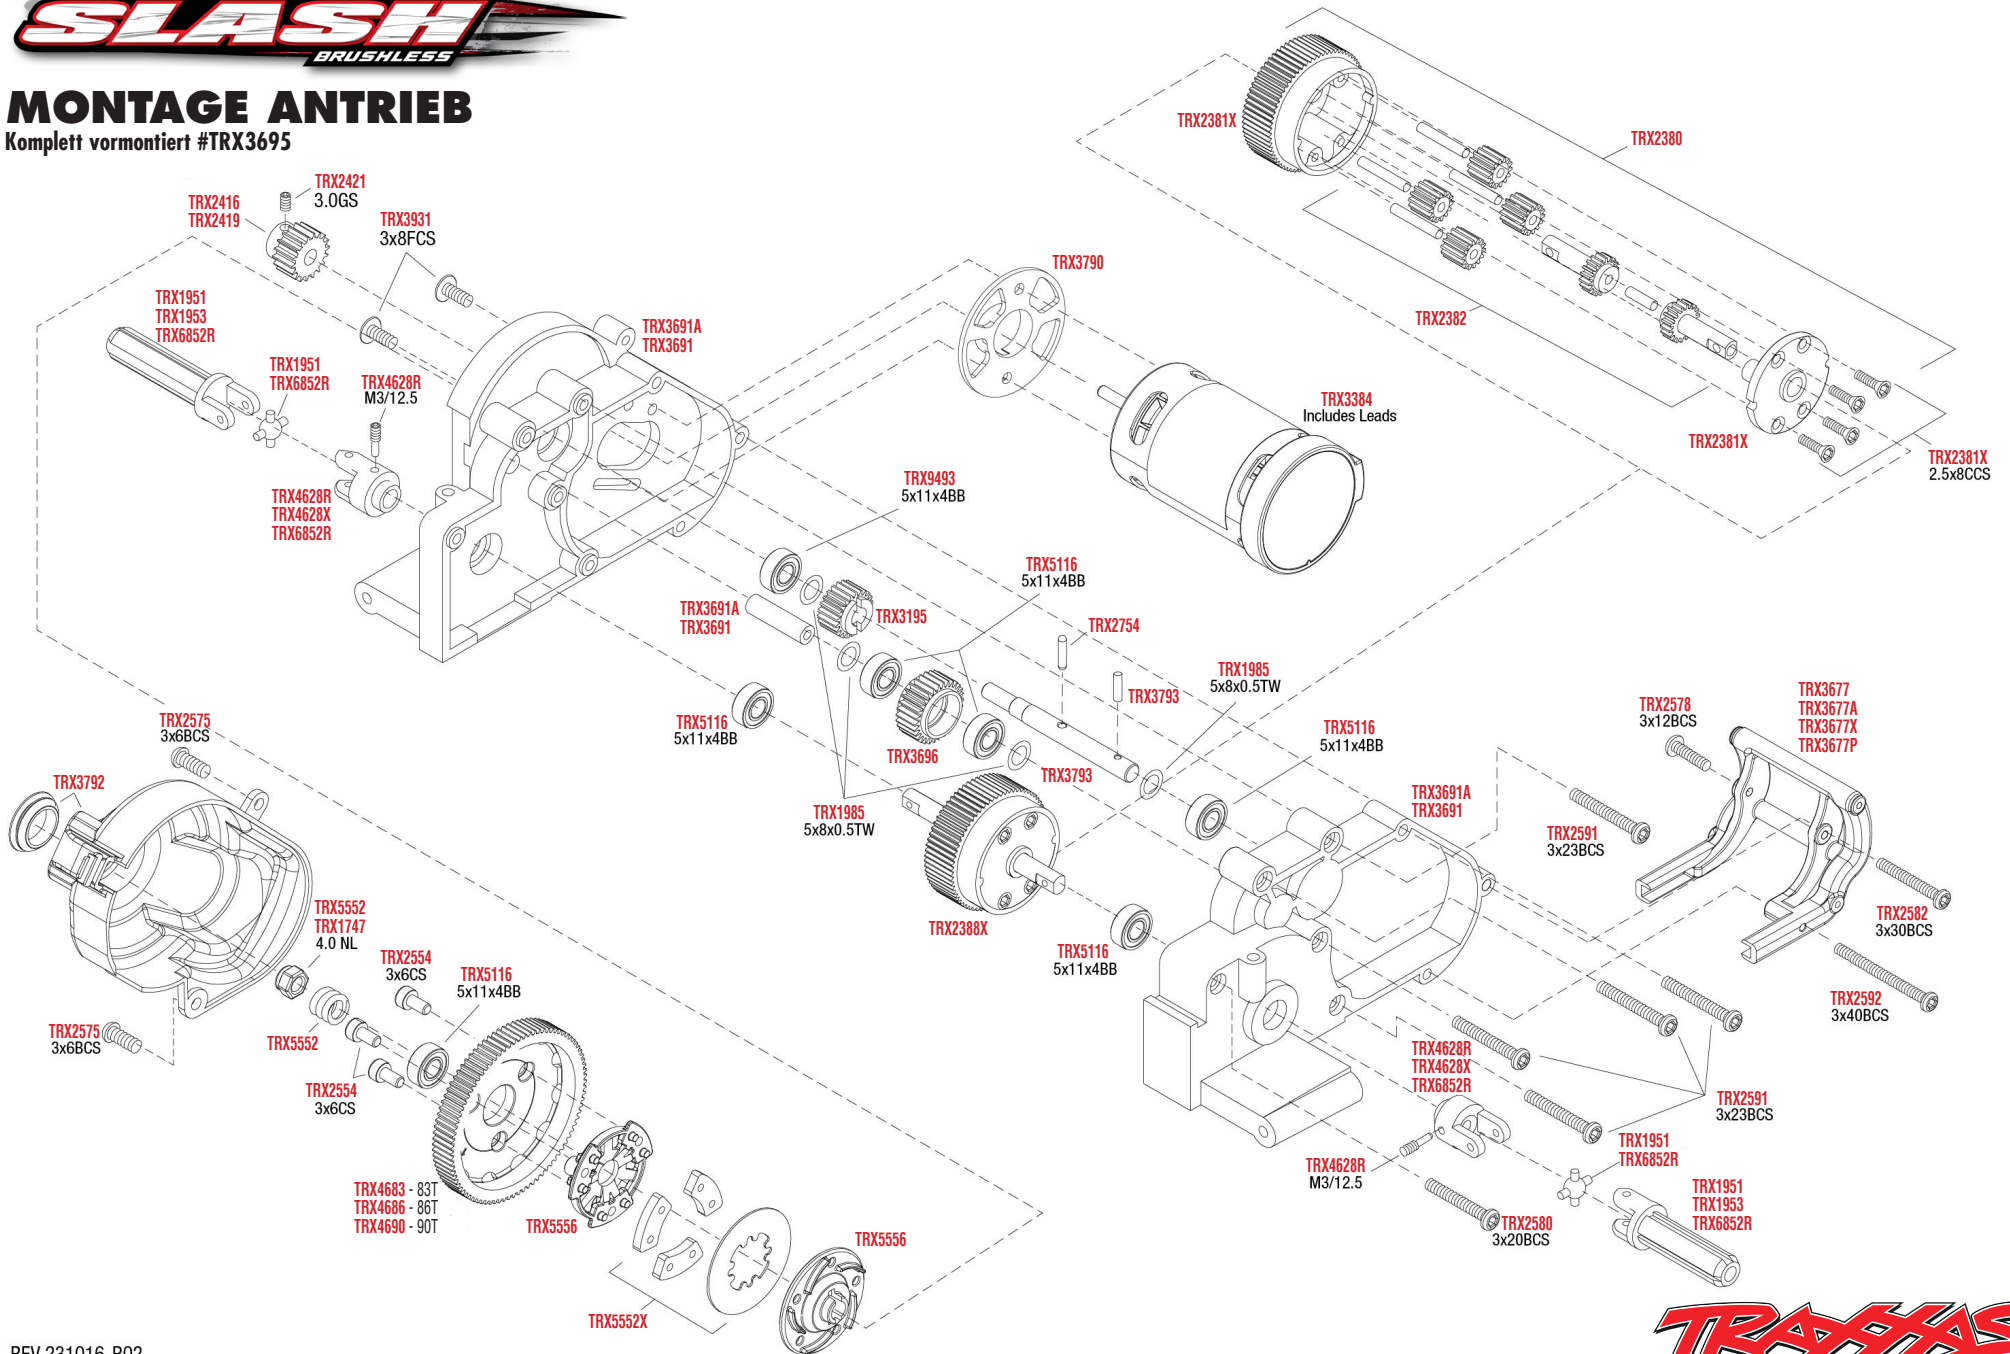

KAROSSERIE MONTAGE

Siehe Ersatzteilliste oder besuchen Sie den HOECO-Shop>ET-Tuning oder den HOECO-Katalog für eine komplette Liste an verfügbaren SC-Karosserien.

Komplette Karosserie Montage (von oben)

Komplette Karosserie Montage (von innen)

MONTAGE CHASSIS

REV 231016-R02

Specifications on this page are subject to change without notice. Every attempt has been made to ensure the accuracy of this drawing; however, Traxxas cannot be held responsible for typographical or other errors.

See Parts List for a complete listing of optional accessories.

MONTAGE ANTRIEB

Komplett vormontiert #TRX3695

REV 231016-R02
See Parts List for a complete
listing of optional accessories.

Specifications on this page are subject to change without notice. Every attempt has been made to ensure the accuracy of this drawing.; however, Traxxas cannot be held responsible for typographical or other errors.