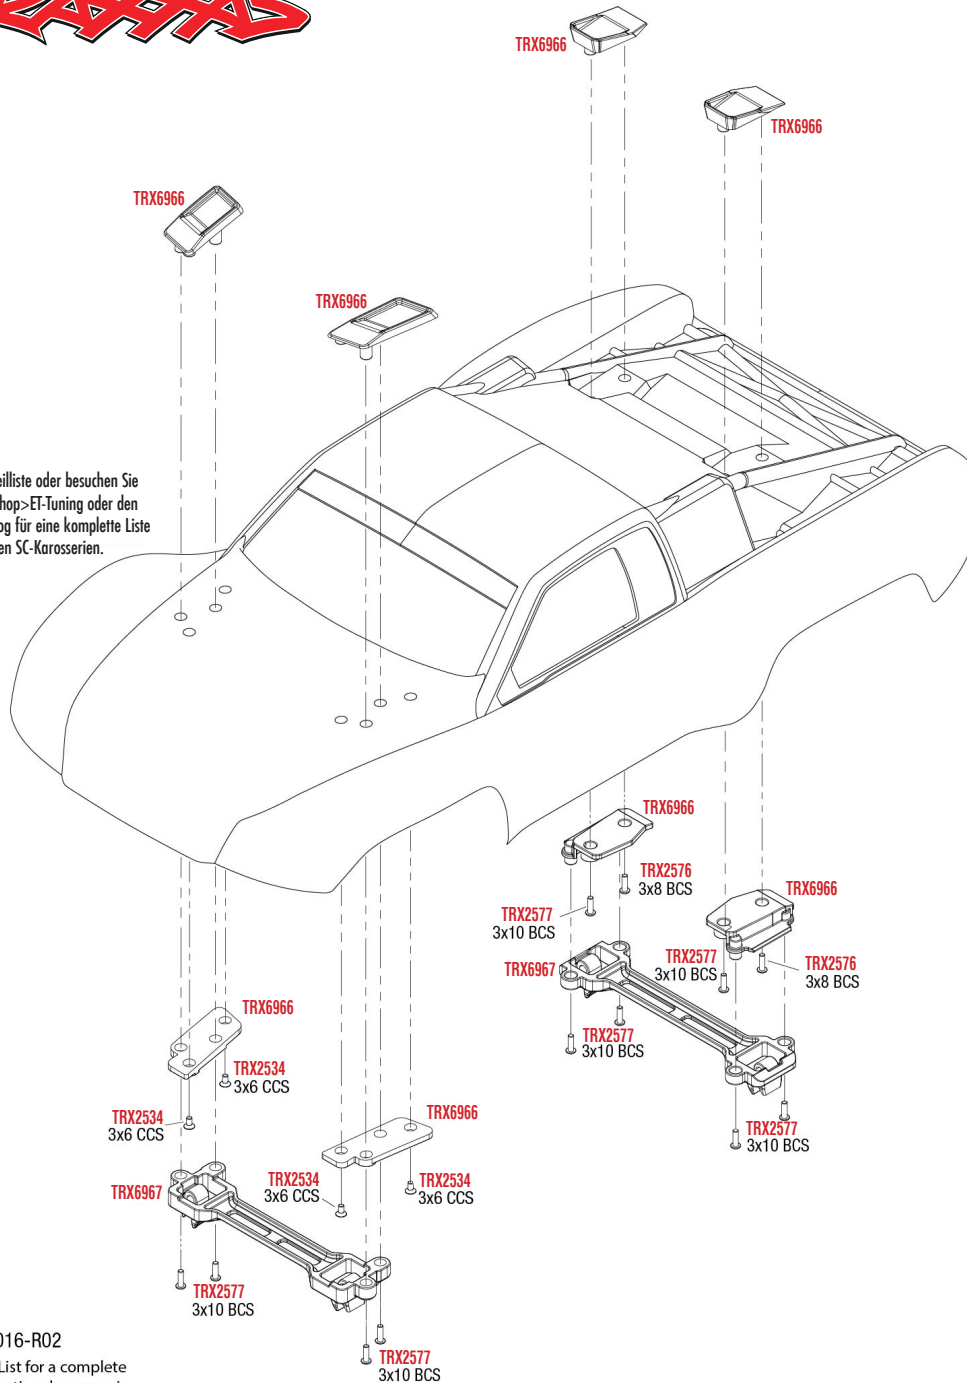

KAROSSERIE MONTAGE

Siehe Ersatzteilliste oder besuchen Sie den HOECO-Shop>ET-Tuning oder den HOECO-Katalog für eine komplette Liste an verfügbaren SC-Karosserien.

Komplette Karosserie Montage (von oben)

Komplette Karosserie Montage (von innen)

MONTAGE CHASSIS

REV 231016-R02

Specifications on this page are subject to change without notice. Every attempt has been made to ensure the accuracy of this drawing; however, Traxxas cannot be held responsible for typographical or other errors.

See Parts List for a complete listing of optional accessories.

MONTAGE ANTRIEB

Komplett vormontiert #TRX3695

REV 231016-R02
See Parts List for a complete
listing of optional accessories.

Specifications on this page are subject to change without notice. Every attempt has been made to ensure the accuracy of this drawing.; however, Traxxas cannot be held responsible for typographical or other errors.