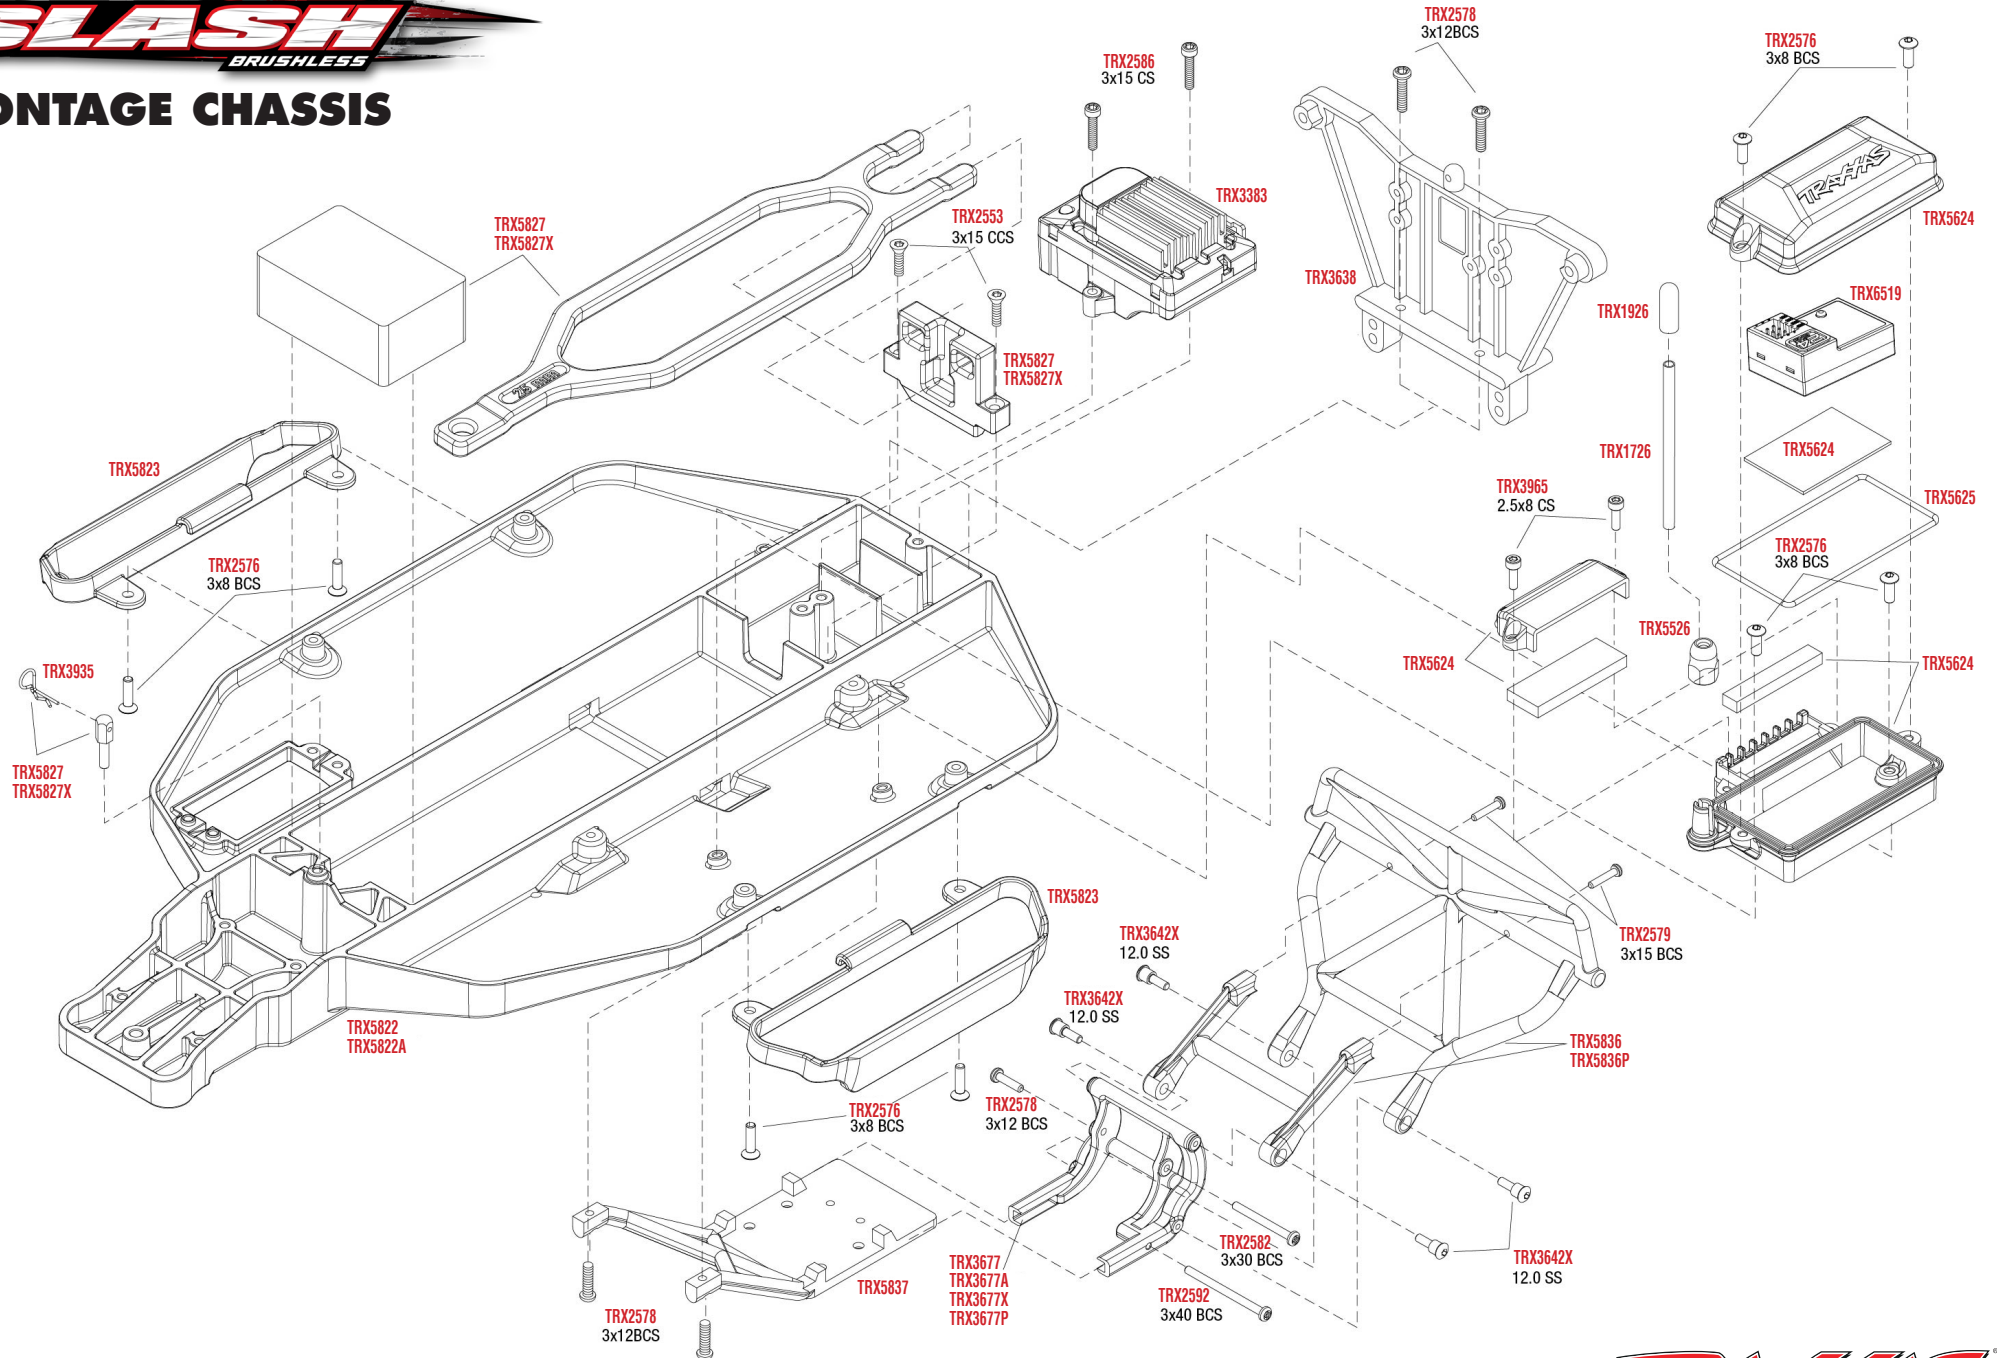

KAROSSERIE MONTAGE

Siehe Ersatzteilliste oder besuchen Sie den HOECO-Shop>ET-Tuning oder den HOECO-Katalog für eine komplette Liste an verfügbaren SC-Karosserien.

Komplette Karosserie Montage (von oben)

Komplette Karosserie Montage (von innen)

MONTAGE CHASSIS

REV 231016-R02

Specifications on this page are subject to change without notice. Every attempt has been made to ensure the accuracy of this drawing; however, Traxxas cannot be held responsible for typographical or other errors.

See Parts List for a complete listing of optional accessories.

MONTAGE ANTRIEB

Komplett vormontiert #TRX3695

REV 231016-R02
See Parts List for a complete
listing of optional accessories.

Specifications on this page are subject to change without notice. Every attempt has been made to ensure the accuracy of this drawing.; however, Traxxas cannot be held responsible for typographical or other errors.