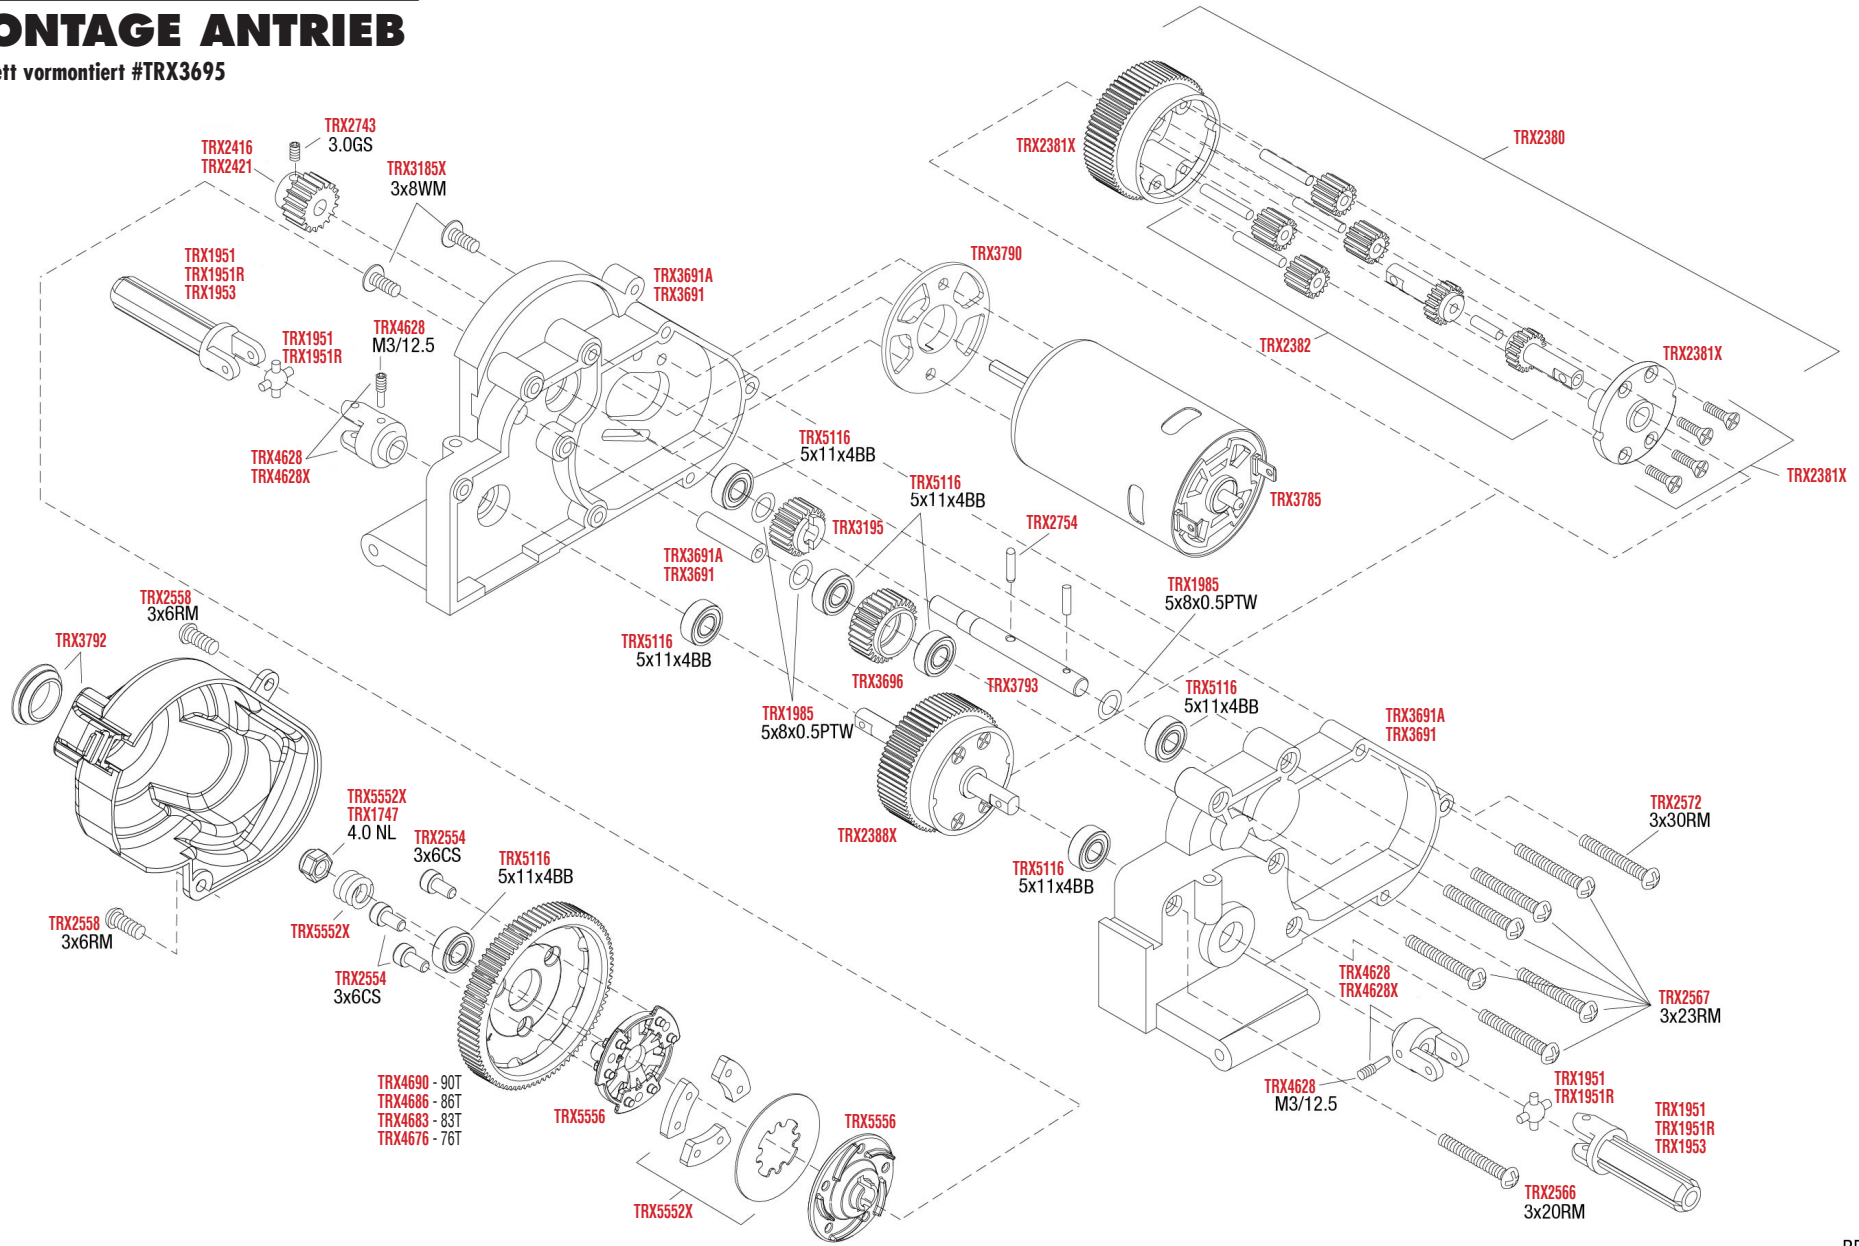

See Parts List for a complete listing of optional accessories.

REV 231207-R01

STAMPEDE

MONTAGE ANTRIEB

Komplett vormontiert #TRX3695

REV 231207-R01

TRAXXAS

See Parts List for a complete listing of optional accessories.