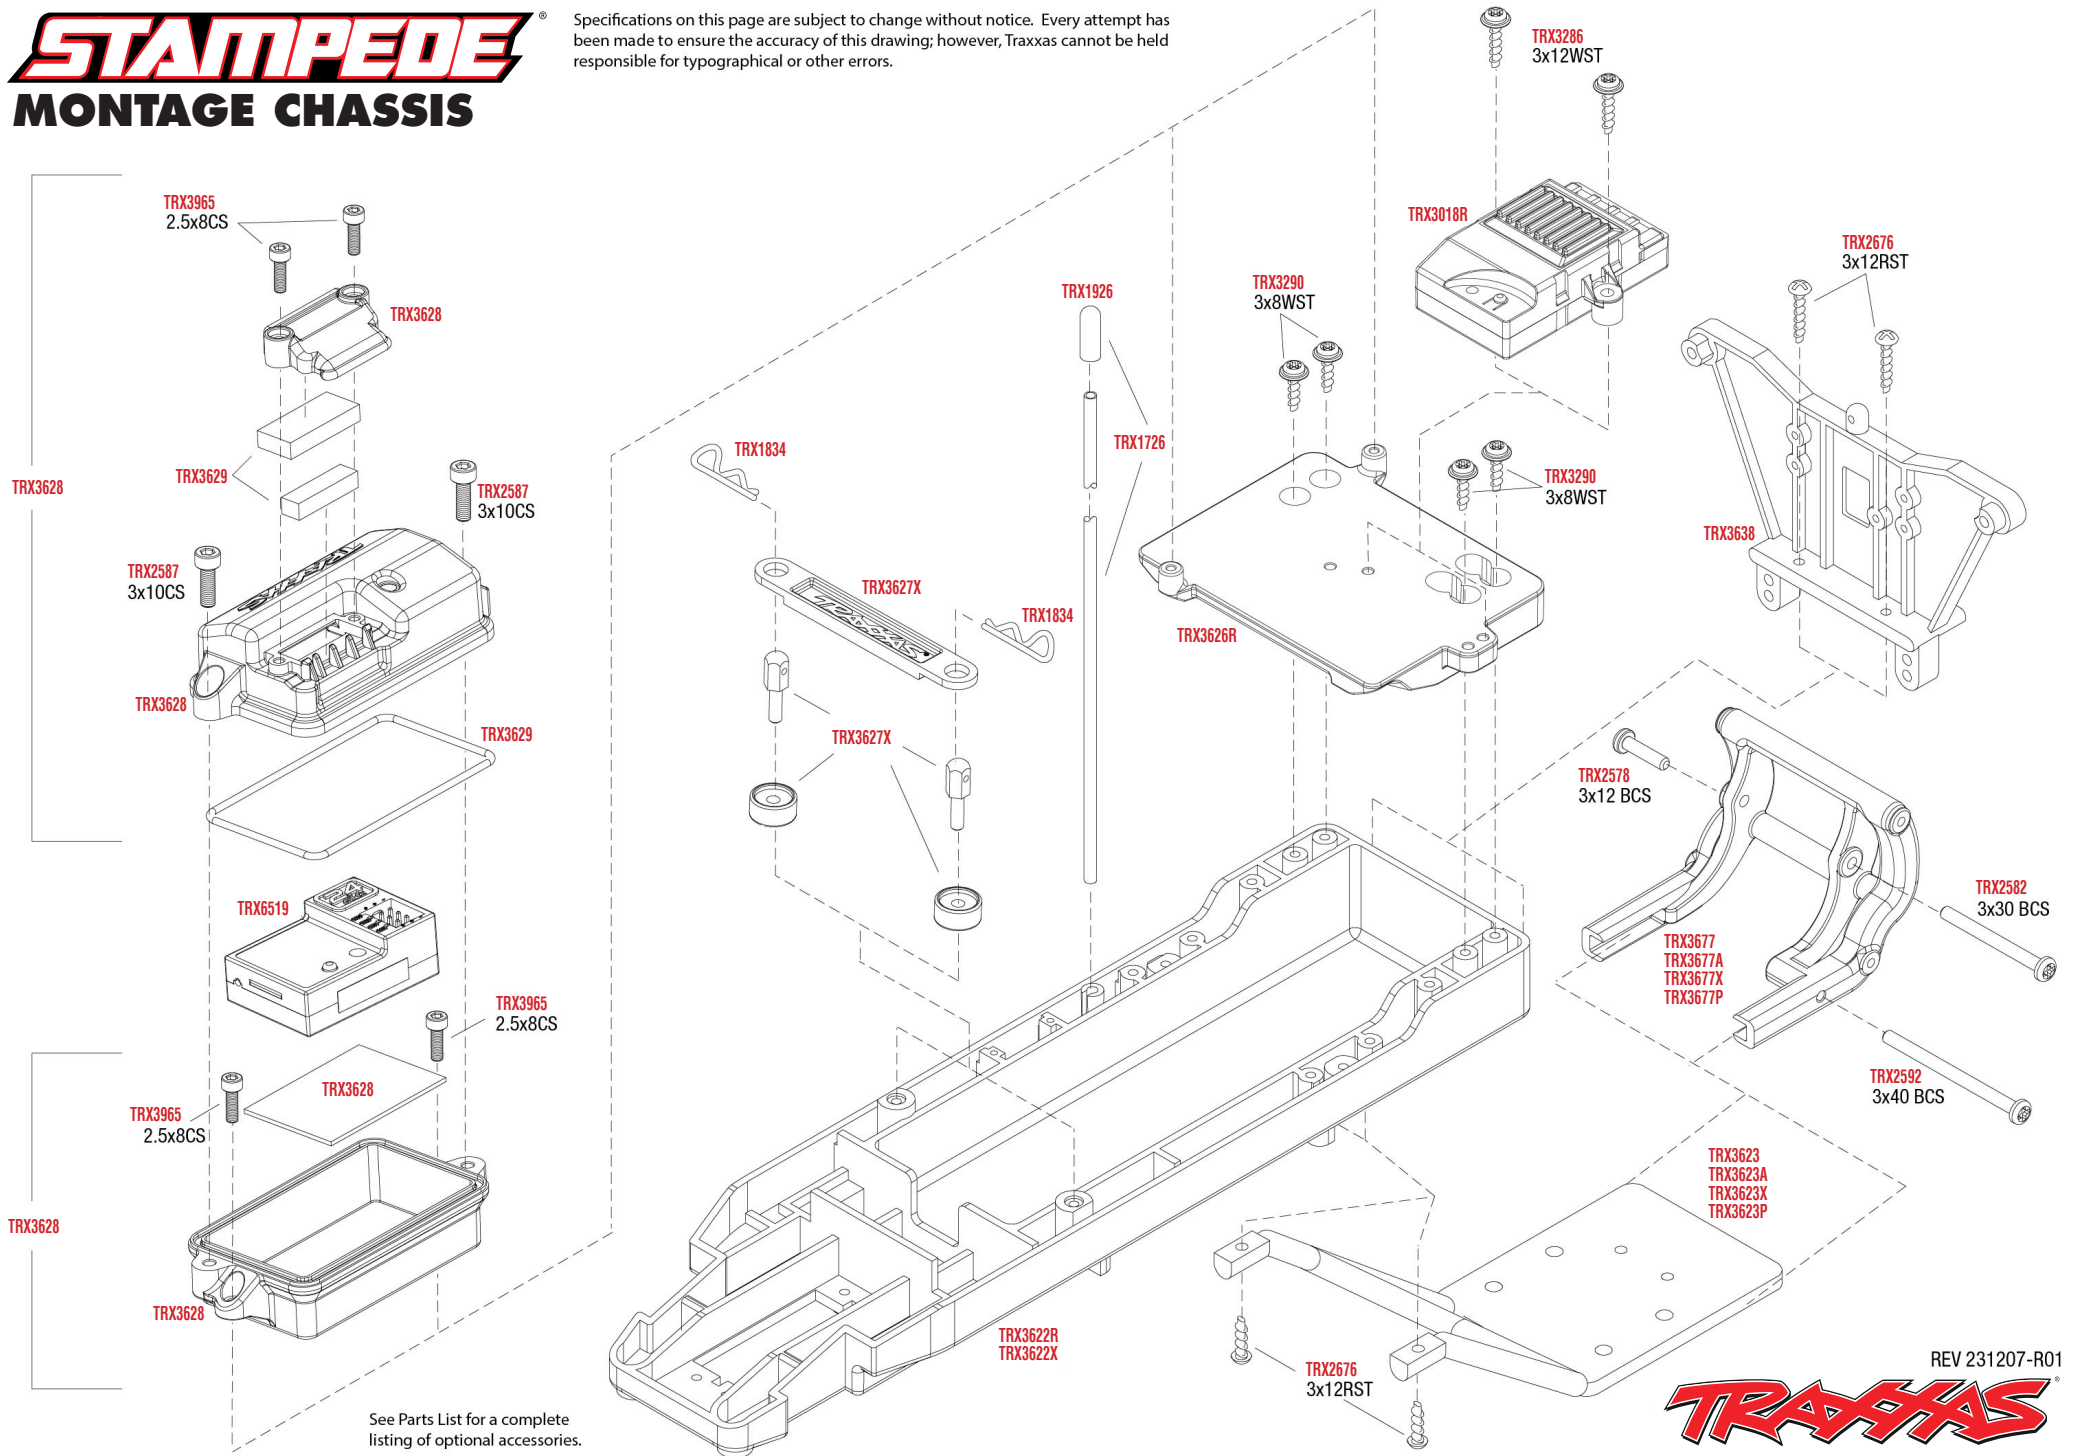

4.ONL
 TRX3647
 TRX1747A
 TRX1747G
 TRX1747P
 TRX1747R
 TRX1747T

REV 231207-R01

TRX3671

4.ONL
 TRX3647
 TRX1747A
 TRX1747G
 TRX1747P
 TRX1747R
 TRX1747T

See Parts List for a complete listing of optional accessories.

STAMPEDE[®]

MONTAGE CHASSIS

Specifications on this page are subject to change without notice. Every attempt has been made to ensure the accuracy of this drawing; however, Traxxas cannot be held responsible for typographical or other errors.

See Parts List for a complete listing of optional accessories.

REV 231207-R01

STAMPEDE

MONTAGE ANTRIEB

Komplett vormontiert #TRX3695

REV 231207-R01

TRAXXAS

See Parts List for a complete listing of optional accessories.