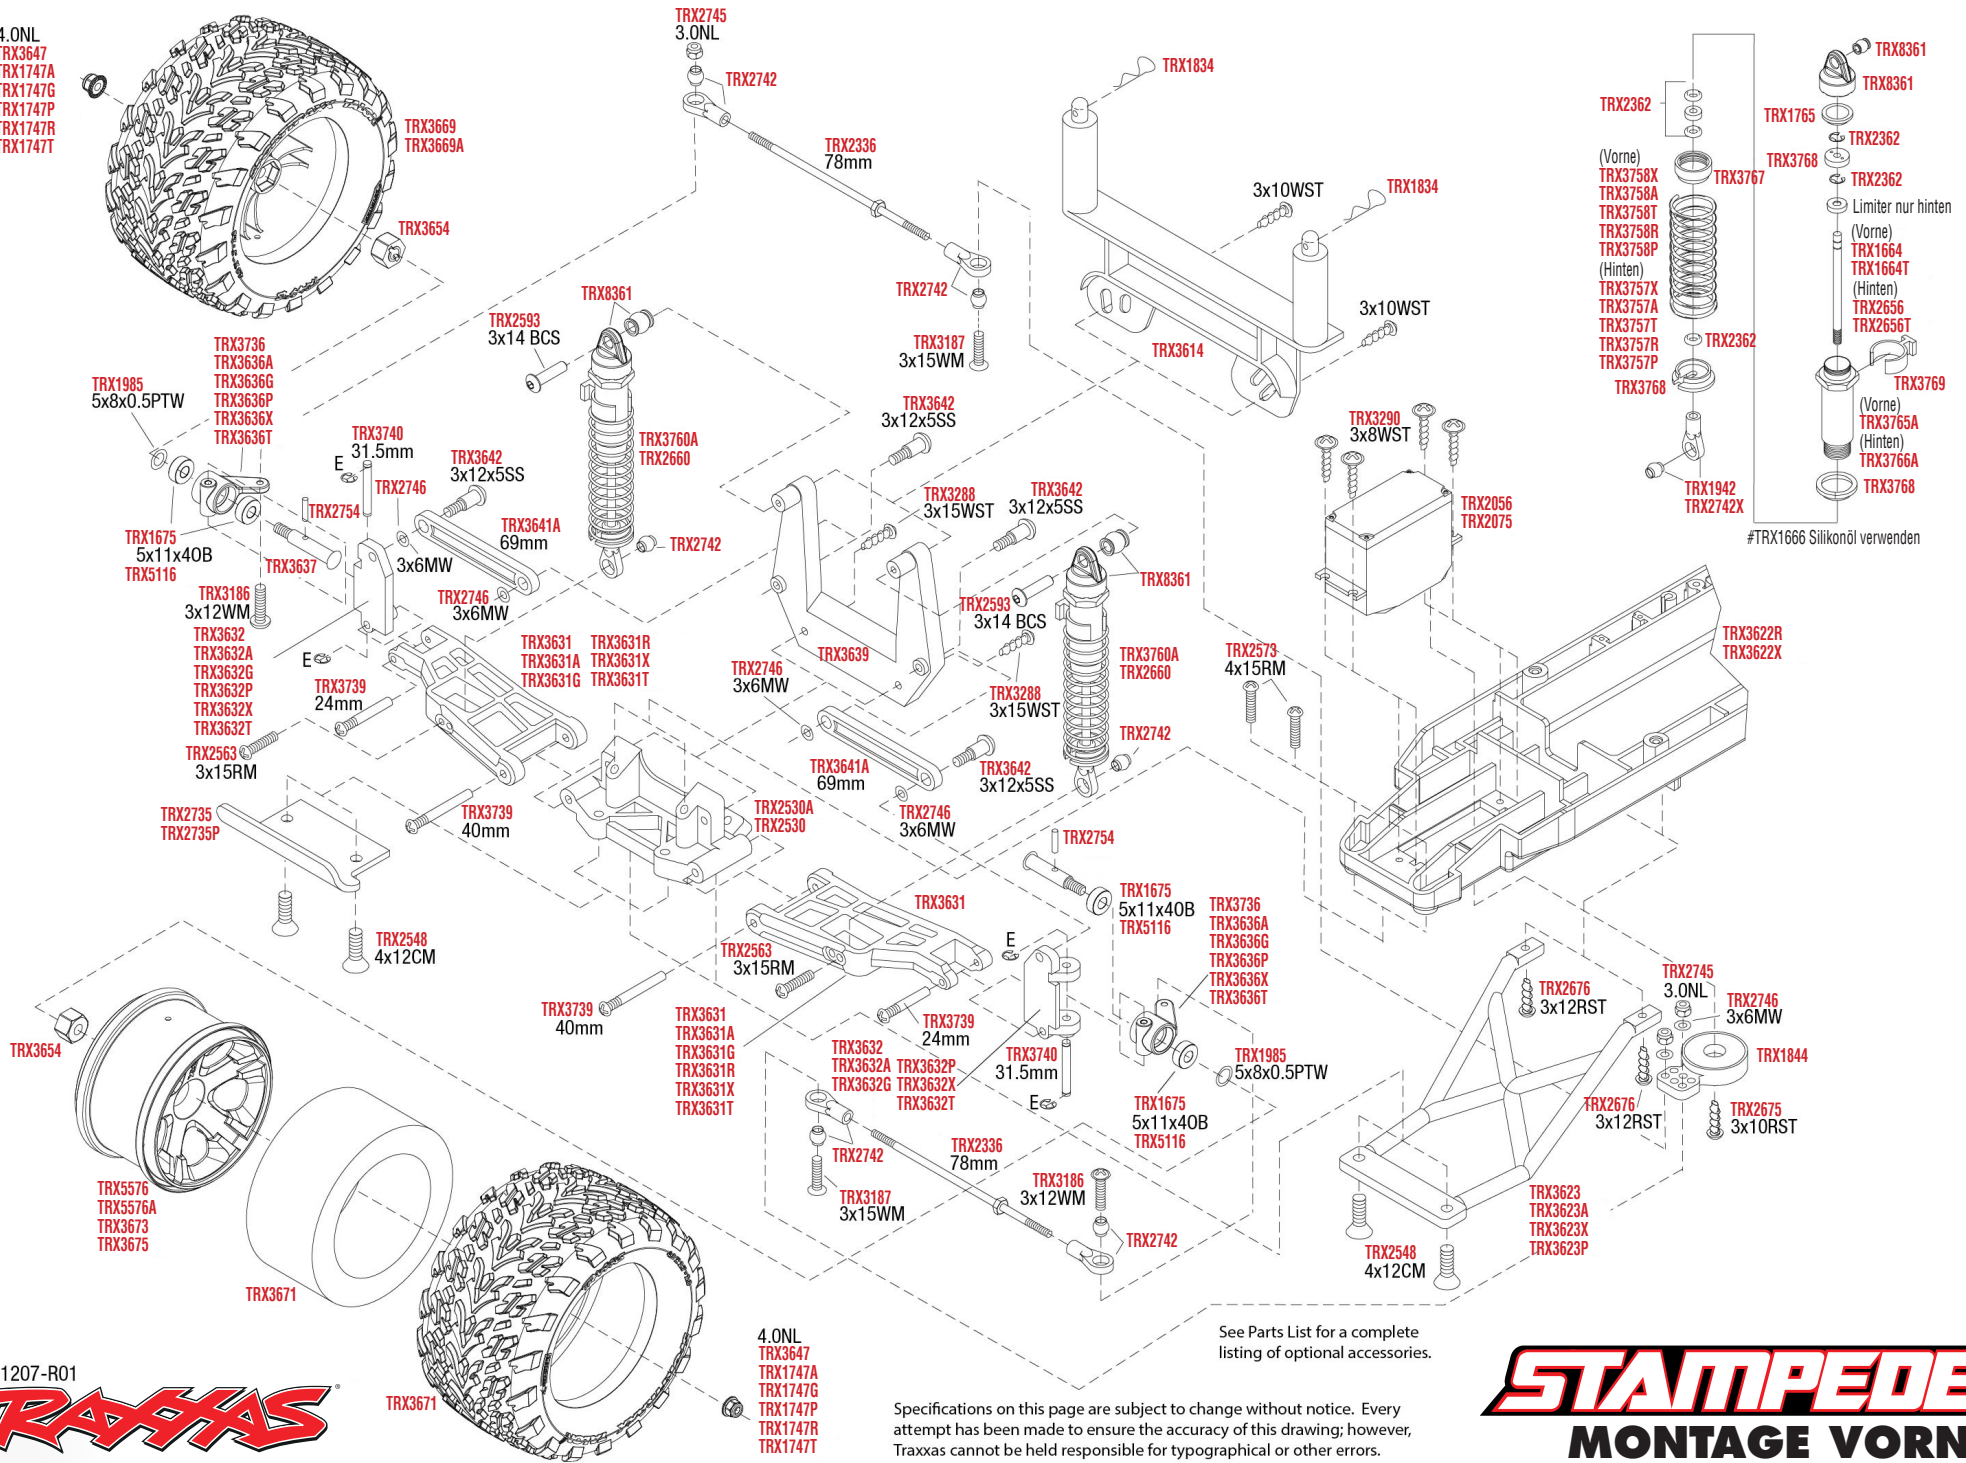

4.ONL
 TRX3647
 TRX1747A
 TRX1747G
 TRX1747P
 TRX1747R
 TRX1747T

REV 231207-R01

TRX3671

4.ONL
 TRX3647
 TRX1747A
 TRX1747G
 TRX1747P
 TRX1747R
 TRX1747T

See Parts List for a complete listing of optional accessories.

STAMPEDE[®]

MONTAGE CHASSIS

Specifications on this page are subject to change without notice. Every attempt has been made to ensure the accuracy of this drawing; however, Traxxas cannot be held responsible for typographical or other errors.

See Parts List for a complete listing of optional accessories.

REV 231207-R01

STAMPEDE

MONTAGE ANTRIEB

Komplett vormontiert #TRX3695

REV 231207-R01

TRAXXAS

See Parts List for a complete listing of optional accessories.