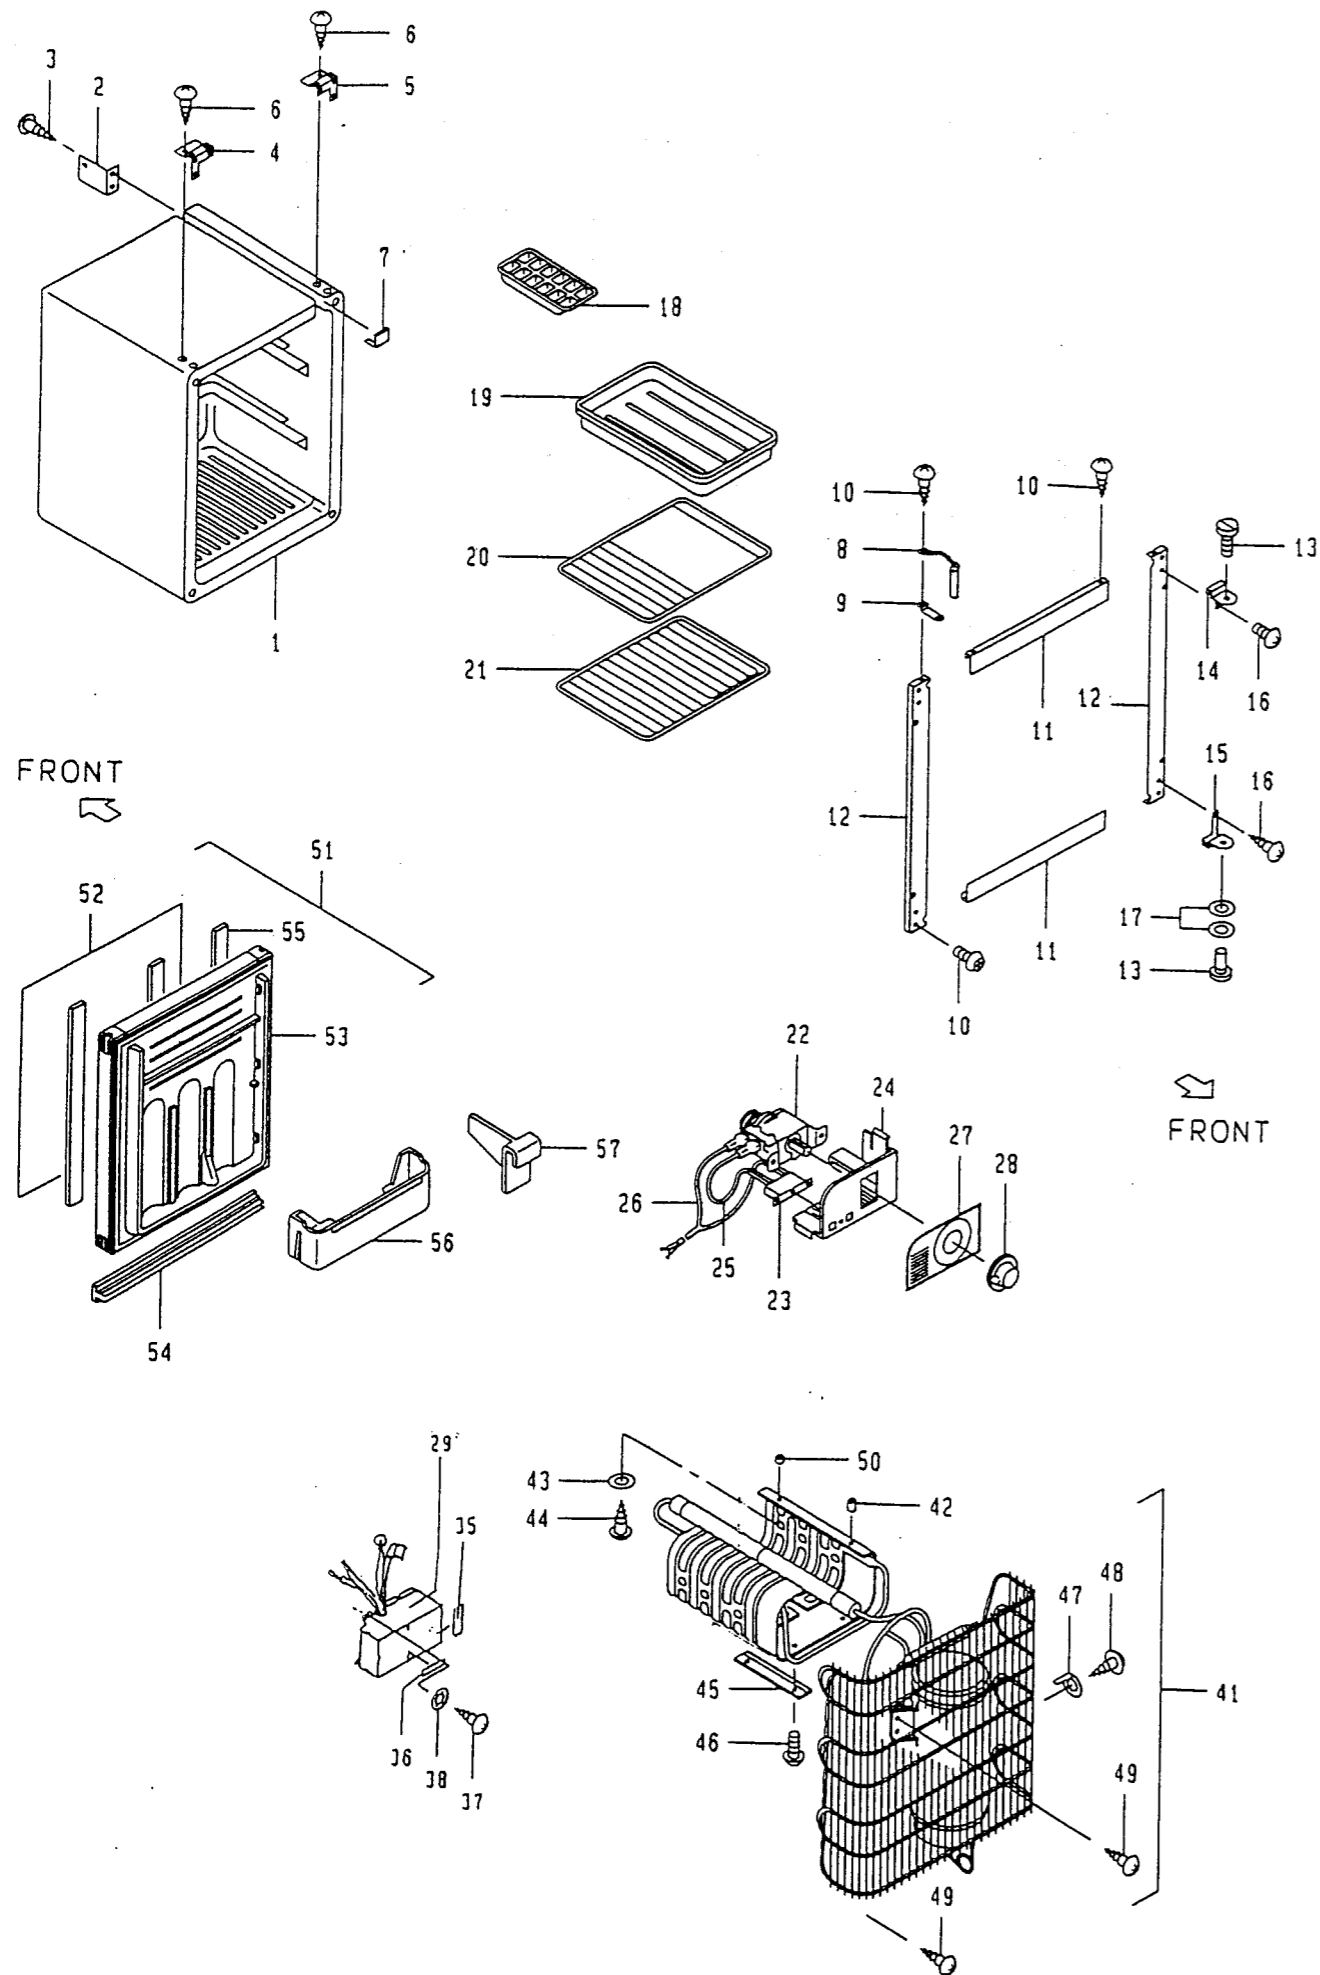

ENGEL

D SERIES MODELS

SRBD-047D-A-GL

PARTS LIST

SERVICE CODE : QN-01

SAWAFUJI ELECTRIC CO., LTD.

Illustration Number	Parts Number	Description	Quantity Per one set
1	1600 101 60	Cabinet Assembly	1
②	3221 171 00	"L" Support	2
③	8083 044 121	Tapping Screw	10
④	3220 310 00	Support	2
⑤	3220 311 00	Support	2
⑥	8083 043 121	Tapping Screw	8
⑦	4040 050 00	"I" Bushing	1
⑧	1602 076 00	Travel Pin Assembly	1
⑨	3220 561 00	Support	1
⑩	8083 043 103	Tapping Screw	12
⑪	3230 064 30	Frame	2
⑫	3230 065 30	Frame	2
⑬	5055 023 30	Hinge Pin	2
⑭	3220 559 00	Hinge	1
⑮	3220 560 00	Hinge	1
16.	8083 043 142	Tapping Screw	6
⑰	5030 019 00	Washer	2
⑱	1602 030 00	Ice Cube Tray	1
⑲	4330 000 00	Drainage Pan	1
⑳	5230 015 00	Shelf for Drainage Pan	1
㉑	5230 016 10	Shelf	1
22.	6032 009 21	Thermostat	1
⑳	6036 040 00	Circuit Breaker	1
㉔	4225 017 00	Thermostat Cover	1
㉕	1909 421 00	Cord with Terminal	1
㉖	1912 146 00	Cord Assembly	1
㉗	5450 207 00	Mark	1
㉘	1602 032 00	Thermostat Dial	1
29.	1601 131 00	Power Supply	1
35.	5460 119 20	Caution Plate	1
⑳	5460 067 00	Caution Plate	1
㉗	8084 043 081	Tapping Screw	10
㉘	8340 040 001	Toothed Lock Washer	3
41	1610 100 10	Cooling Unit	1
42	4220 067 00	"I" Collar	1
⑳	4030 017 00	"I" Washer	3

○ : These parts are interchangeable with SRBD-543D's parts.

Illustration Number	Parts Number	Description	Quantity Per one set
44	8000 044 162	Tapping Screw	2
④5	3202 000 01	Holder	1
④6	8000 040 064	Screw	2
④7	3220 053 10	Holder	3
④8	8071 043 163	Tapping Screw	3
④9	8083 044 121	Tapping Screw	4
50	4223 008 00	"I" Holder	1
51	1600 263 30X0	Door Assembly	1
52	3023 114 30X0	"S" Plate (Teak)	1
⑤3	1609 233 01	Frame Assembly	1
⑤4	4276 027 11	Bottom Frame	1
⑤5	4120 066 60	Cushion	3
⑤6	4225 087 00	Door Pocket	1
⑤7	4225 086 00	Partition	1