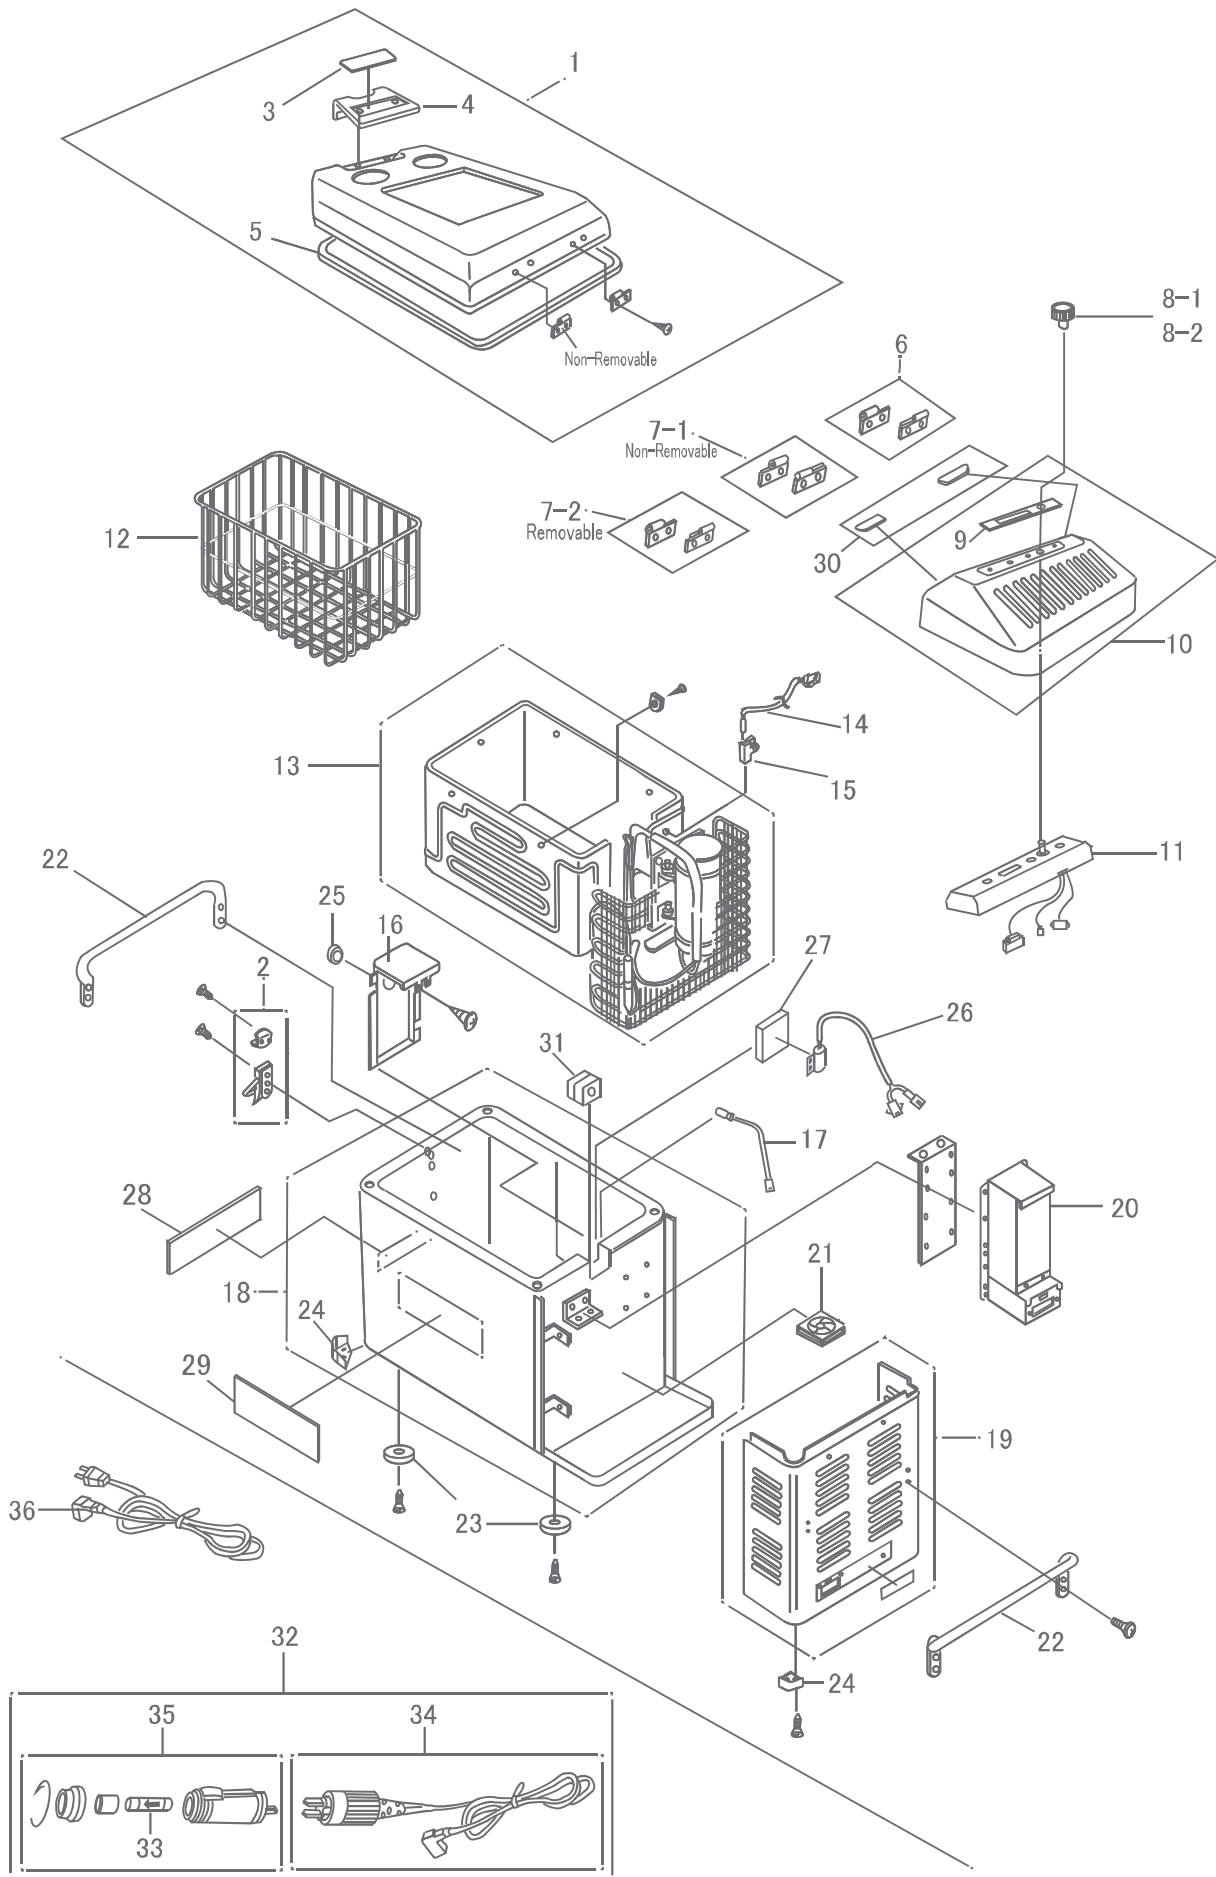

ENGEL

EU model PARTS LIST

SAWAFUJI ELECTRIC

MT35F-G3ND-V

MT45F-G3ND-V

QTY SECTION	MODEL	MODEL CODE	PRODUCTION PERIOD	UNIT TYPE	REMARKS
A	MT35F-G3ND-V	0642 032 0S80	2020.06 ~ 2020.06	K3	FCM (Food Contact Materials)
		0642 032 0S81	2020.07 ~		
B	MT45F-G3ND-V	0642 042 0S80	2020.06 ~ 2020.06	K3	FCM (Food Contact Materials)
		0642 042 0S81	2020.07 ~		